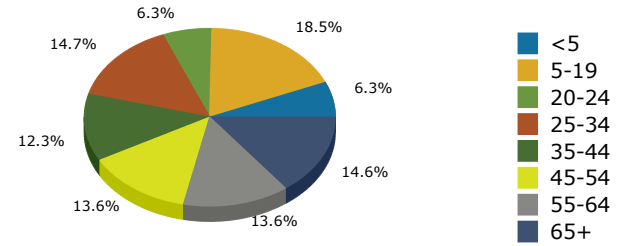

2015 Population by Race

2015 Population by Age

Households

2015 Home Value

2015-2020 Annual Growth Rate

Household Income

Source: U.S. Census Bureau, Census 2010 Summary File 1. Esri forecasts for 2015 and 2020.