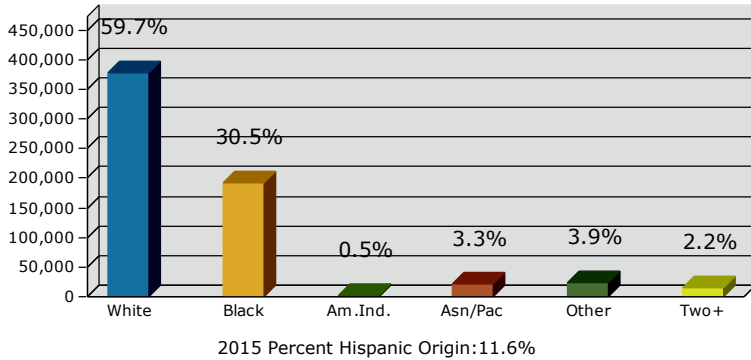

2015 Population by Race

2015 Population by Age

Households

2015 Home Value

2015-2020 Annual Growth Rate

Household Income

Source: U.S. Census Bureau, Census 2010 Summary File 1. Esri forecasts for 2015 and 2020.