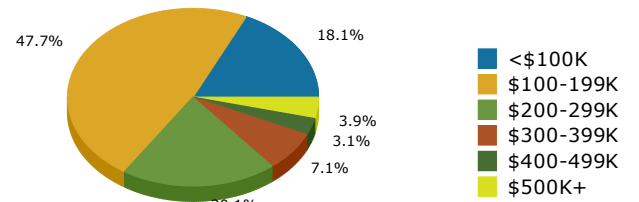

2015 Population by Race

2015 Population by Age

Households

2015 Home Value

2015-2020 Annual Growth Rate

Household Income

Source: U.S. Census Bureau, Census 2010 Summary File 1. Esri forecasts for 2015 and 2020.