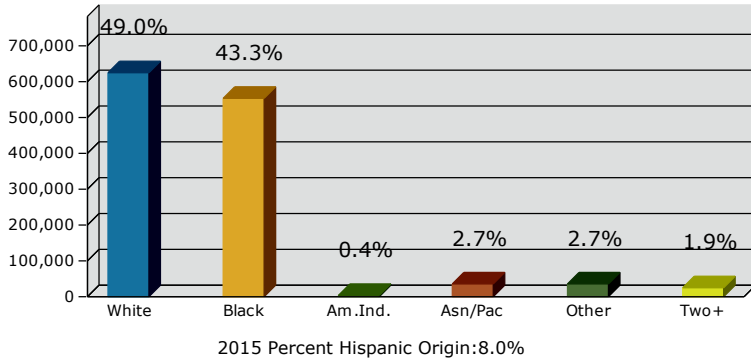

2015 Population by Race

2015 Population by Age

Households

2015 Home Value

2015-2020 Annual Growth Rate

Household Income

Source: U.S. Census Bureau, Census 2010 Summary File 1. Esri forecasts for 2015 and 2020.