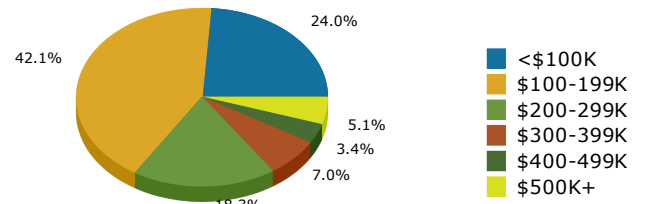

2015 Population by Race

2015 Population by Age

Households

2015 Home Value

2015-2020 Annual Growth Rate

Household Income

Source: U.S. Census Bureau, Census 2010 Summary File 1. Esri forecasts for 2015 and 2020.