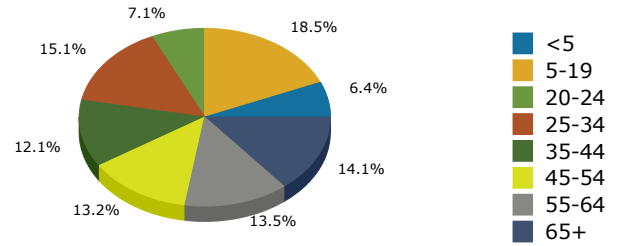

2015 Population by Race

2015 Population by Age

Households

2015 Home Value

2015-2020 Annual Growth Rate

Household Income

Source: U.S. Census Bureau, Census 2010 Summary File 1. Esri forecasts for 2015 and 2020.