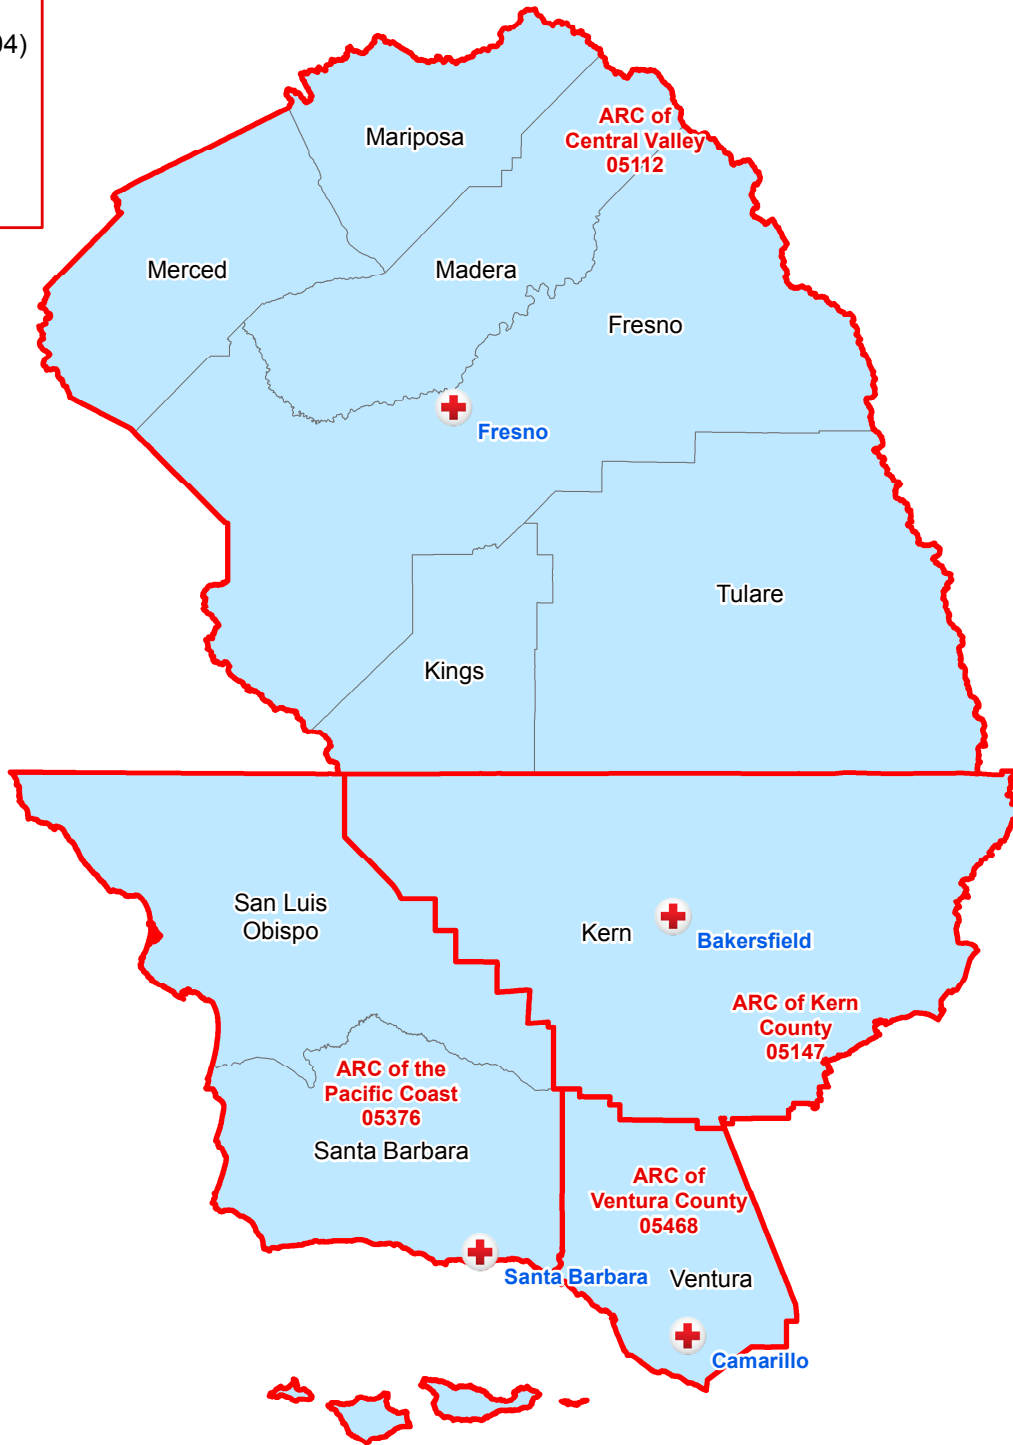

Regions:
 Central California (05R04)
 Region Headquarters:
 Camarillo, CA (05468)

Division:
 Pacific D21

Central California Region (05R04)

Chapter Boundaries & Regions by County

Legend

 Chapter Headquarters

 Chapter Boundaries

 Region

Geospatial Technology

Map Updated:
 April 2018

Red Cross Geography
 as of March 2018

Source:
 ARC Humanitarian Services
 Operations