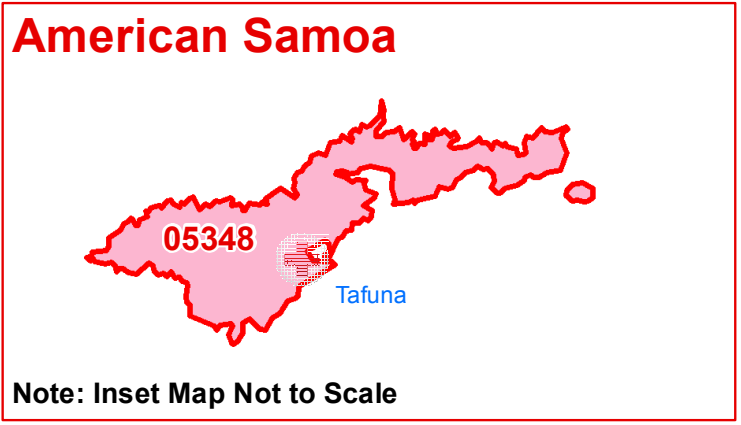

- Legend**
- Chapter by County**
- ARC Serving Greater Long Beach, Rio Hondo and South Bay
 - ARC of Central Valley
 - ARC of Coachella Valley and Morongo Basin
 - ARC of Kern County
 - ARC of Los Angeles
 - ARC of Northeastern California
 - ARC of Northern Valleys
 - ARC of Orange County
 - ARC of Riverside County
 - ARC of San Diego and Imperial Counties
 - ARC of San Gabriel Pomona Valley
 - ARC of Santa Monica Bay
 - ARC of Sierra-Delta
 - ARC of Ventura County
 - ARC of the Bay Area
 - ARC of the California Northwest
 - ARC of the Central Coast
 - ARC of the Pacific Coast
 - ARC of the Silicon Valley
 - ARC serving San Bernardino County

California
Chapters by County

Legend

Chapter Headquarters

Chapter Boundaries

Regions:	San Diego (05R24)	Division:
Central California (05R04)	Region Headquarters:	Pacific
Region Headquarters:	San Diego, CA (05348)	D21
Camarillo, CA (05468)	Northern California Coastal (05R28)	
Los Angeles (05R12)	Region Headquarters:	
Region Headquarters:	San Francisco, CA (05503)	
Los Angeles, CA (05180)	Desert to the Sea (05R32)	
Gold Country (05R20)	Region Headquarters:	
Region Headquarters:	Santa Ana, CA (05264)	
Sacramento, CA (05332)		

Geospatial Technology

Map Updated:
March 2018

Red Cross Geography
as of March 2018

Source:
ARC Humanitarian Services
Operations