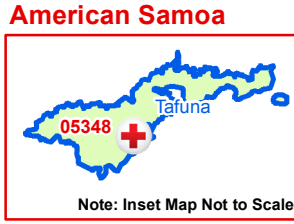

Legend
Chapter by County

- American Red Cross of Central Valley
- American Red Cross of Coachella Valley and Morongo Basin
- American Red Cross of Kern County
- American Red Cross of Los Angeles
- American Red Cross of Northeastern California
- American Red Cross of Northern Valleys
- American Red Cross of Orange County
- American Red Cross of Riverside County
- American Red Cross of San Diego and Imperial Counties
- American Red Cross Serving Greater Long Beach, Rio Hondo and South B
- American Red Cross of San Gabriel Pomona Valley
- American Red Cross of Santa Monica Bay
- American Red Cross of Sierra-Delta
- American Red Cross of Ventura County
- American Red Cross of the Bay Area
- American Red Cross of the California Northwest
- American Red Cross of the Central Coast
- American Red Cross of the Pacific Coast
- American Red Cross of the Silicon Valley
- American Red Cross serving San Bernardino County

California Regions

Chapters by County

- Legend**
- + Chapter Headquarters
 - Region Boundaries
 - Chapter Boundaries

Regions:	San Diego (05R24)	Division:
Central California (05R04)	Region Headquarters:	Pacific
Region Headquarters:	San Diego, CA (05348)	D21
Camarillo, CA (05468)	Northern California Coastal (05R28)	
Los Angeles (05R12)	Region Headquarters:	
Region Headquarters:	San Francisco, CA (05503)	
Los Angeles, CA (05180)	Desert to the Sea (05R32)	
Gold Country (05R20)	Region Headquarters:	
Region Headquarters:	Santa Ana, CA (05264)	
Sacramento, CA (05332)		