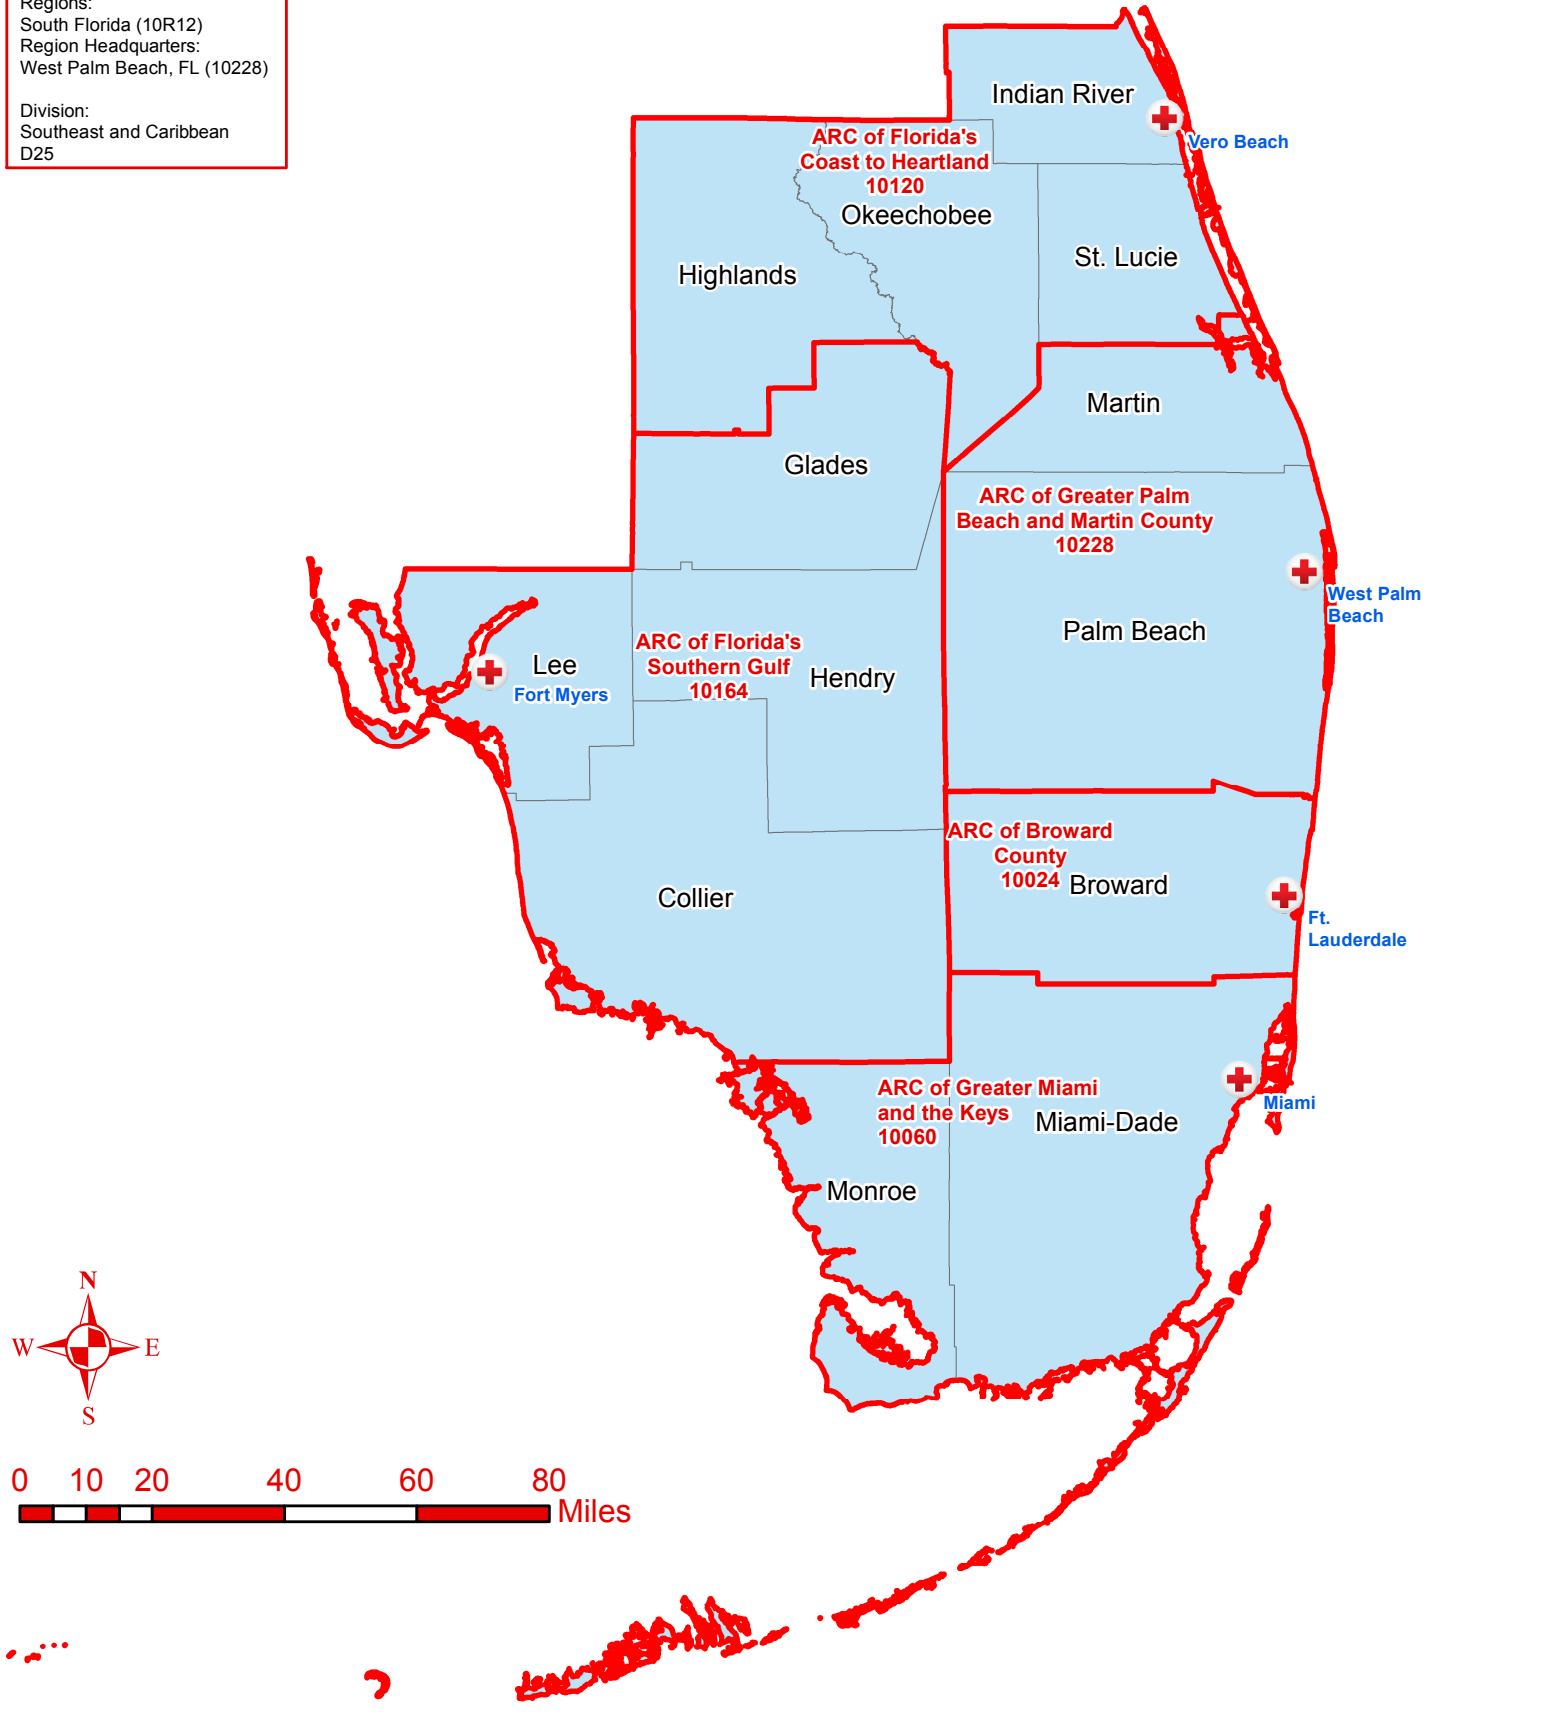

Regions:
 South Florida (10R12)
 Region Headquarters:
 West Palm Beach, FL (10228)

Division:
 Southeast and Caribbean
 D25

South Florida Region (10R12)

Chapter Boundaries & Regions by County

Legend

-  Chapter Headquarters
-  Chapter Boundaries
-  Region

Geospatial Technology

Map Created:
 April 2018

Red Cross Geography
 as of March 2018

Source:
 ARC Humanitarian Services
 Operations