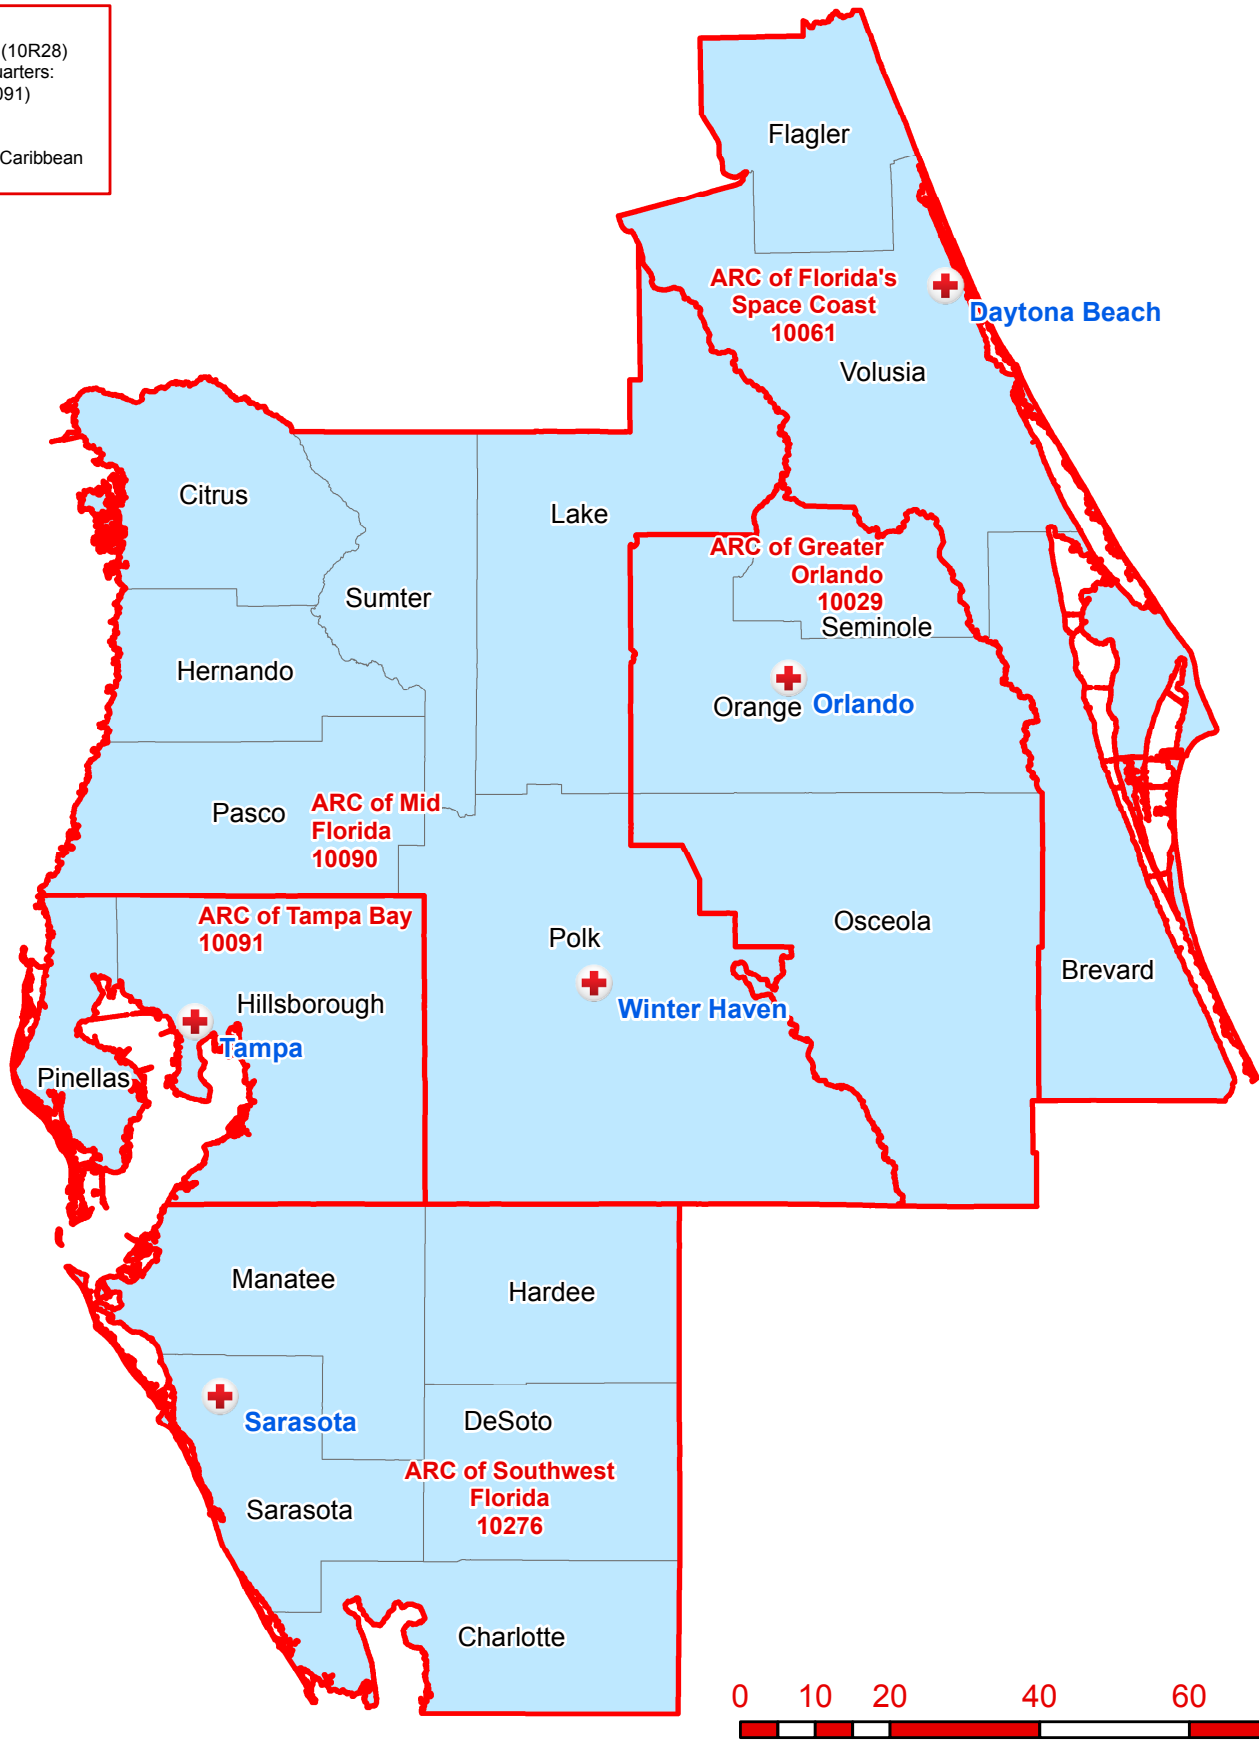

Regions:  
Central Florida (10R28)  
Region Headquarters:  
Tampa, FL (10091)

Division:  
Southeast and Caribbean  
D25

# Central Florida Region (10R28)

Chapter Boundaries & Regions by County

## Legend

- Chapter Headquarters
- Chapter Boundaries
- Region

Geospatial Technology

Map Created:  
April 2018

Red Cross Geography  
as of March 2018

Source:  
ARC Humanitarian Services  
Operations