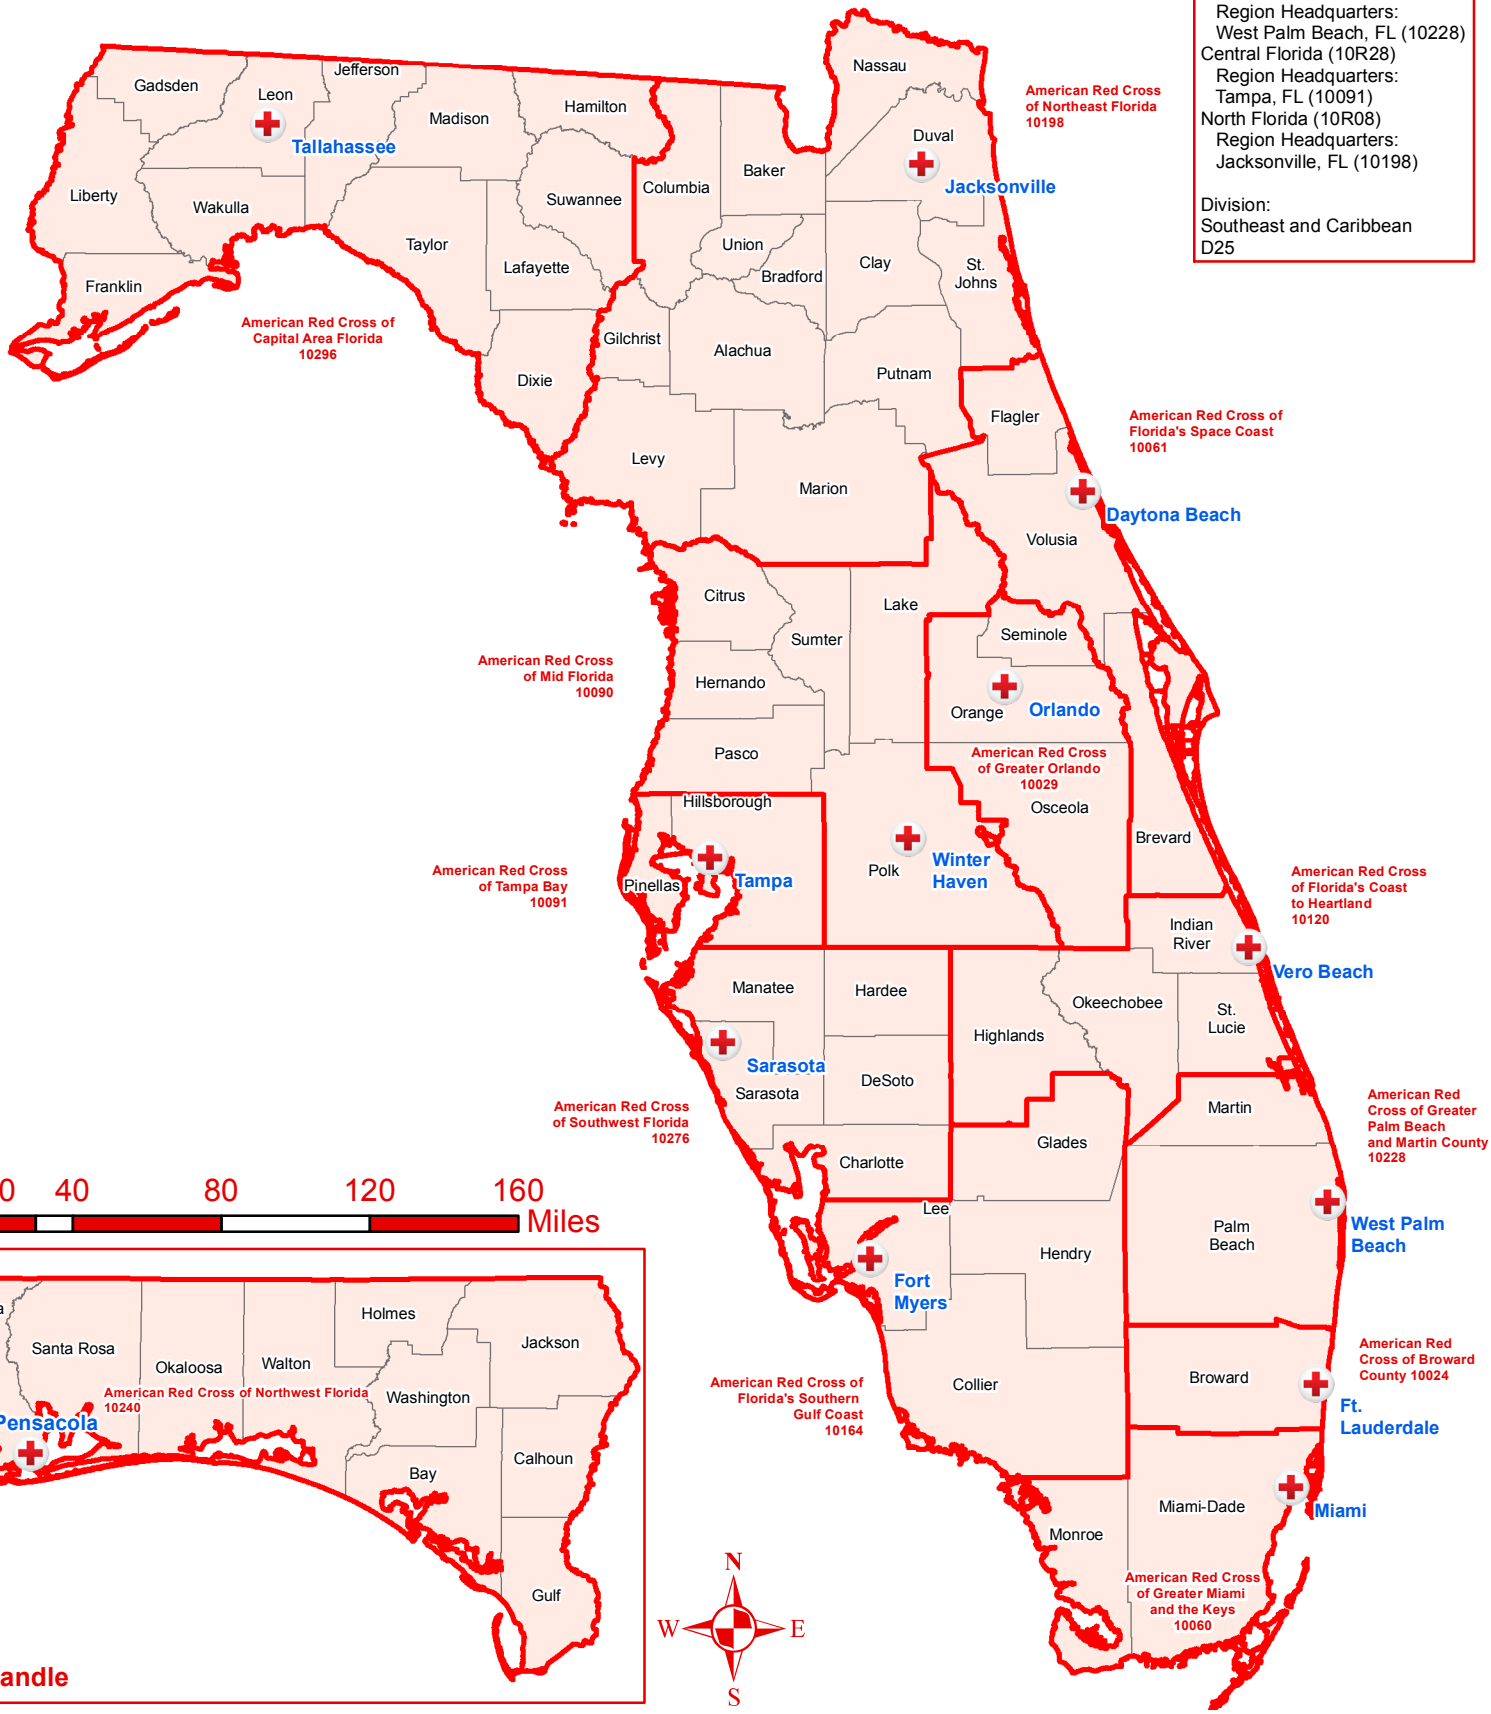

Regions:  
 South Florida (10R12)  
 Region Headquarters:  
 West Palm Beach, FL (10228)  
 Central Florida (10R28)  
 Region Headquarters:  
 Tampa, FL (10091)  
 North Florida (10R08)  
 Region Headquarters:  
 Jacksonville, FL (10198)  
 Division:  
 Southeast and Caribbean  
 D25

# Florida

Chapter Boundaries

**Legend**  
 + Chapter Headquarters

Chapter Boundaries

Counties

Geospatial Technology

Map Created:  
 July 2015

Red Cross Geography  
 as of July 2015