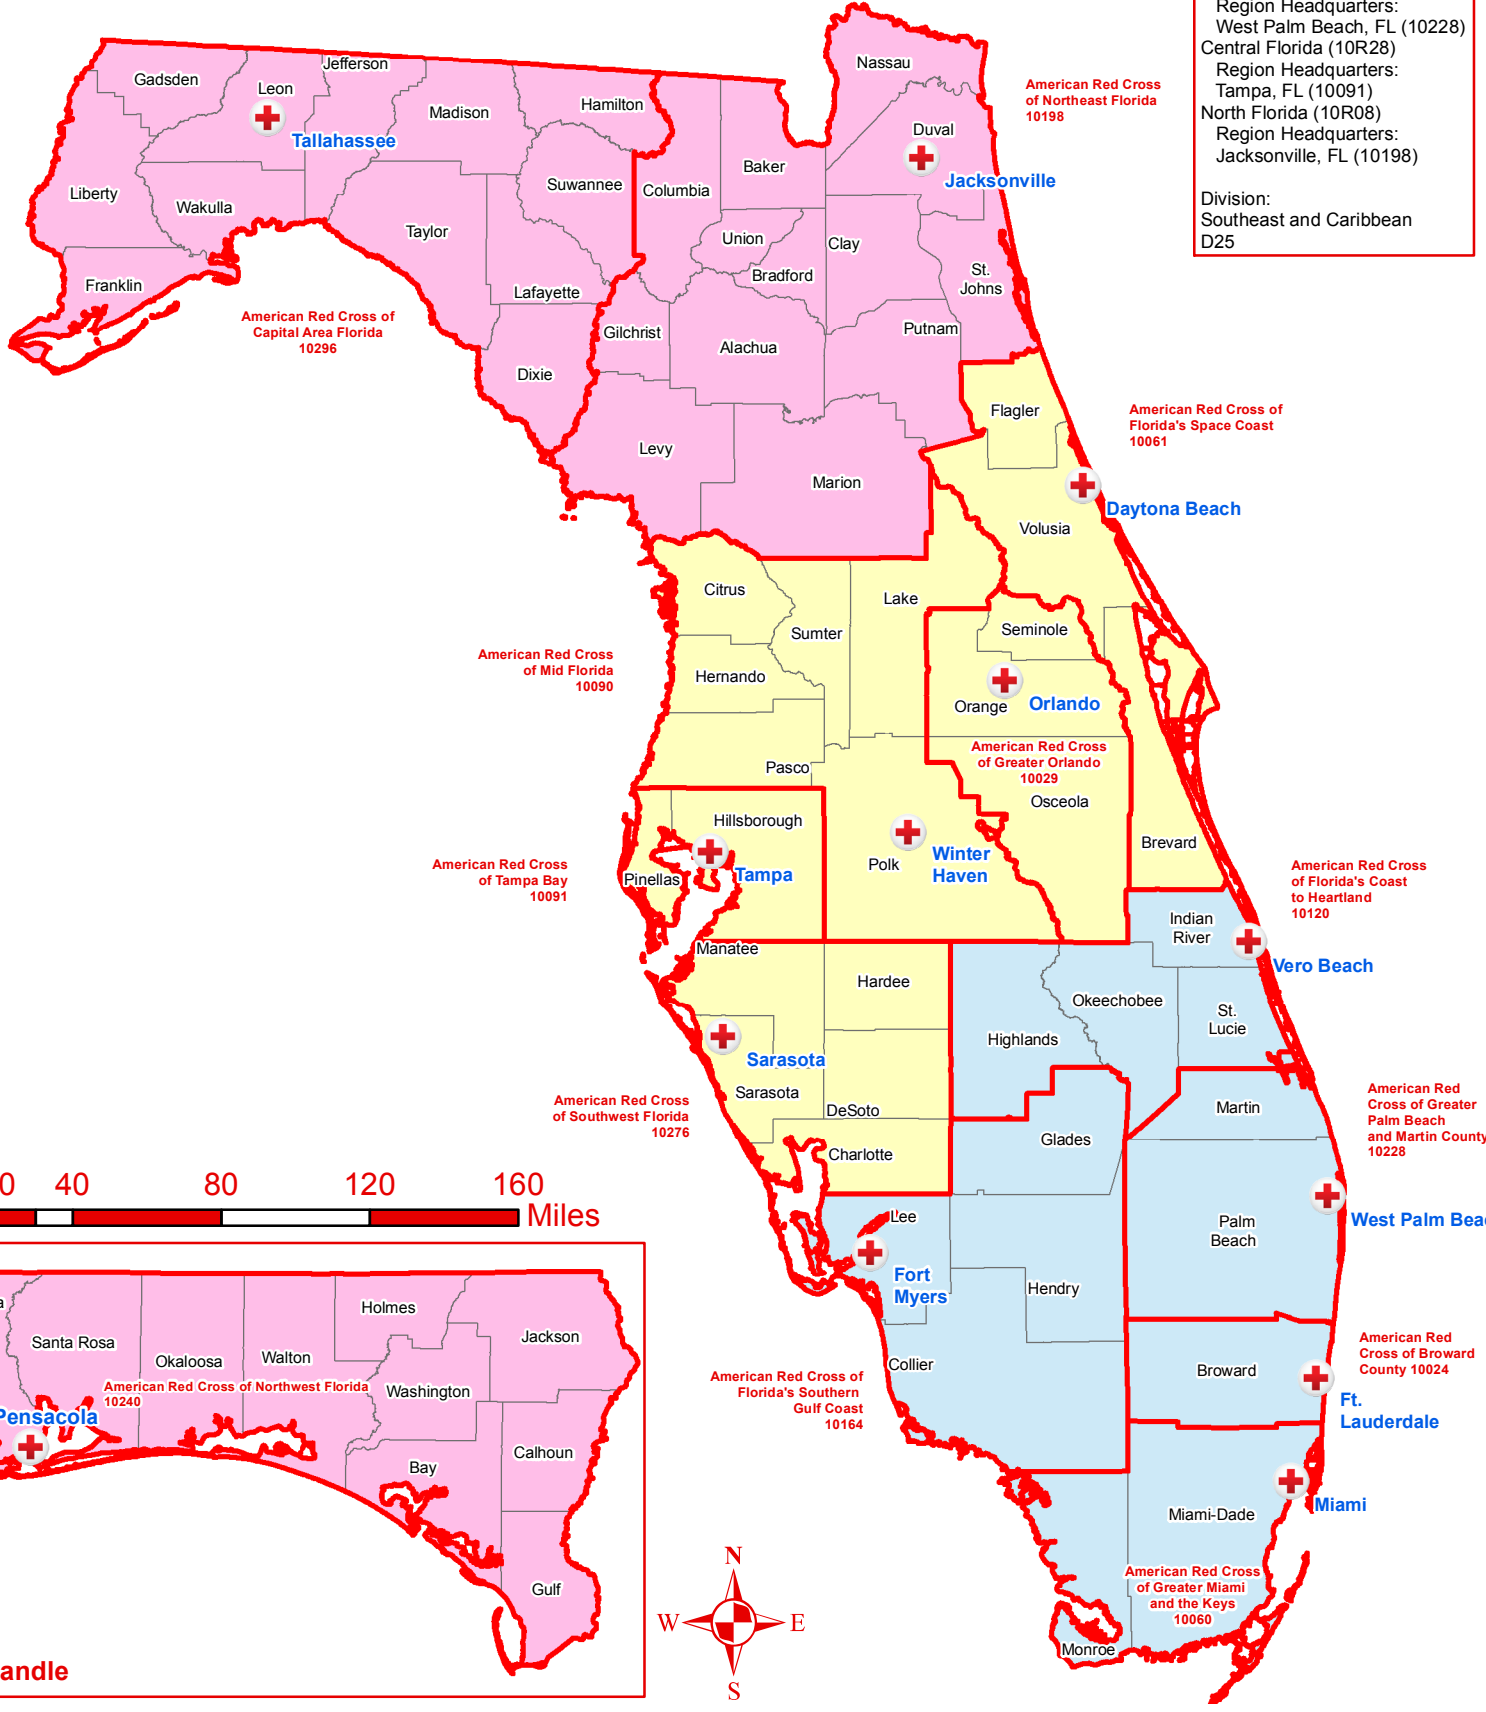

Regions:
 South Florida (10R12)
 Region Headquarters:
 West Palm Beach, FL (10228)
 Central Florida (10R28)
 Region Headquarters:
 Tampa, FL (10091)
 North Florida (10R08)
 Region Headquarters:
 Jacksonville, FL (10198)
 Division:
 Southeast and Caribbean
 D25

Florida Regions

Chapter Boundaries & Regions by County

- Chapter Headquarters
- Chapter Boundaries
- Region by County**
- Central Florida Region
- North Florida Region
- South Florida Region

Geospatial Technology
 Map Created:
 July 2015
 Red Cross Geography
 as of July 2015
 Source:
 ARC Humanitarian Services
 Operations