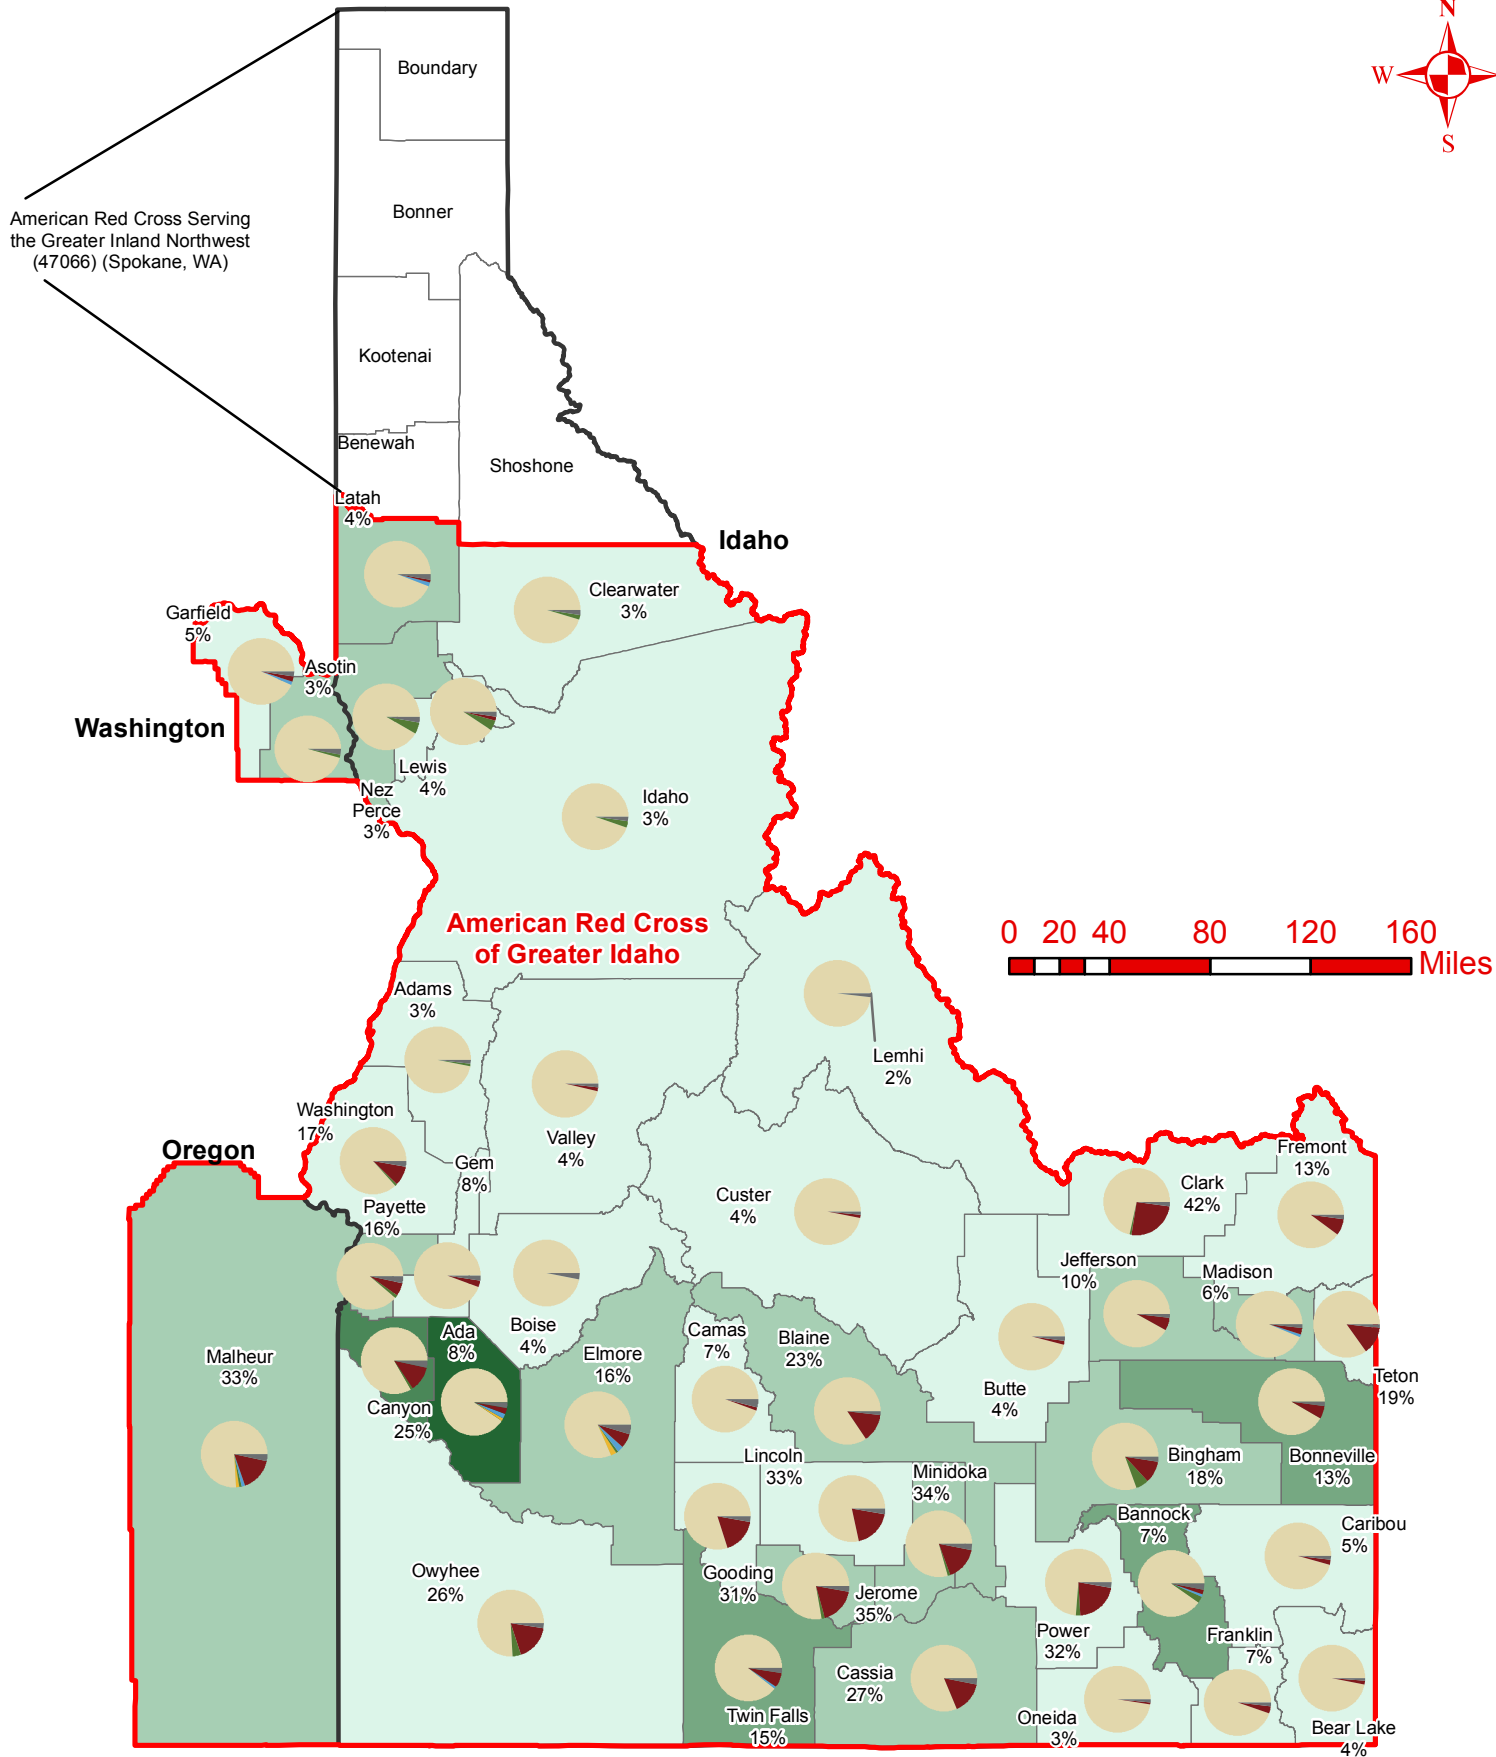

American Red Cross Serving the Greater Inland Northwest (47066) (Spokane, WA)

Idaho Demographics

Diversity Breakdown

White
Black

Legend

- American Indian
- Asian
- Pacific Islander
- Other
- Two or More Races

Chapter Boundaries

States

Population by County

- 0 - 16768
- 16769 - 46694
- 46695 - 107493
- 107494 - 195870
- 195871 - 407073

*Number under County label is the percentage Hispanic or Latino of any race for that county.

Geospatial Technology

Map Created:
August 2015
Red Cross Geography
as of July 2015

Source:
ARC Humanitarian Services
Operations, Esri