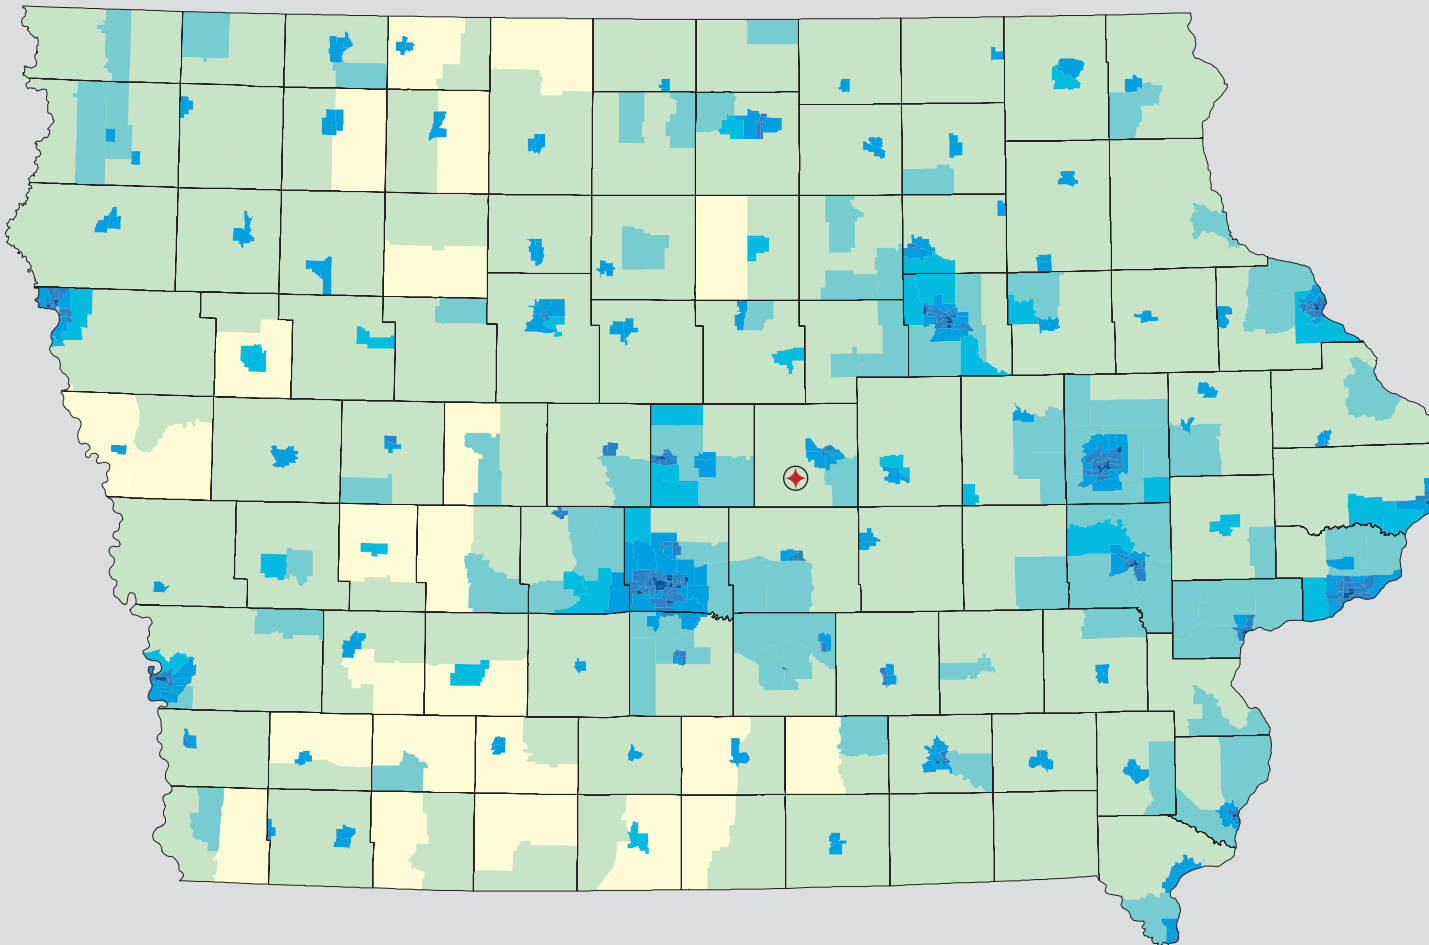

# Census 2000: Iowa Profile

## Population Density by Census Tract

## State Race\* Breakdown

Hispanic or Latino (of any race) makes up **2.8%** of the state population.

## Population by Sex and Age