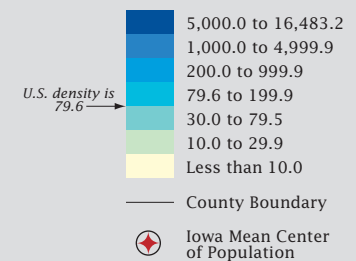

Population Per Square Mile by Census Tract

U.S. CENSUS BUREAU

Helping You Make Informed Decisions • 1902-2002