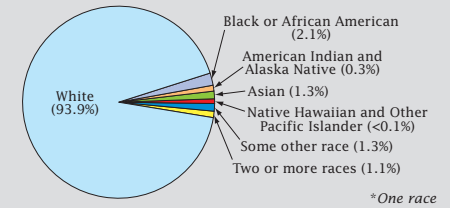

## Population Density by Census Tract

## State Race\* Breakdown

Hispanic or Latino (of any race) makes up **2.8%** of the state population.