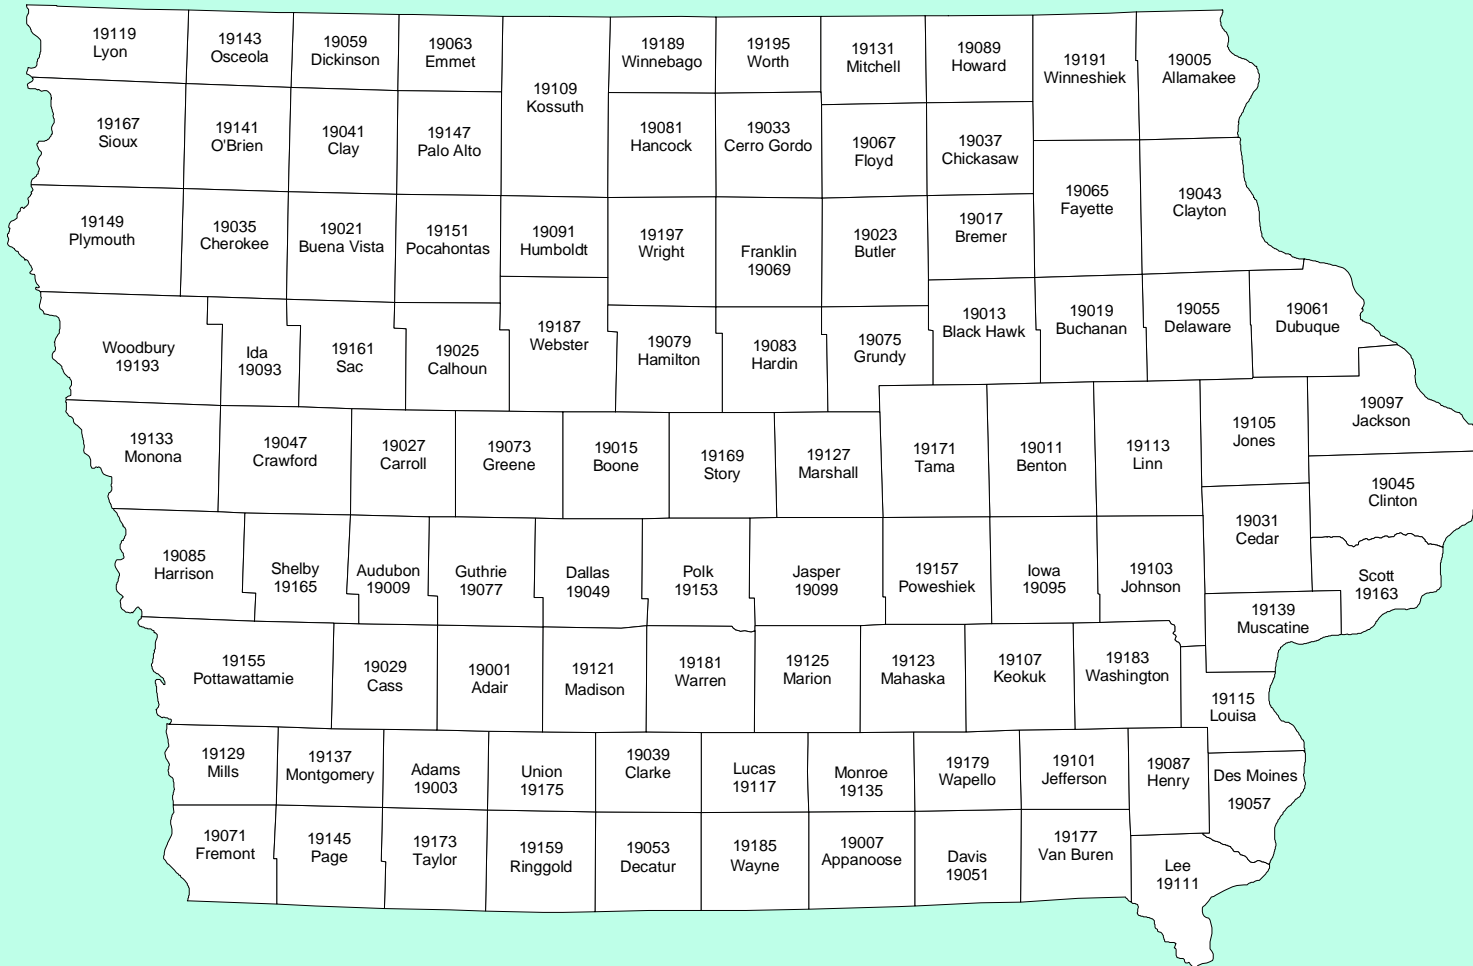

IOWA

COUNTIES and FIPS CODES

NATIONAL WEATHER SERVICE
CENTRAL REGION