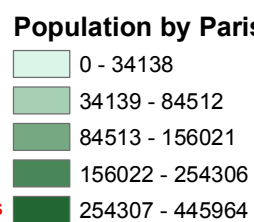

# Louisiana Demographics

\*Number under County label is the percentage Hispanic or Latino of any race for that county.

Geospatial Technology  
 Map Created: August 2015  
 Red Cross Geography as of July 2015  
 Source: ARC Humanitarian Services Operations, Esri