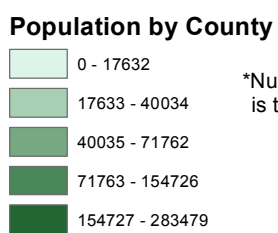

Maine Demographics

- Legend**
- American Indian
 - Asian
 - Pacific Islander
 - Other
 - Two or More Races
 - Chapter Boundaries

*Number under County label is the percentage Hispanic or Latino of any race for that county.