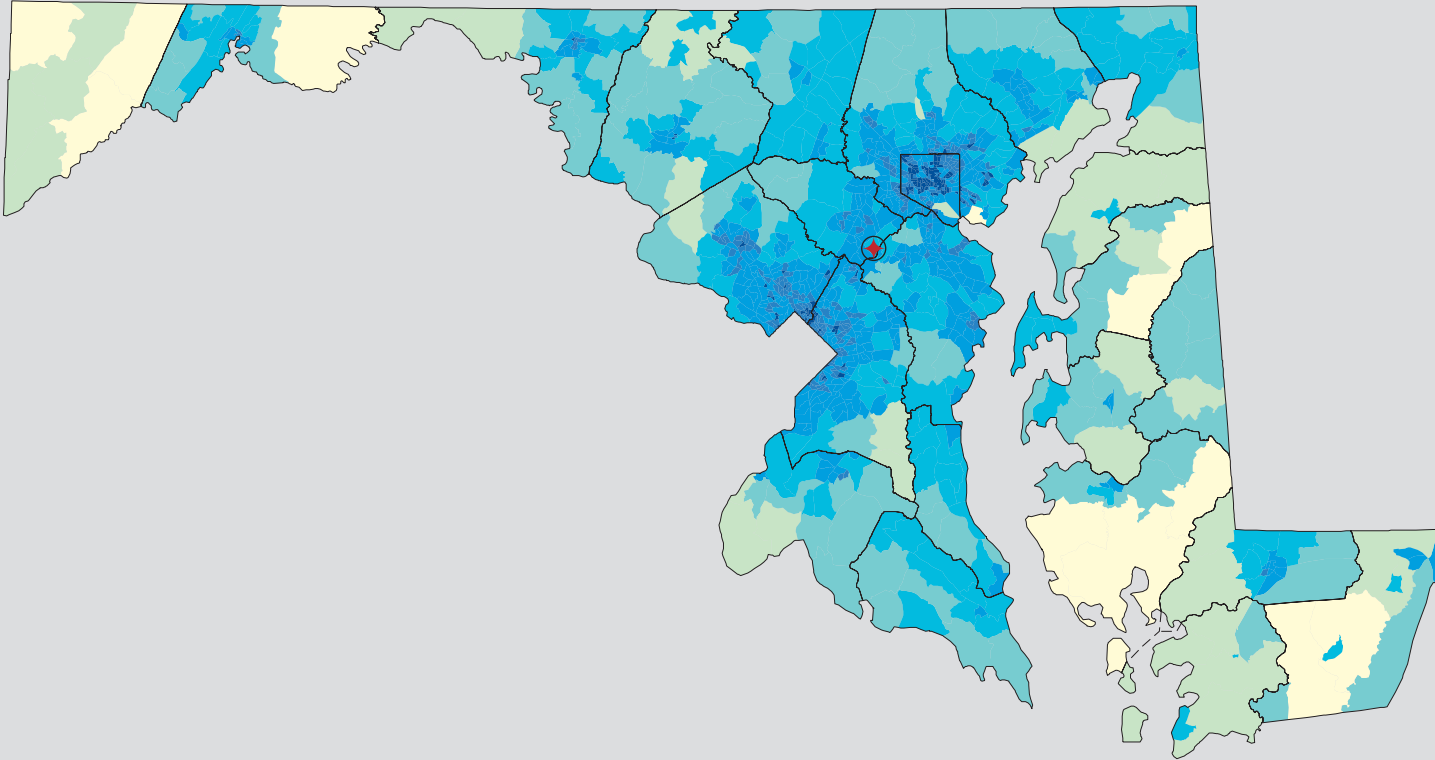

# Census 2000: Maryland Profile

## Population Density by Census Tract

## State Race\* Breakdown

\*One race

Hispanic or Latino (of any race) makes up **4.3%** of the state population.

## Population by Sex and Age