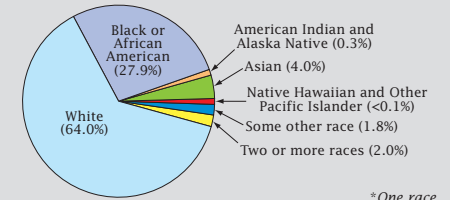

# Census 2000: Maryland Profile

## Population Density by Census Tract

## State Race\* Breakdown

\*One race

Hispanic or Latino (of any race) makes up **4.3%** of the state population.