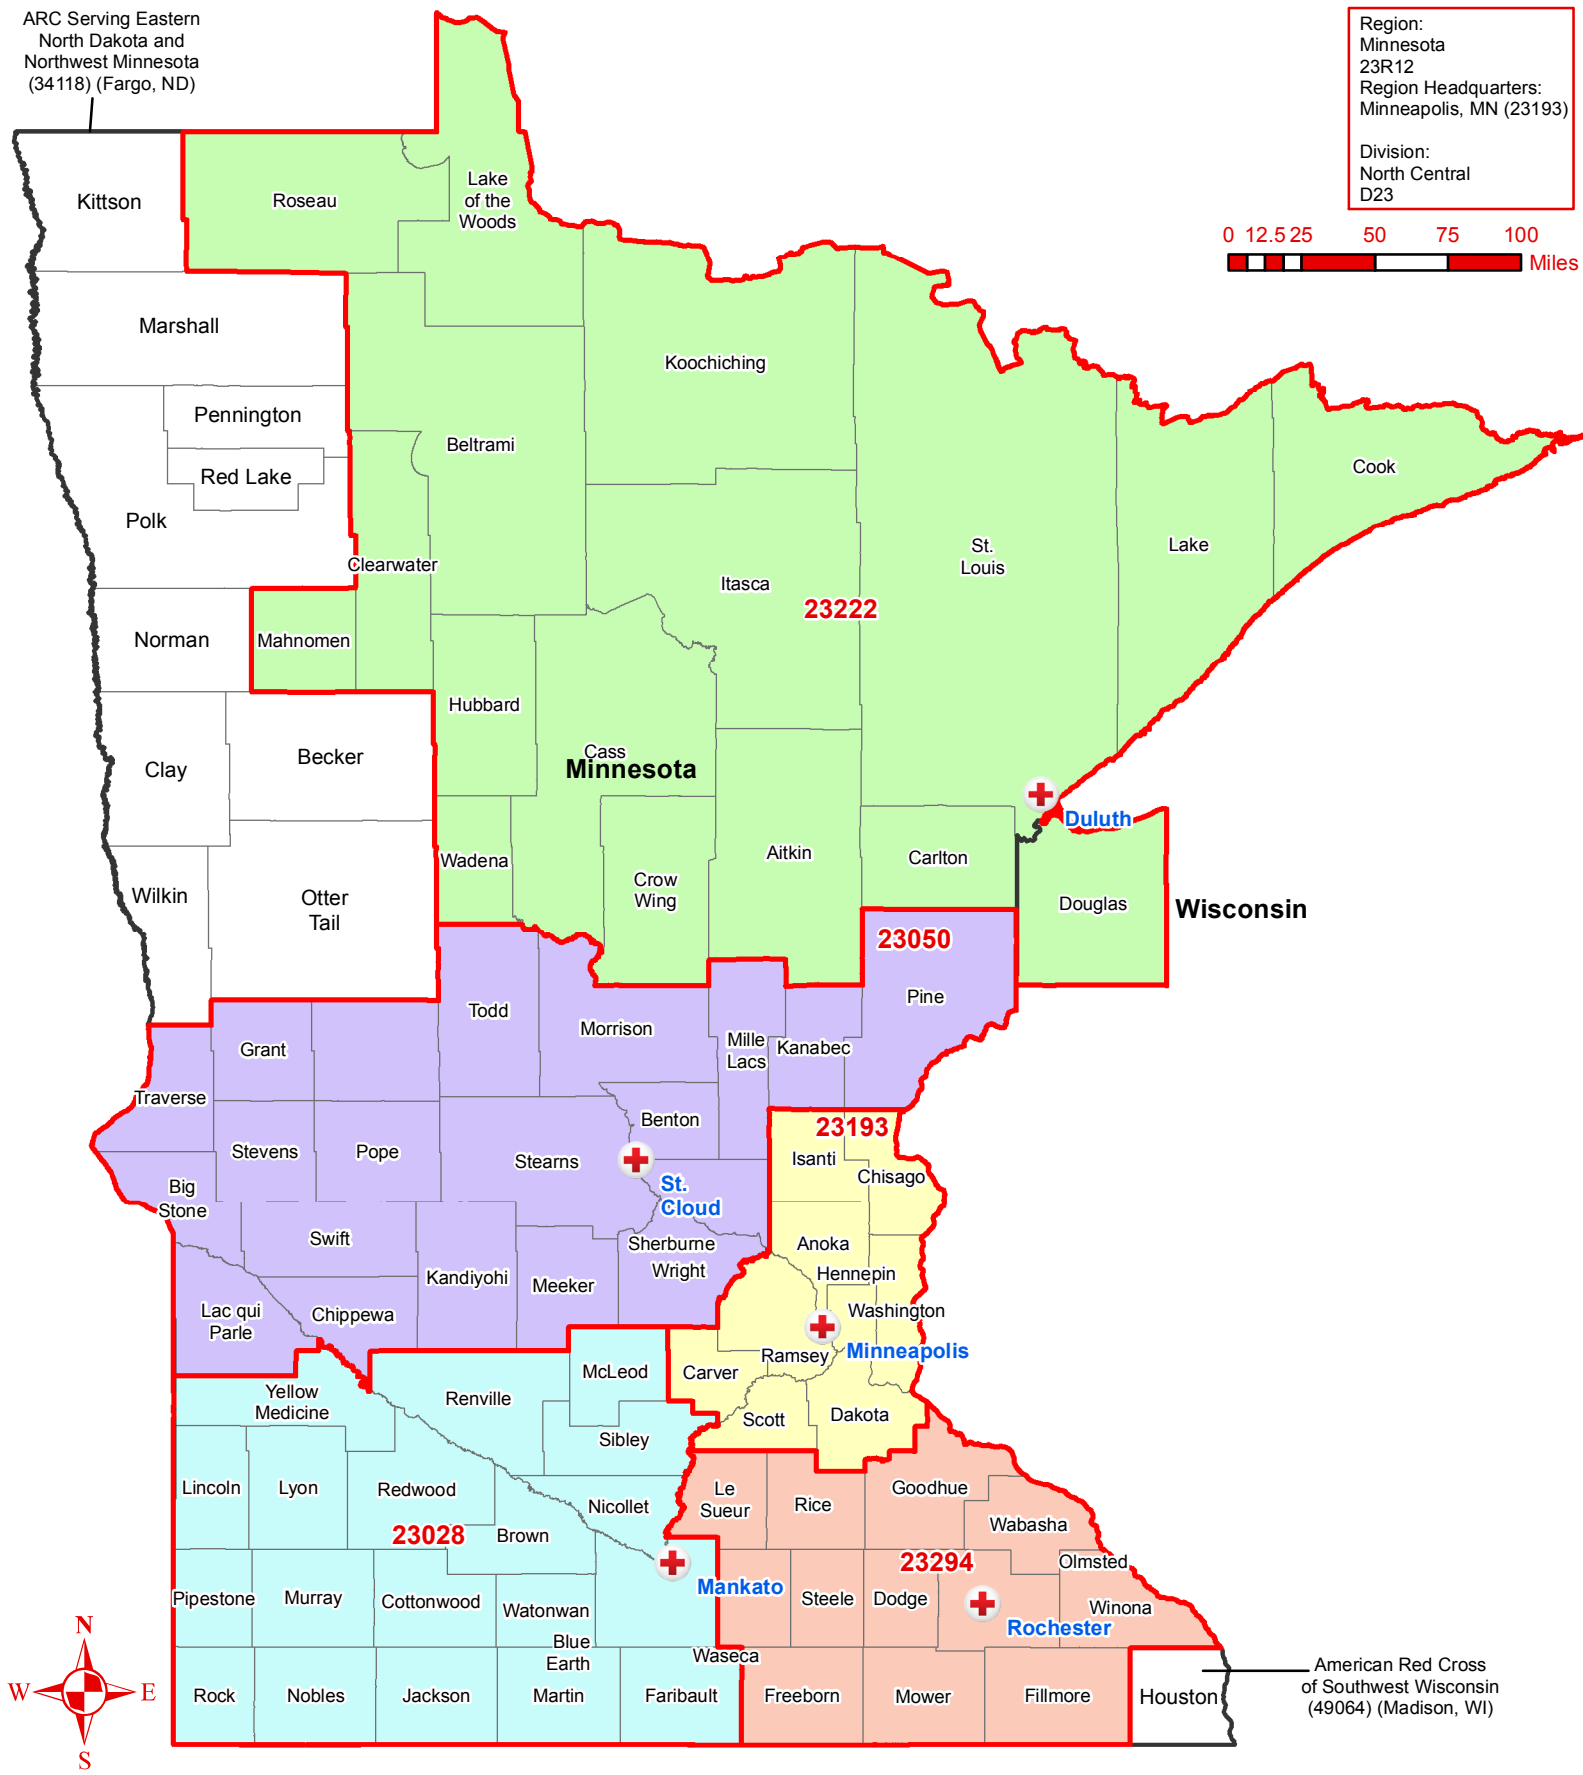

ARC Serving Eastern North Dakota and Northwest Minnesota (34118) (Fargo, ND)

Region: Minnesota
 23R12
 Region Headquarters: Minneapolis, MN (23193)
 Division: North Central
 D23

American Red Cross of Southwest Wisconsin (49064) (Madison, WI)

Minnesota Chapters by County

- Legend**
- Chapter Headquarters
 - States
 - American Red Cross serving Central Minnesota
 - American Red Cross serving Northern Minnesota
 - American Red Cross serving Southeast Minnesota
 - American Red Cross serving Southwest Minnesota
 - American Red Cross serving Twin Cities Area

Geospatial Technology
 Map Updated: July 2015
 Red Cross Geography as of July 2015
 Source: ARC Humanitarian Services Operations