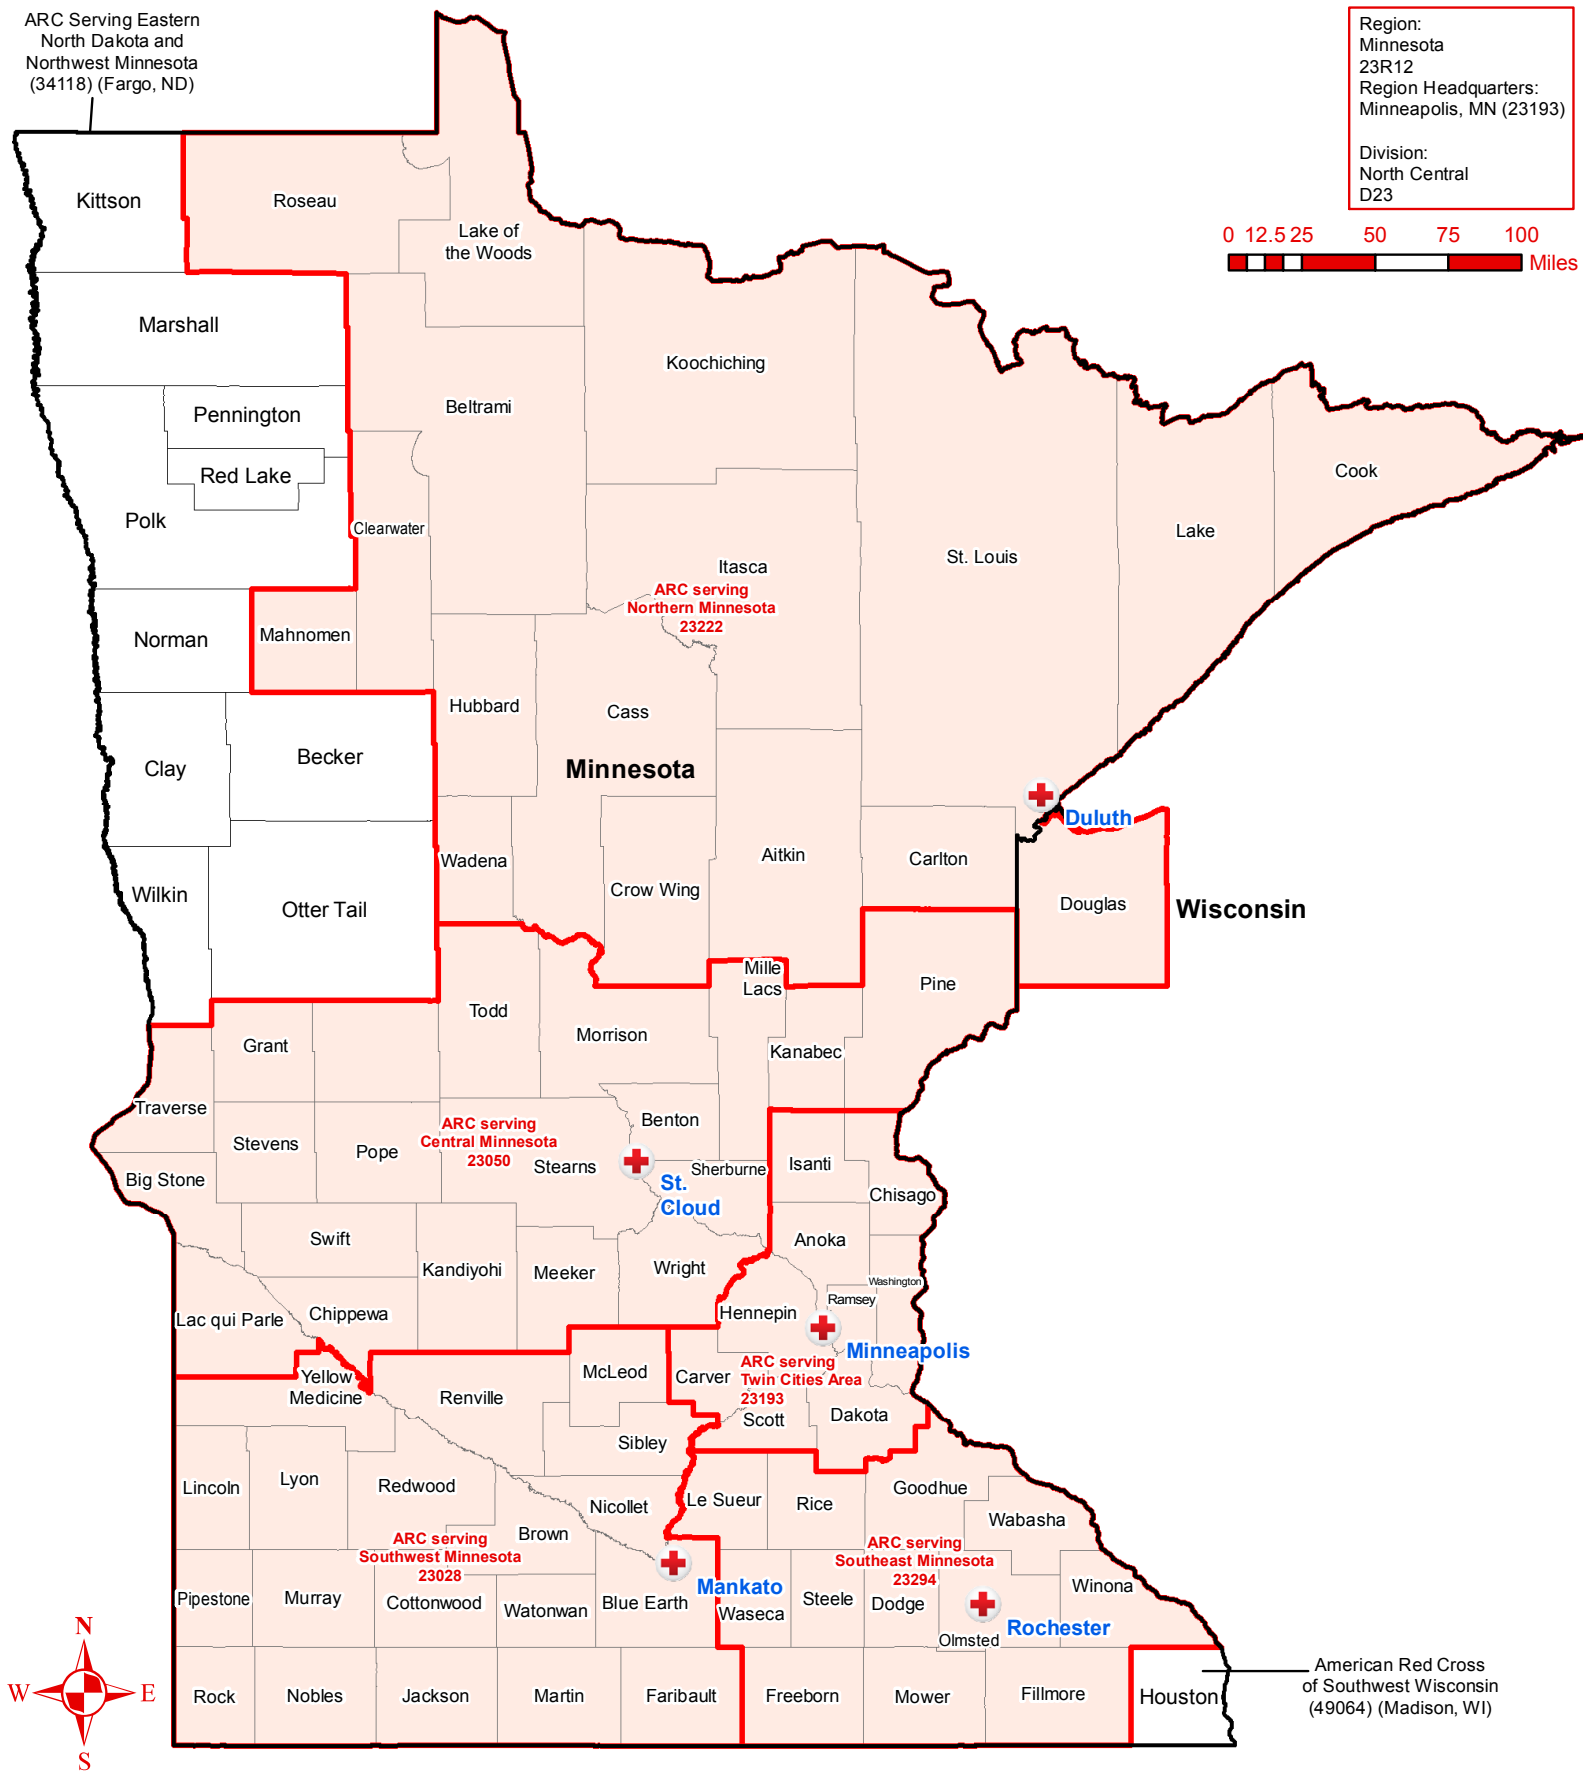

ARC Serving Eastern North Dakota and Northwest Minnesota (34118) (Fargo, ND)

Region:
Minnesota
23R12
Region Headquarters:
Minneapolis, MN (23193)

Division:
North Central
D23

Minnesota

Chapter Boundaries

-  Chapter Headquarters
-  Chapter Name Labels
-  States
-  Counties

Geospatial Technology
Map Updated:
March 2018
Red Cross Geography
as of March 2018
Source:
ARC Humanitarian Services
Operations
