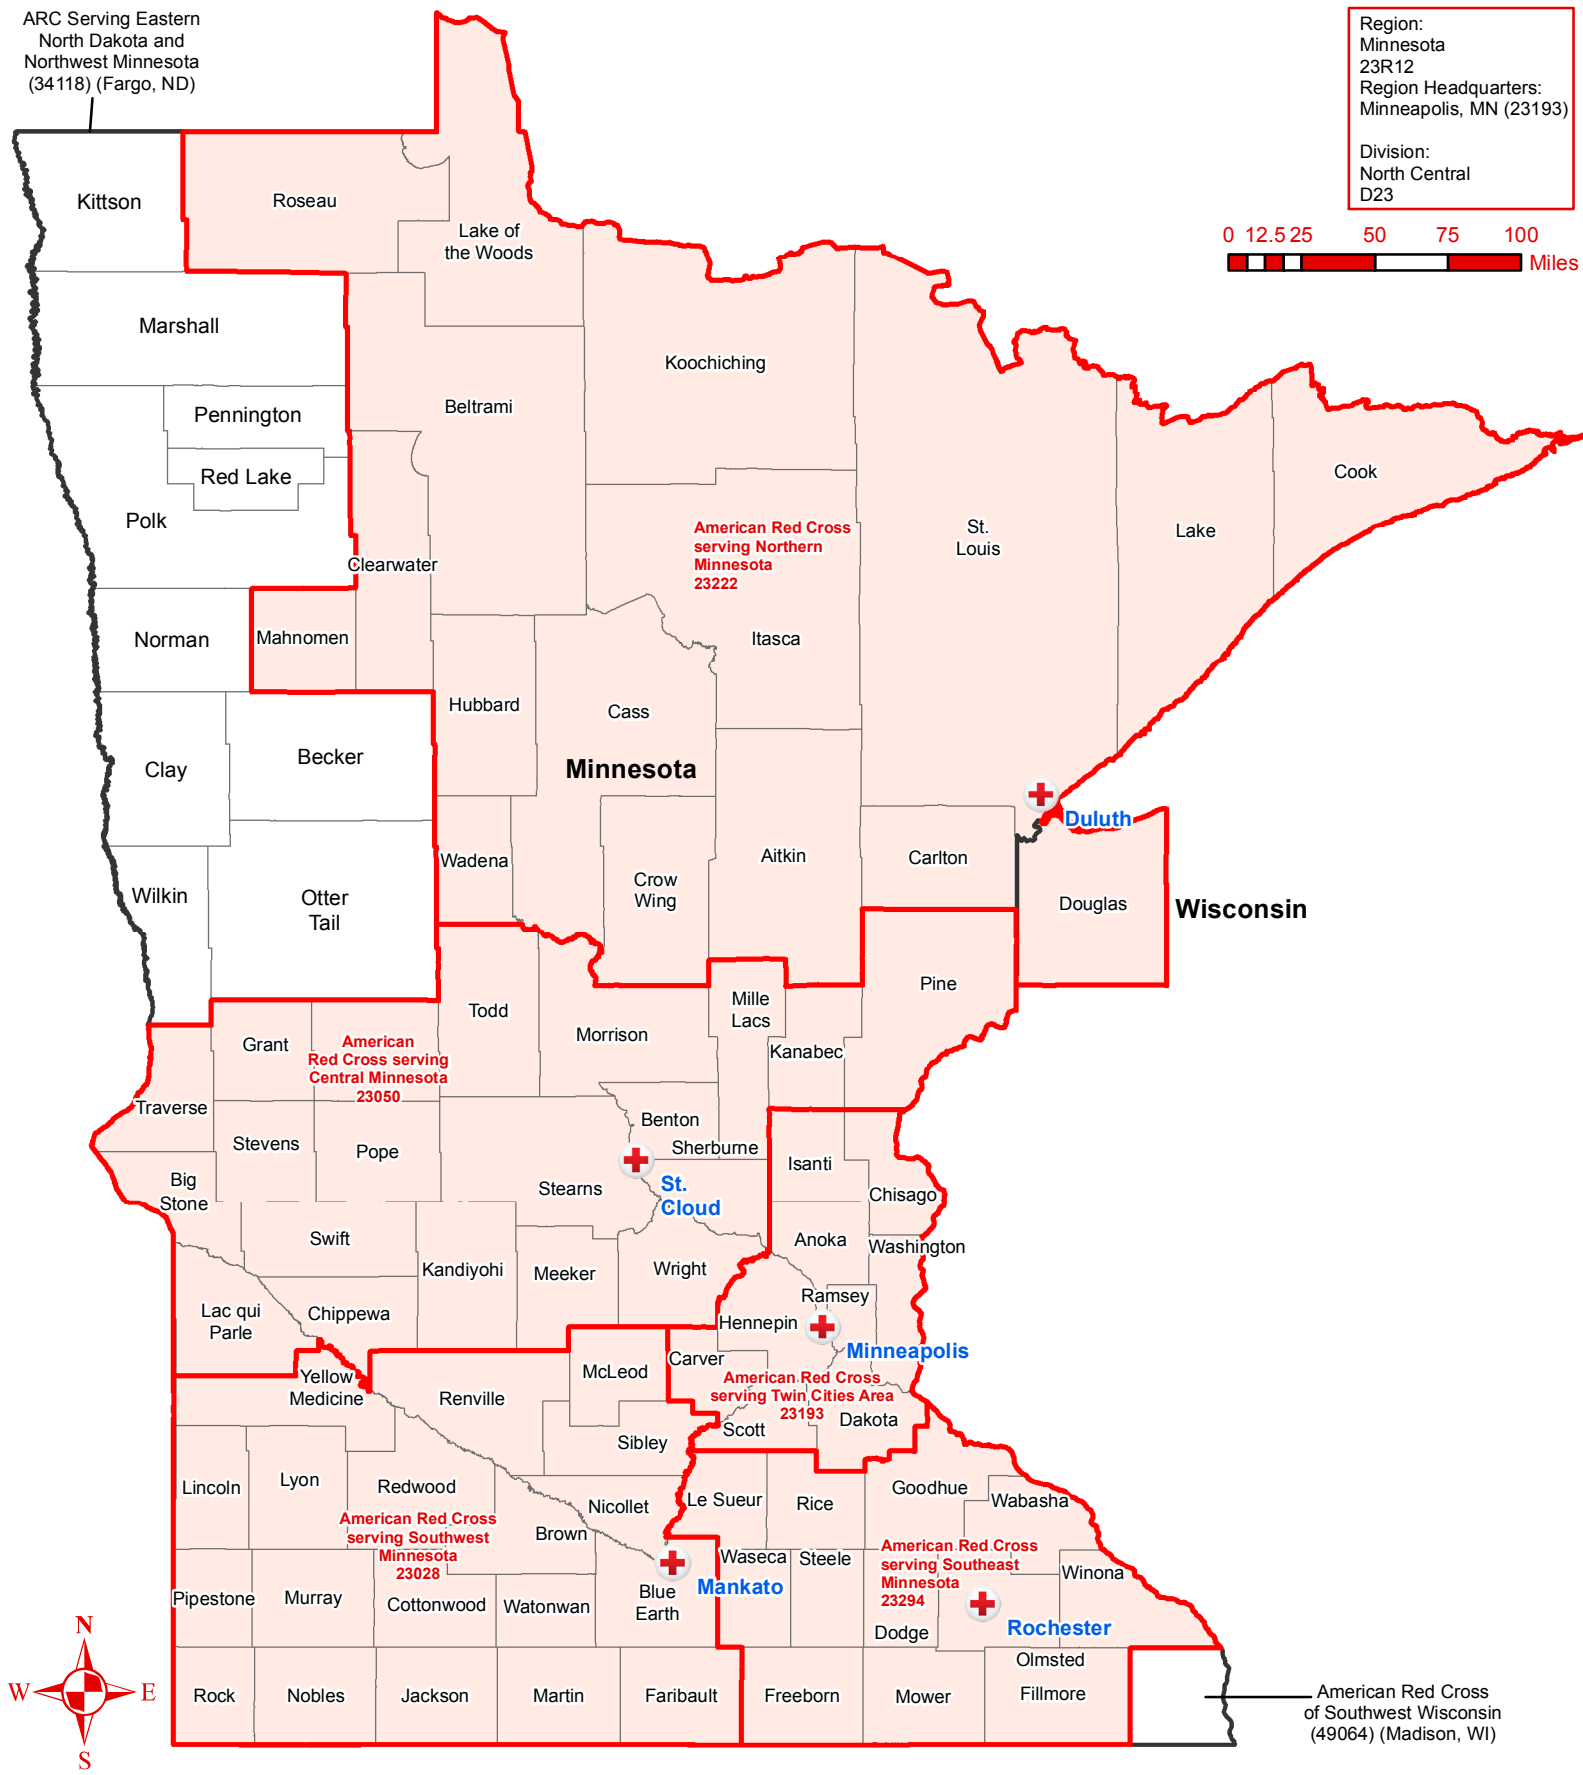

ARC Serving Eastern North Dakota and Northwest Minnesota (34118) (Fargo, ND)

Region: Minnesota 23R12  
 Region Headquarters: Minneapolis, MN (23193)  
 Division: North Central D23

# Minnesota

Chapter Boundaries

-  Chapter Headquarters
-  States
-  Counties

Geospatial Technology  
 Map Updated: July 2015  
 Red Cross Geography as of July 2015  
 Source: ARC Humanitarian Services Operations  
