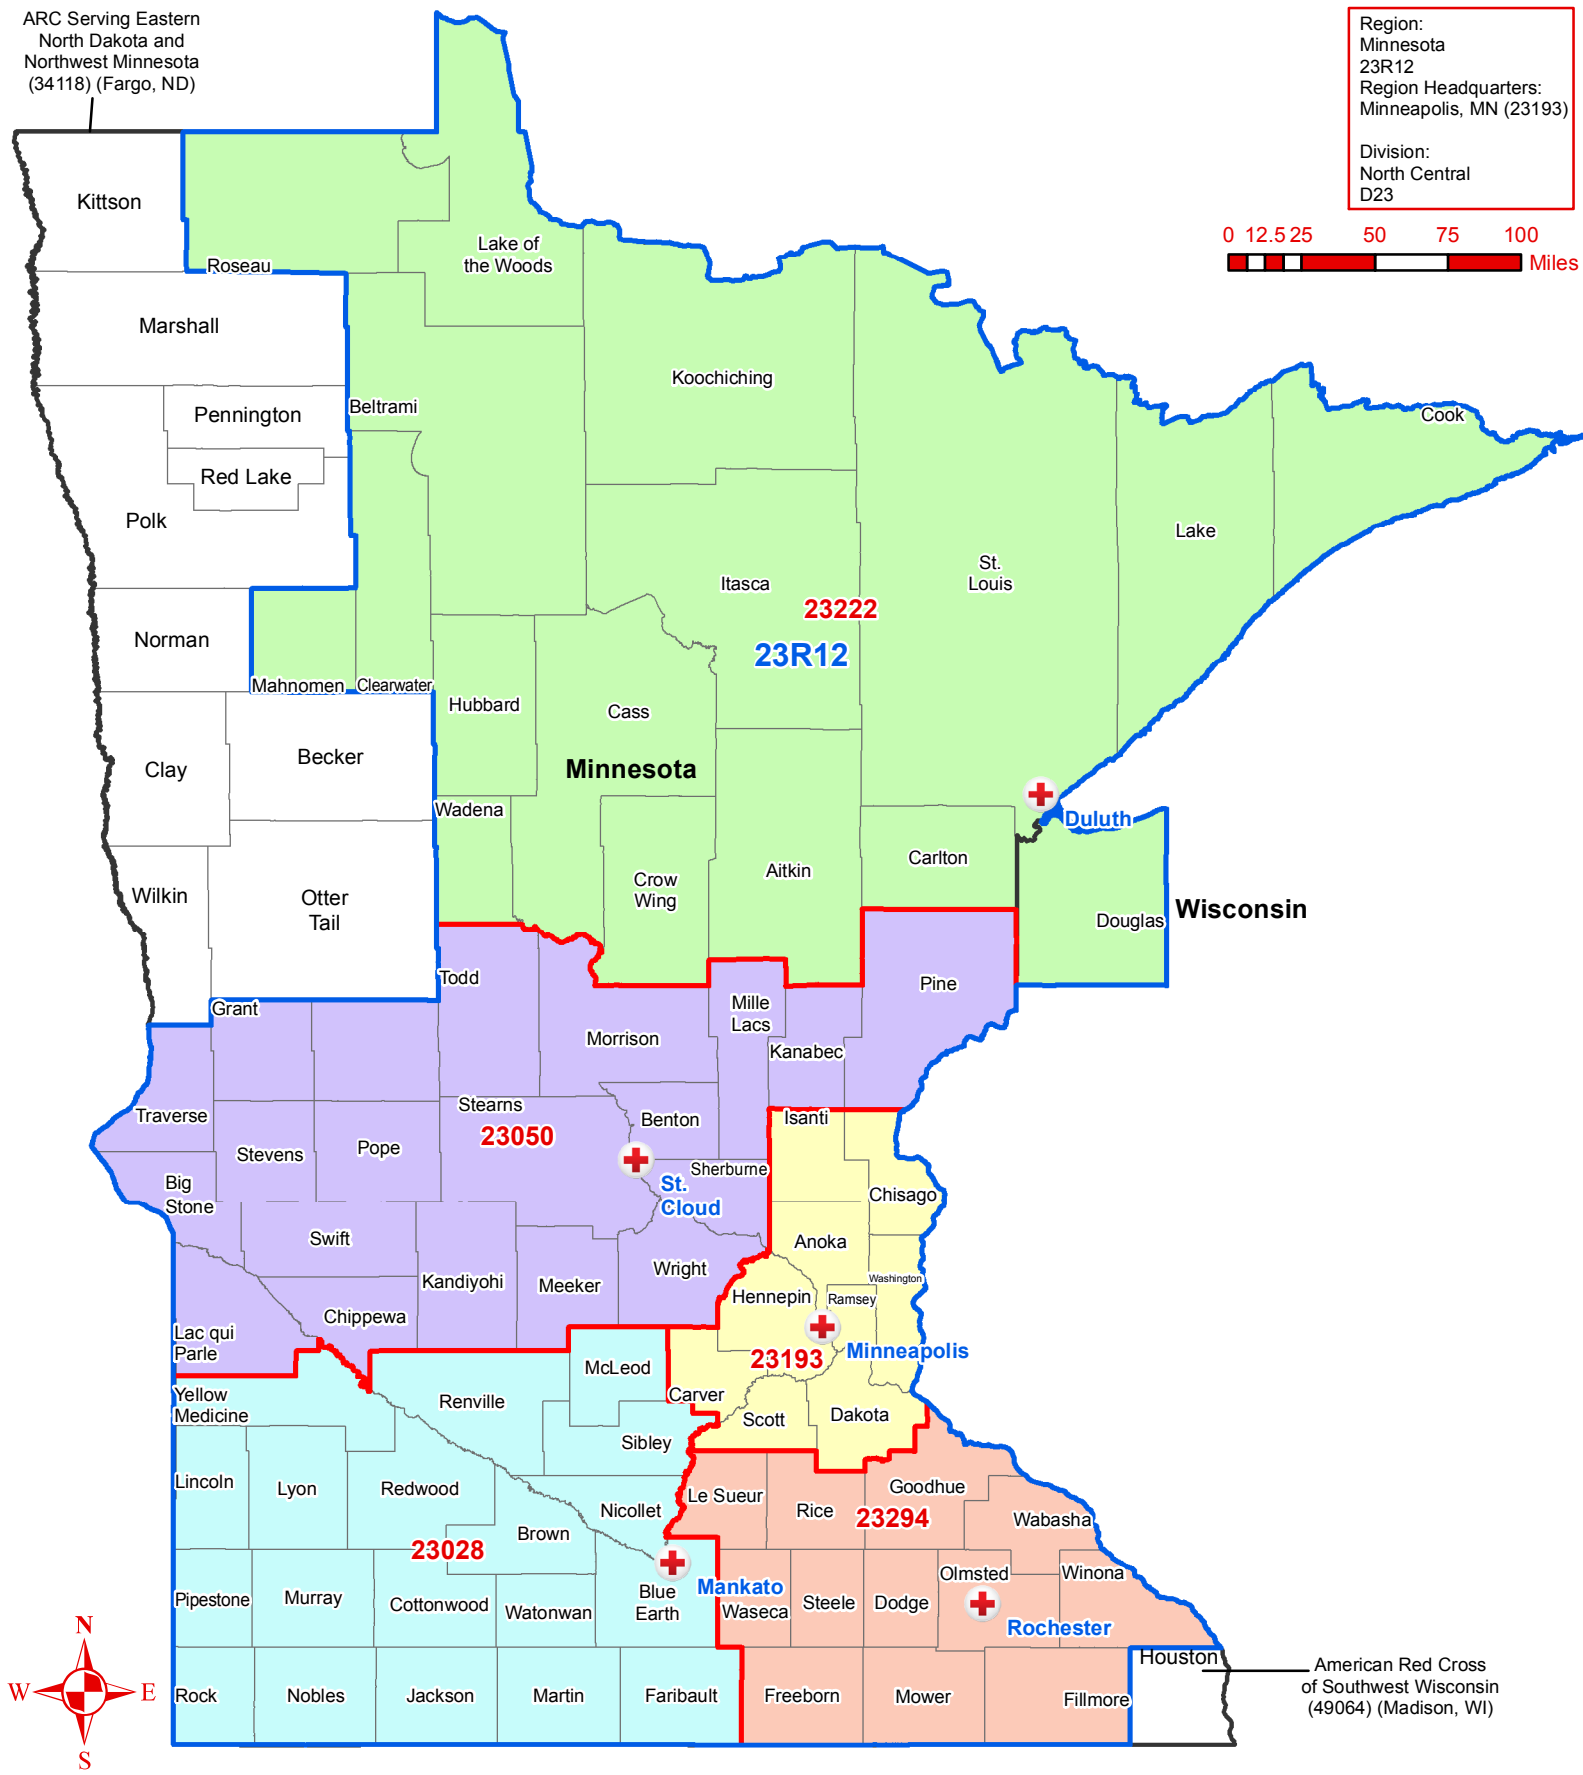

ARC Serving Eastern North Dakota and Northwest Minnesota (34118) (Fargo, ND)

Region:  
Minnesota  
23R12  
Region Headquarters:  
Minneapolis, MN (23193)  
  
Division:  
North Central  
D23

American Red Cross of Southwest Wisconsin (49064) (Madison, WI)

# Minnesota Region

## Chapters by County

- Chapter Headquarters
- Region Boundaries
- Chapter Boundaries
- States

- ### Chapter by County
- American Red Cross serving Central Minnesota
  - American Red Cross serving Northern Minnesota
  - American Red Cross serving Southeast Minnesota
  - American Red Cross serving Southwest Minnesota
  - American Red Cross serving Twin Cities Area

Geospatial Technology  
Map Updated:  
July 2015  
Red Cross Geography  
as of July 2015  
Source:  
ARC Humanitarian Services  
Operations