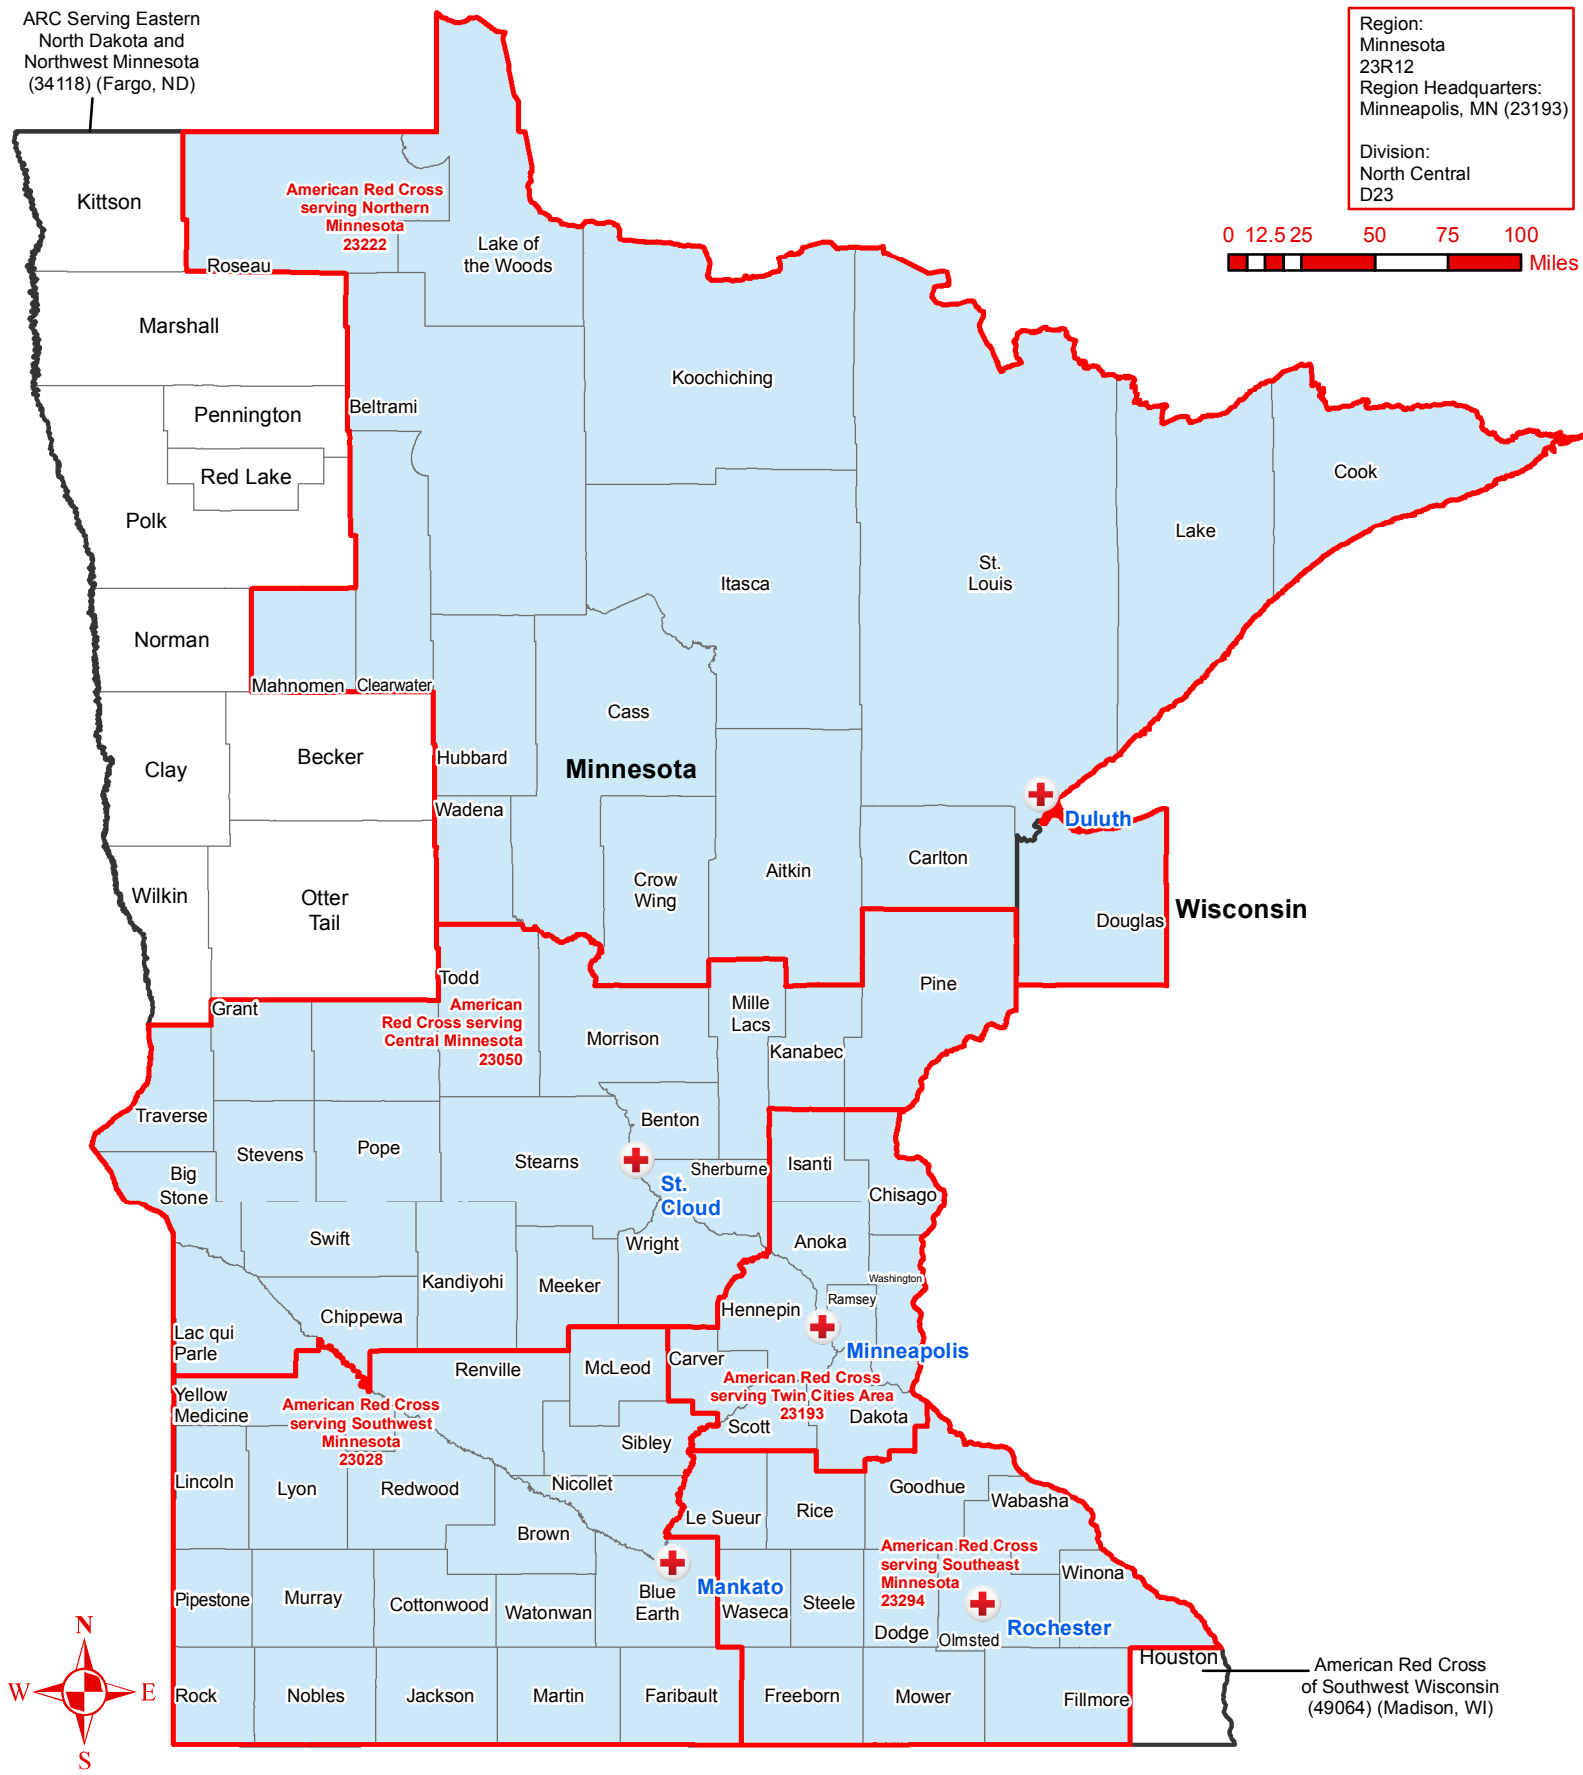

ARC Serving Eastern North Dakota and Northwest Minnesota (34118) (Fargo, ND)

Region: Minnesota 23R12
 Region Headquarters: Minneapolis, MN (23193)
 Division: North Central D23

Minnesota Region

Chapter Boundaries & Regions by County

- Chapter Headquarters
- Chapter Boundaries
- States
- Minnesota Region

Geospatial Technology
 Map Updated: July 2015
 Red Cross Geography as of July 2015
 Source: ARC Humanitarian Services Operations