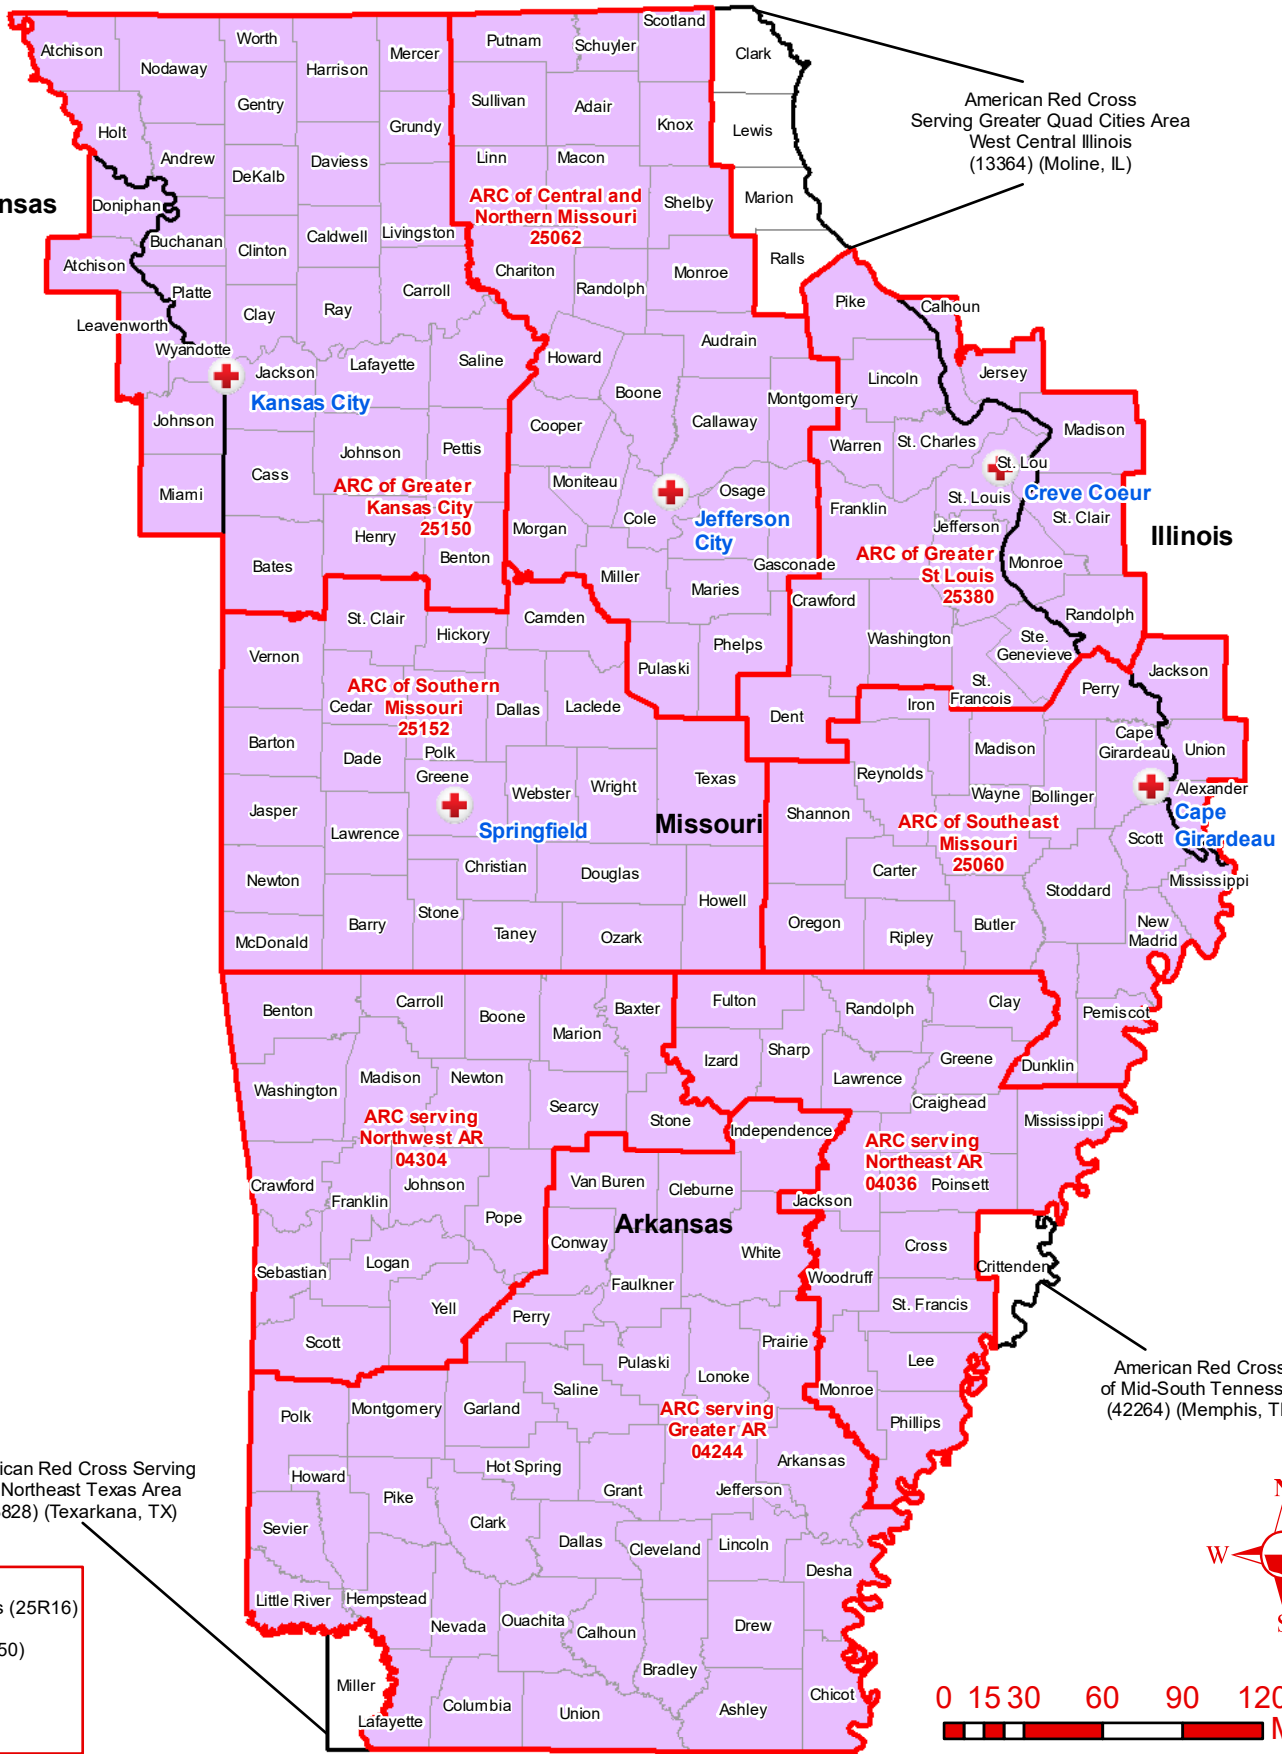

Kansas

American Red Cross
Serving Greater Quad Cities Area
West Central Illinois
(13364) (Moline, IL)

American Red Cross Serving
the Northeast Texas Area
(43828) (Texarkana, TX)

American Red Cross
of Mid-South Tennessee
(42264) (Memphis, TN)

Region:
Missouri and Arkansas (25R16)
Region Headquarters:
Kansas City, MO (25150)

Division:
North Central
D23

Missouri and Arkansas Region

Chapter Boundaries & Regions by County

- + Chapter Headquarters
- Chapter Boundaries
- States
- Region by County
- Missouri and Arkansas Region

Geospatial Technology
Map Updated:
August 2018
Red Cross Geography
as of July 2018
Source:
ARC Humanitarian Services
Operations