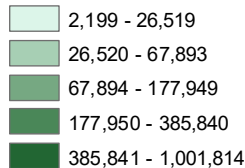

Region:
Missouri and Arkansas (25R16)
Region Headquarters:
Kansas City, MO (25150)

Division:
North Central
D23

Missouri Demographics

Legend

- Chapter Boundaries
- States

Population by County Diversity Breakdown