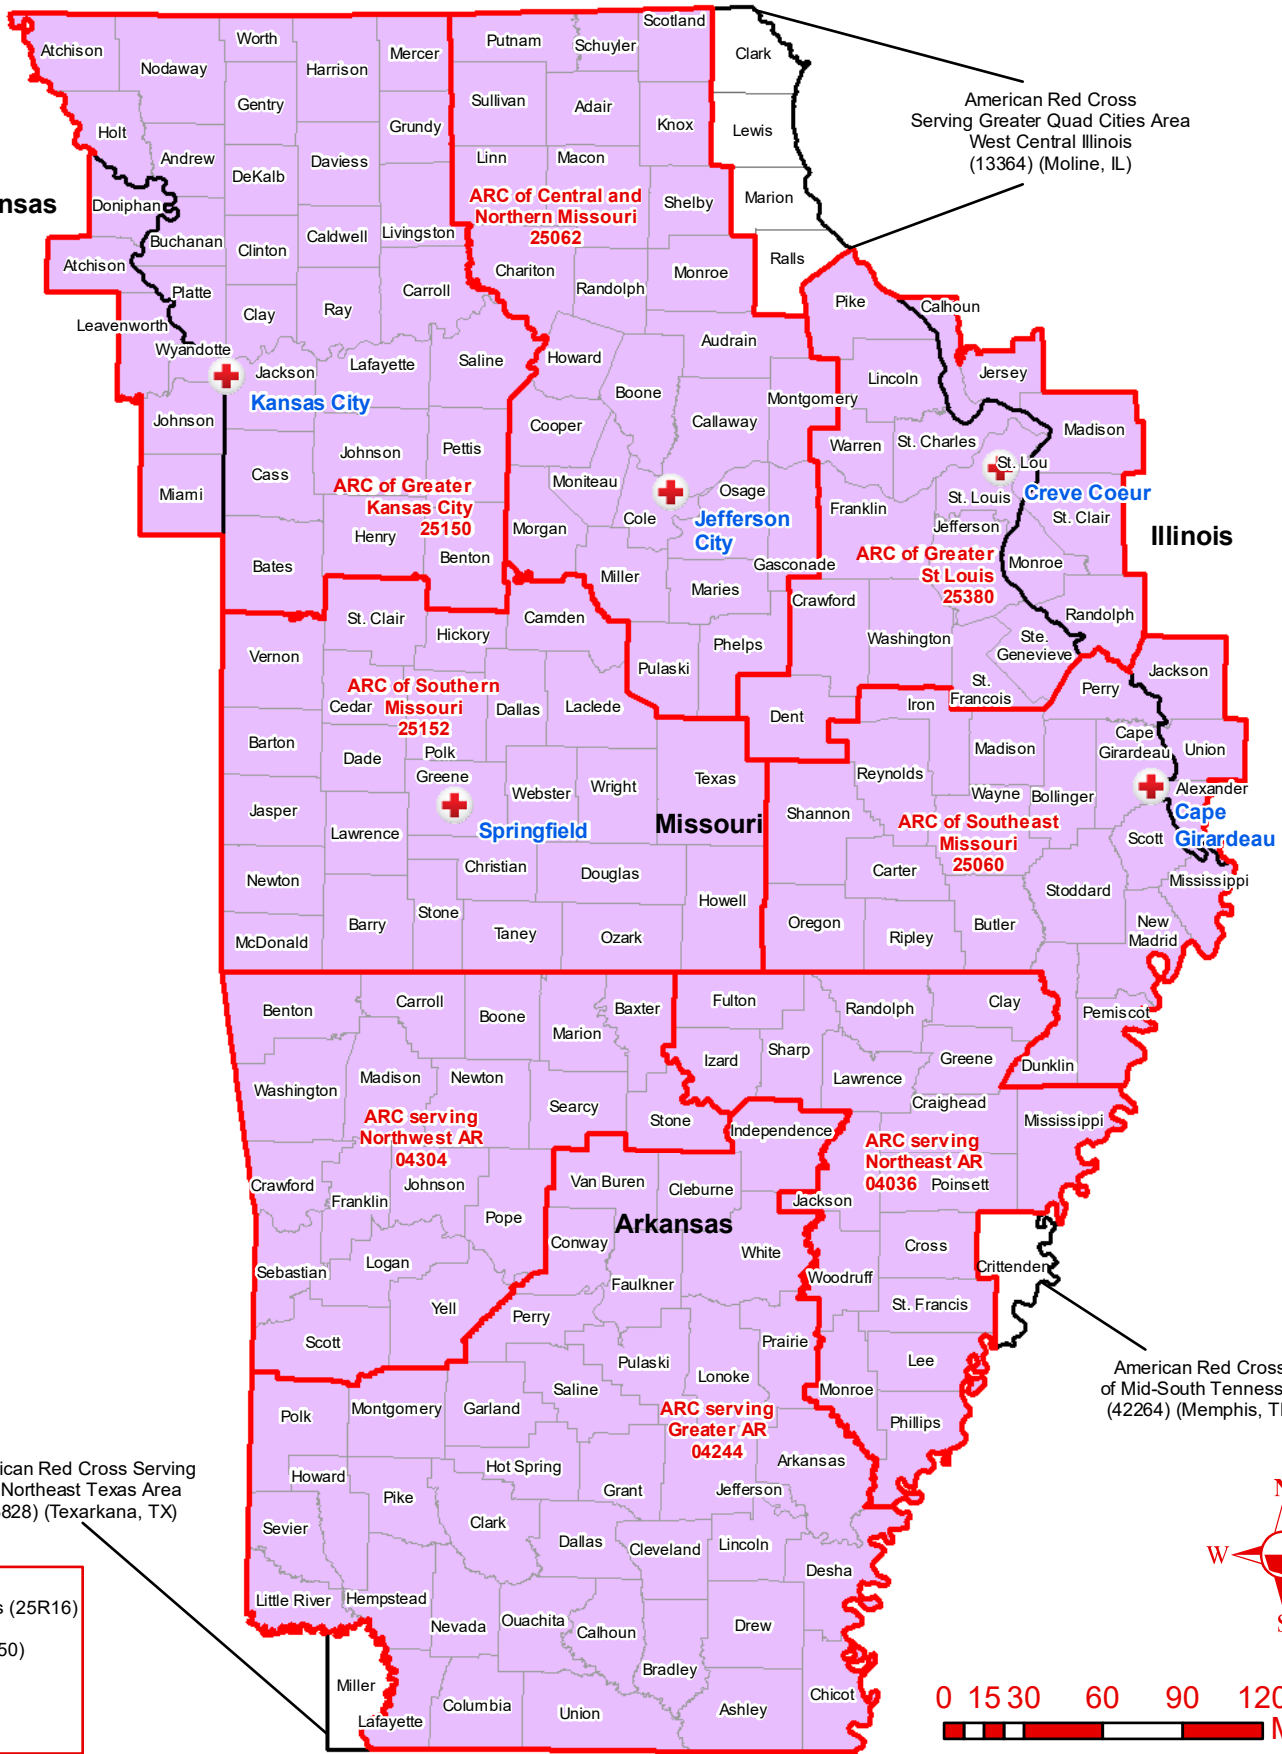

Kansas

American Red Cross  
Serving Greater Quad Cities Area  
West Central Illinois  
(13364) (Moline, IL)

American Red Cross Serving  
the Northeast Texas Area  
(43828) (Texarkana, TX)

American Red Cross  
of Mid-South Tennessee  
(42264) (Memphis, TN)

Region:  
Missouri and Arkansas (25R16)  
Region Headquarters:  
Kansas City, MO (25150)

Division:  
North Central  
D23

# Missouri and Arkansas Region

Chapter Boundaries & Regions by County

- + Chapter Headquarters
- Chapter Boundaries
- States
- Region by County
- Missouri and Arkansas Region

Geospatial Technology

Map Updated:  
August 2018

Red Cross Geography  
as of July 2018

Source:  
ARC Humanitarian Services  
Operations