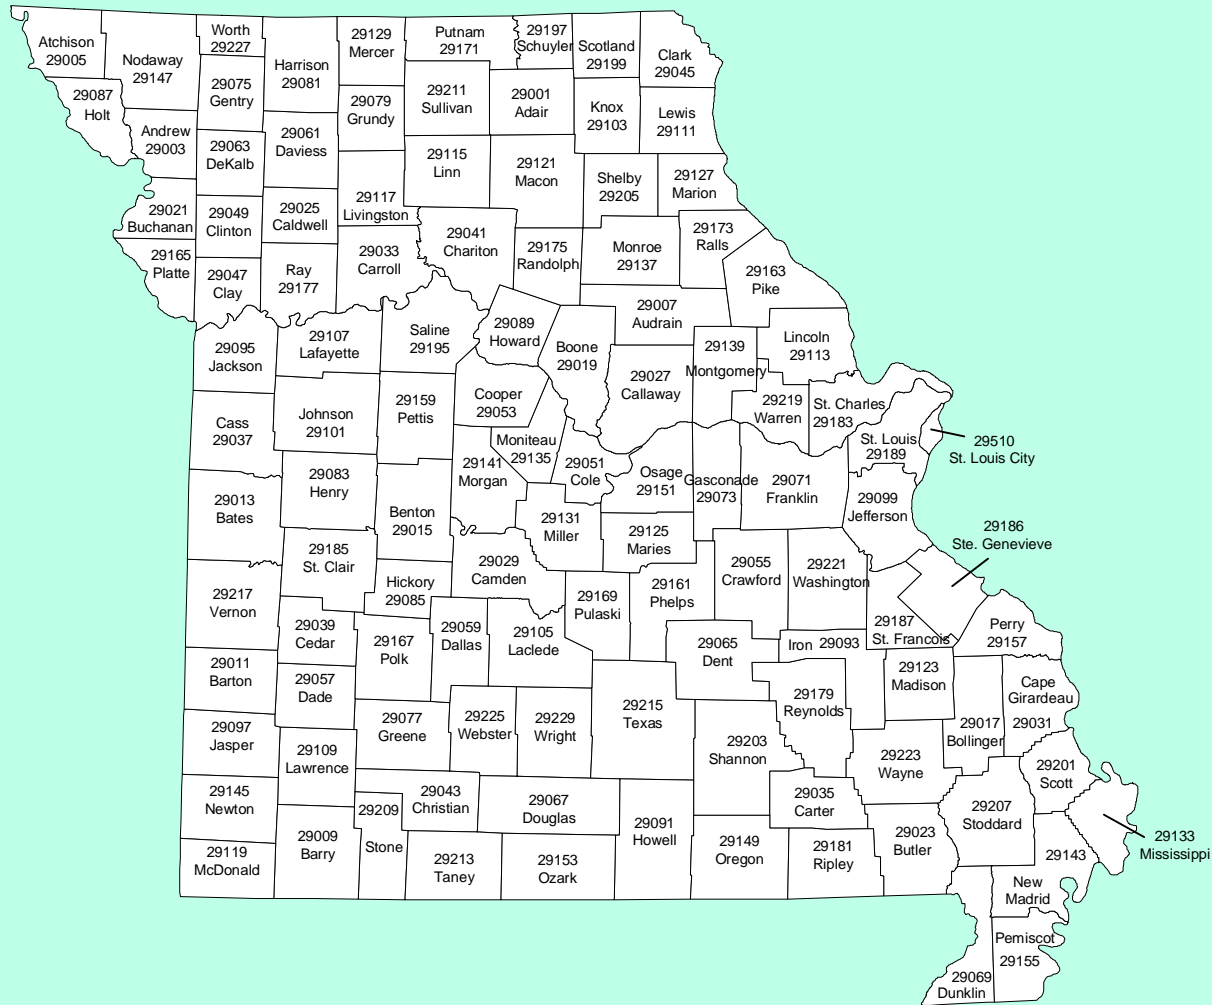

# MISSOURI

## COUNTIES and FIPS CODES

**NATIONAL WEATHER SERVICE**  
**CENTRAL REGION**