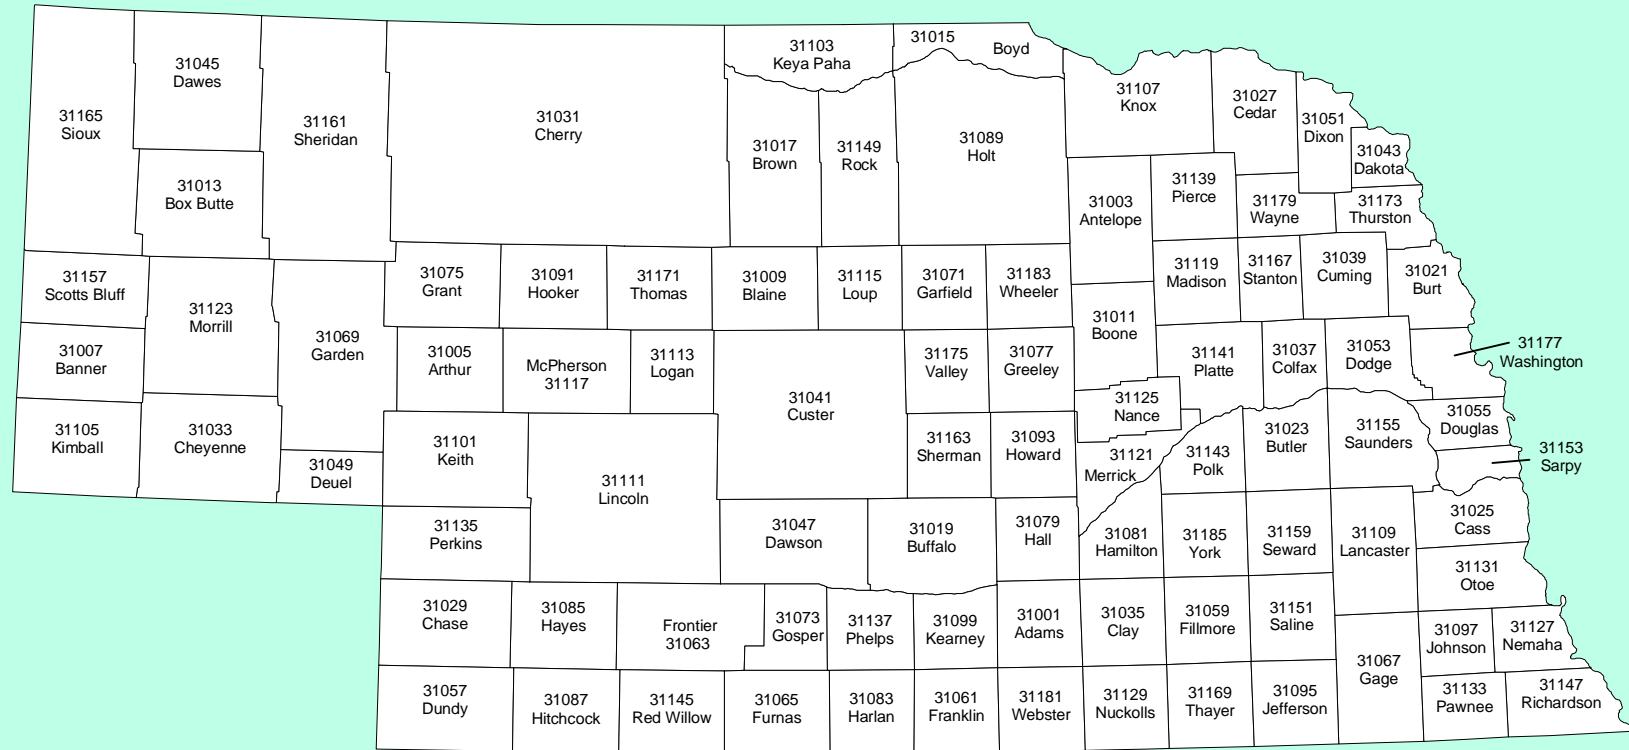

NEBRASKA

COUNTIES and FIPS CODES

**NATIONAL WEATHER SERVICE
CENTRAL REGION**