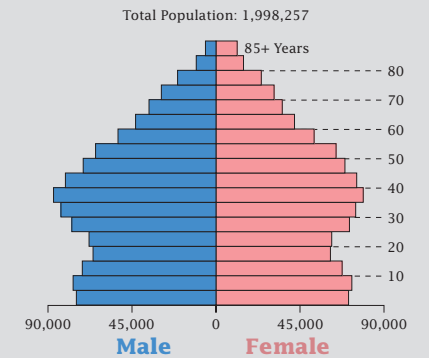

# Census 2000: Nevada Profile

## Population Density by Census Tract

## State Race\* Breakdown

Hispanic or Latino (of any race) makes up **19.7%** of the state population.

## Population by Sex and Age