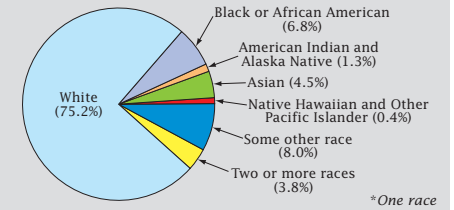

# Census 2000: Nevada Profile

## Population Density by Census Tract

## State Race\* Breakdown

Hispanic or Latino (of any race) makes up **19.7%** of the state population.