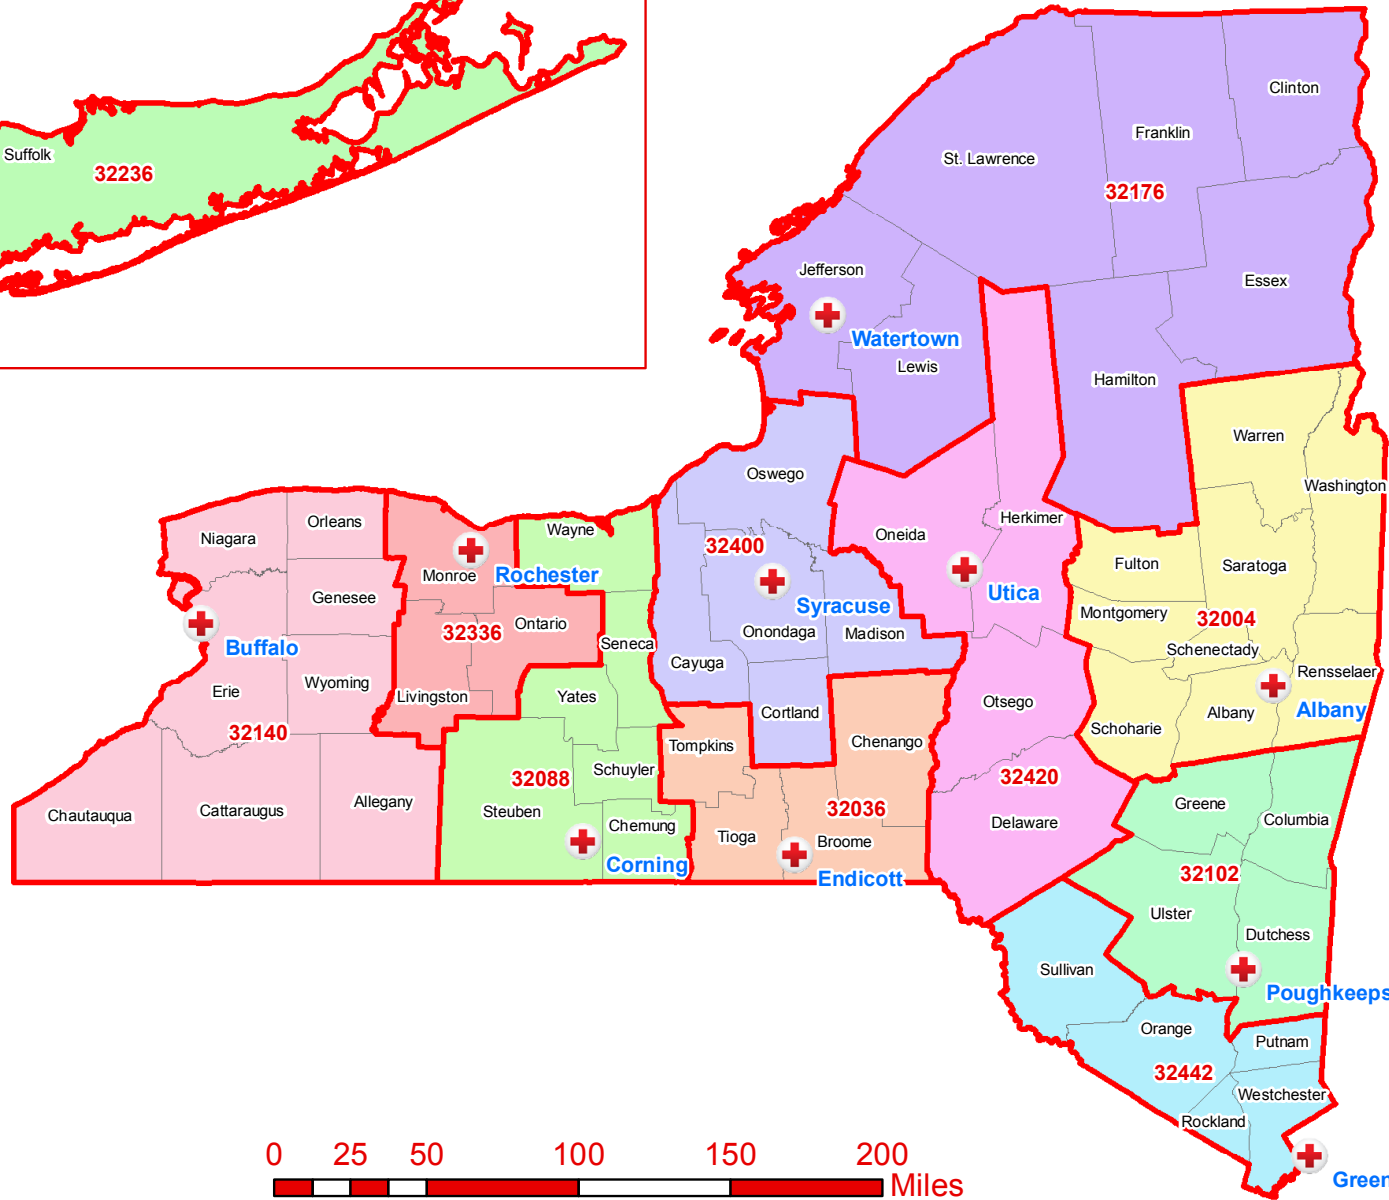

Manhattan & Long Island

Region:
 Eastern New York - 32R04
 Region Headquarters:
 Albany, NY (32004)
 Western and Central New York - 32R20
 Region Headquarters:
 Syracuse, NY (32400)
 Greater New York - 32R16
 Region Headquarters:
 New York, NY (32500)
 Division:
 Northeast
 D27

See Inset Map
 above for Manhattan
 and Long Island

New York
Chapters by County

Legend

- Chapter Headquarters
- Chapter Boundaries

Chapter

- ARC of Central New York
- ARC of Finger Lakes New York
- ARC of Greater New York
- ARC of Greater Rochester New York
- ARC of Long Island New York
- ARC of Metro New York North
- ARC of Mohawk Valley New York
- ARC of North Country New York
- ARC of Northeastern New York
- ARC of Southern Tier New York
- ARC of Western New York

Geospatial Technology
 Map Created:
 March 2018
 Red Cross Geography
 as of March 2018
 Source:
 ARC Humanitarian Services
 Operations