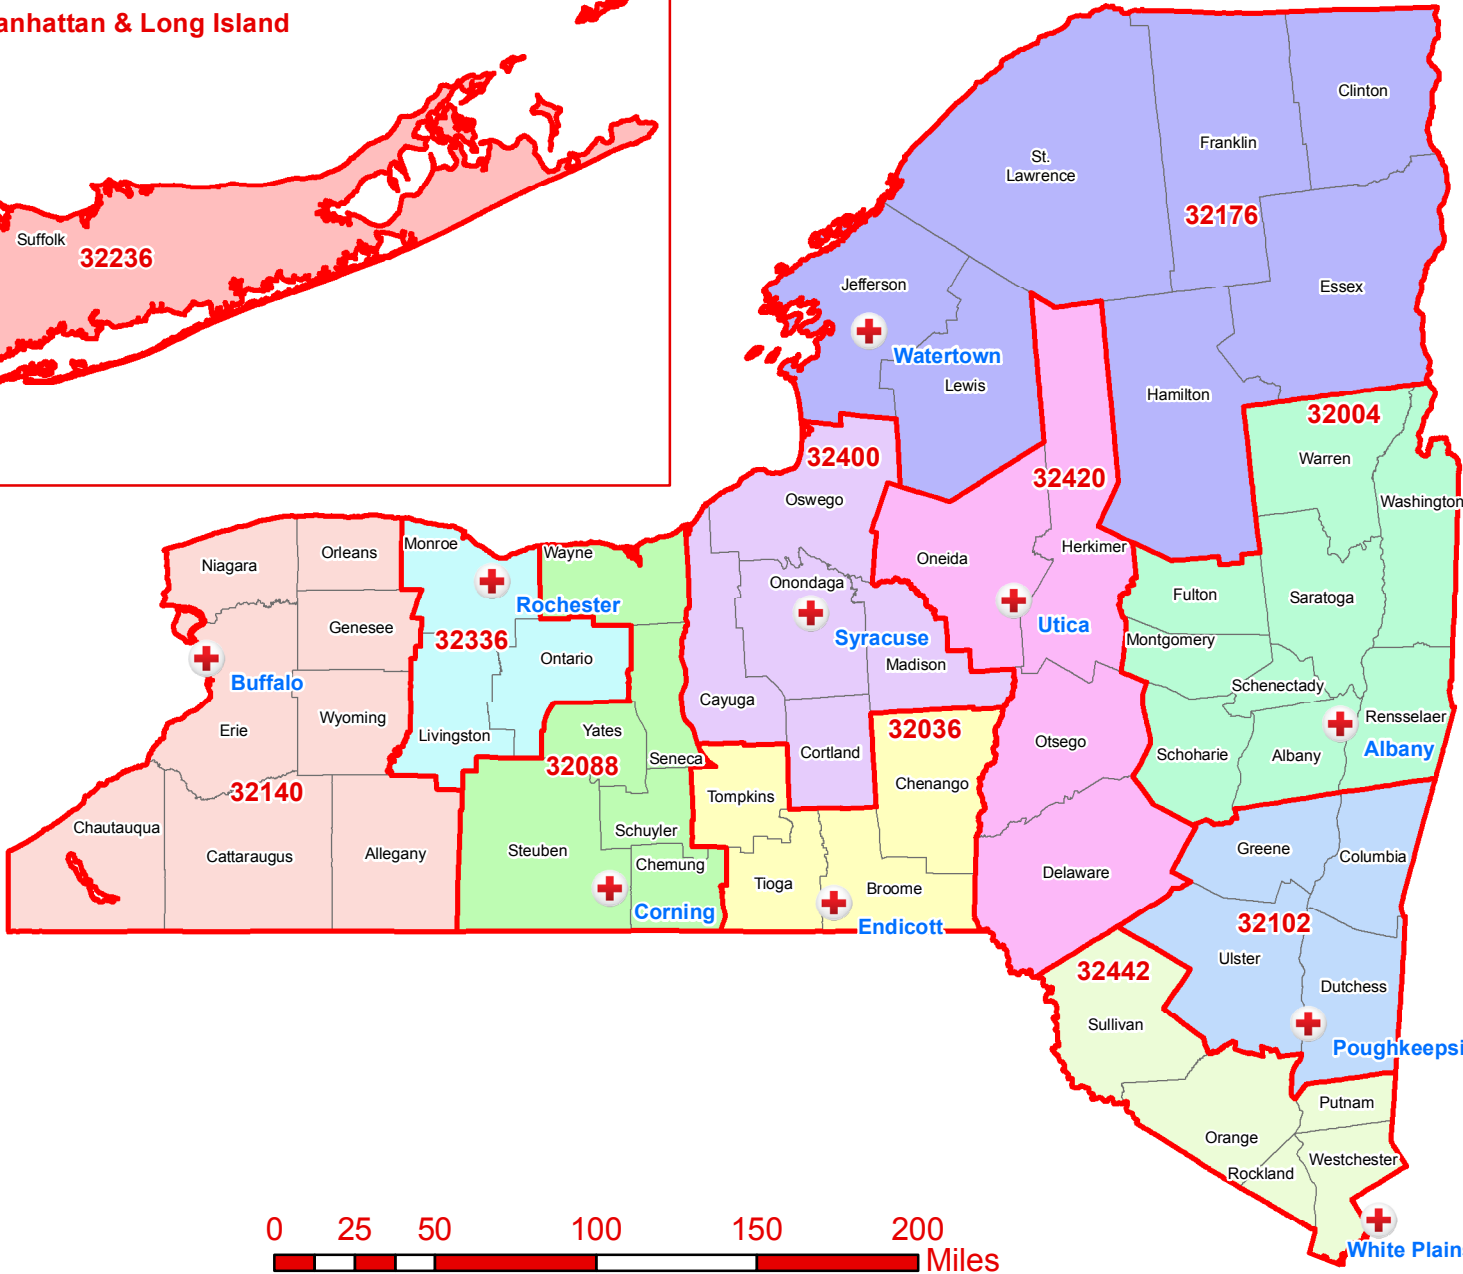

Manhattan & Long Island

Region:
 Eastern New York - 32R04
 Region Headquarters:
 Albany, NY (32004)
 Western and Central New York - 32R20
 Region Headquarters:
 Syracuse, NY (32400)
 Greater New York - 32R16
 Region Headquarters:
 New York, NY (32500)

Division:
 Northeast
 D27

New York Chapters by County

Legend

- Chapter Headquarters
- Chapter Boundaries

Chapter by County	Chapter by County
American Red Cross of Central New York	American Red Cross of Mid Hudson Valley New York
American Red Cross of Finger Lakes New York	American Red Cross of Mohawk Valley New York
American Red Cross of Greater New York	American Red Cross of North Country New York
American Red Cross of Greater Rochester New York	American Red Cross of Northeastern New York
American Red Cross of Long Island New York	American Red Cross of Southern Tier New York
American Red Cross of Metro New York North	American Red Cross of Western New York

Geospatial Technology
 Map Created:
 July 2015
 Red Cross Geography
 as of July 2015
 Source:
 ARC Humanitarian Services
 Operations