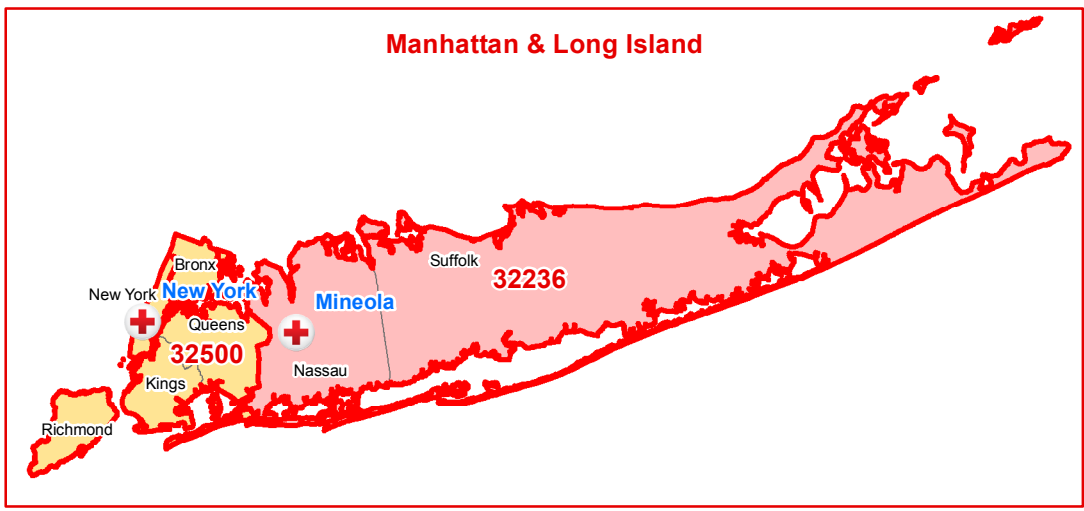

Manhattan & Long Island

Region:
 Eastern New York - 32R04
 Region Headquarters:
 Albany, NY (32004)
 Western and Central New York - 32R20
 Region Headquarters:
 Syracuse, NY (32400)
 Greater New York - 32R16
 Region Headquarters:
 New York, NY (32500)

Division:
 Northeast
 D27

New York Chapters by County

Legend

- Chapter Headquarters
- Chapter Boundaries

Chapter by County	Chapter by County
American Red Cross of Central New York	American Red Cross of Mid Hudson Valley New York
American Red Cross of Finger Lakes New York	American Red Cross of Mohawk Valley New York
American Red Cross of Greater New York	American Red Cross of North Country New York
American Red Cross of Greater Rochester New York	American Red Cross of Northeastern New York
American Red Cross of Long Island New York	American Red Cross of Southern Tier New York
American Red Cross of Metro New York North	American Red Cross of Western New York