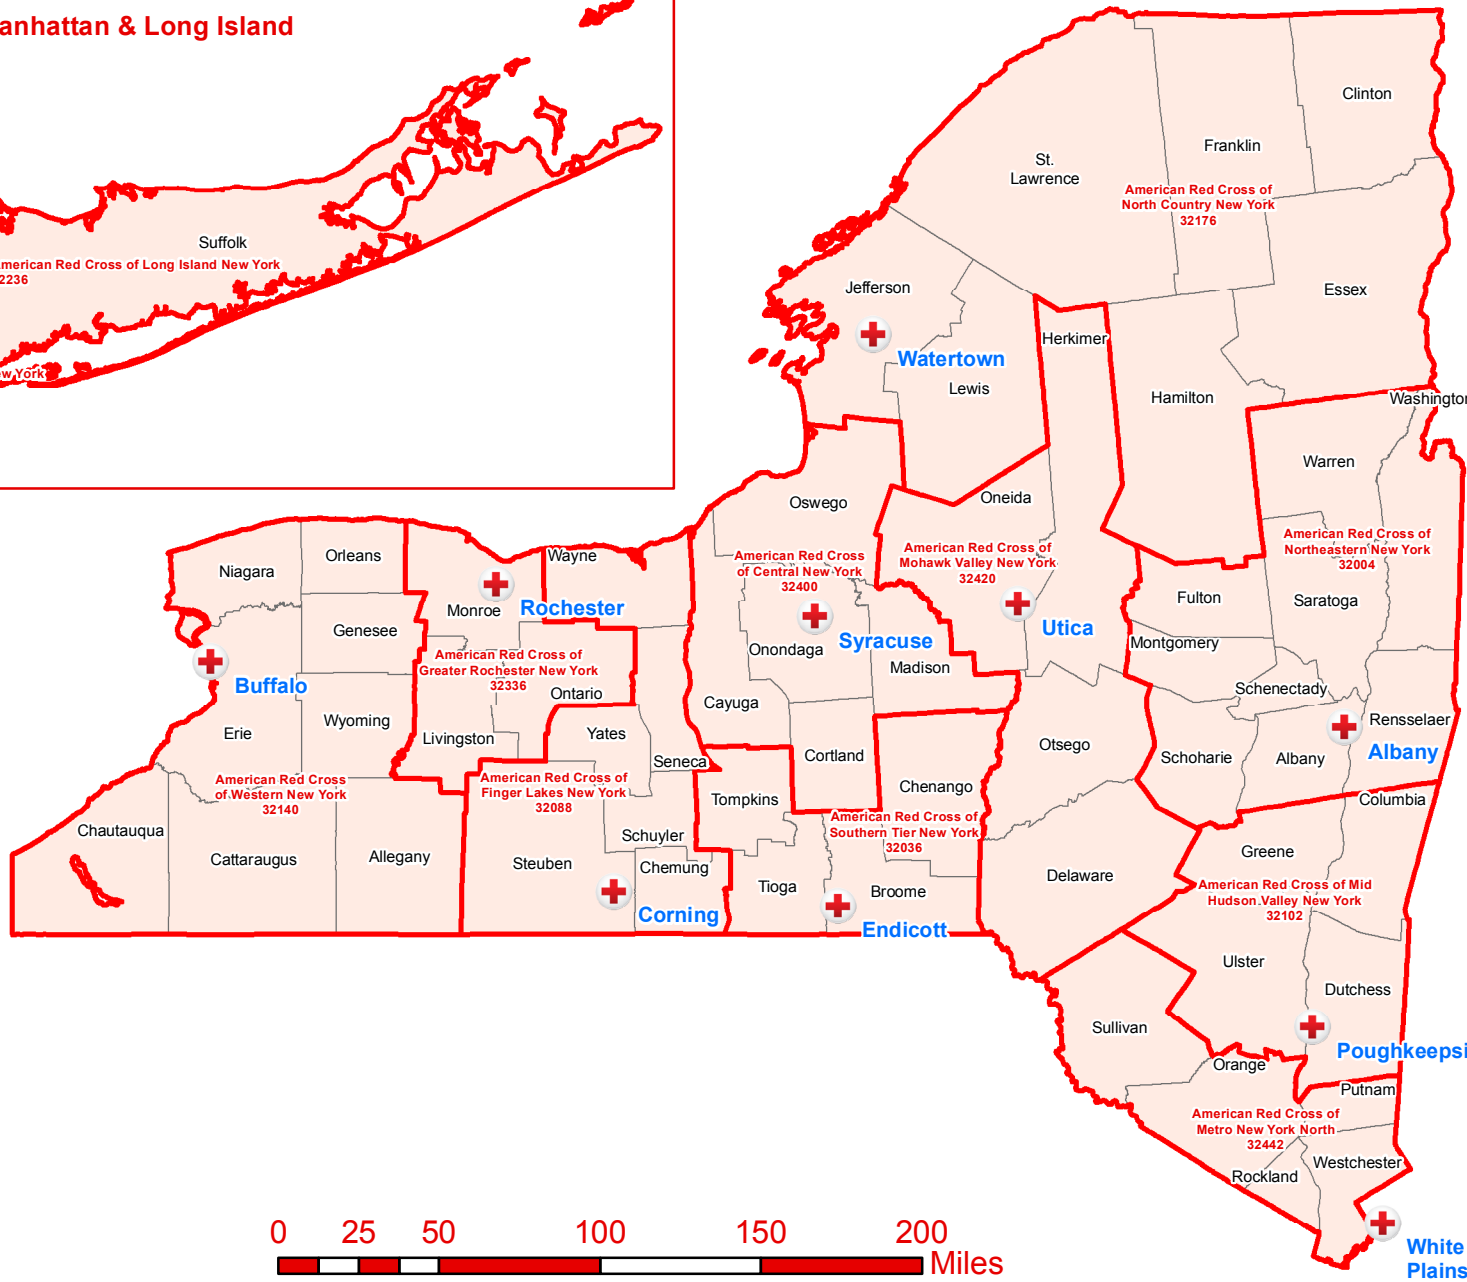

Manhattan & Long Island

Region:
 Eastern New York - 32R04
 Region Headquarters:
 Albany, NY (32004)
 Western and Central New York - 32R20
 Region Headquarters:
 Syracuse, NY (32400)
 Greater New York - 32R16
 Region Headquarters:
 New York, NY (32500)

Division:
 Northeast
 D27

See Inset Map above for Manhattan and Long Island

New York Chapter Boundaries

-  Chapter Headquarters
-  Chapter Boundaries
-  Counties

Geospatial Technology
 Map Created:
 July 2015
 Red Cross Geography
 as of July 2015
 Source:
 ARC Humanitarian Services
 Operations
