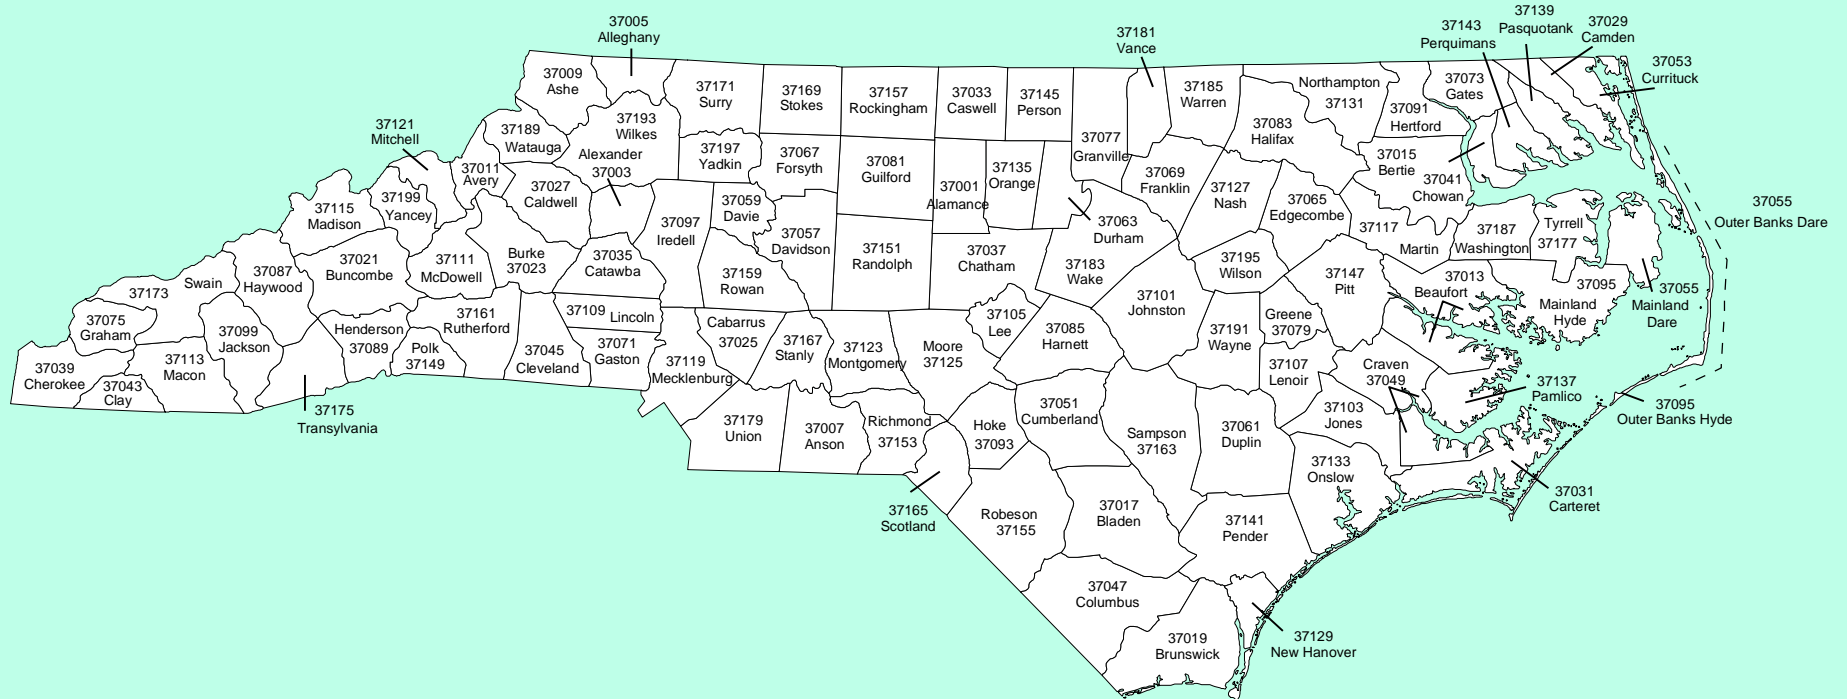

# NORTH CAROLINA COUNTIES and FIPS CODES

**NATIONAL WEATHER SERVICE  
EASTERN REGION**