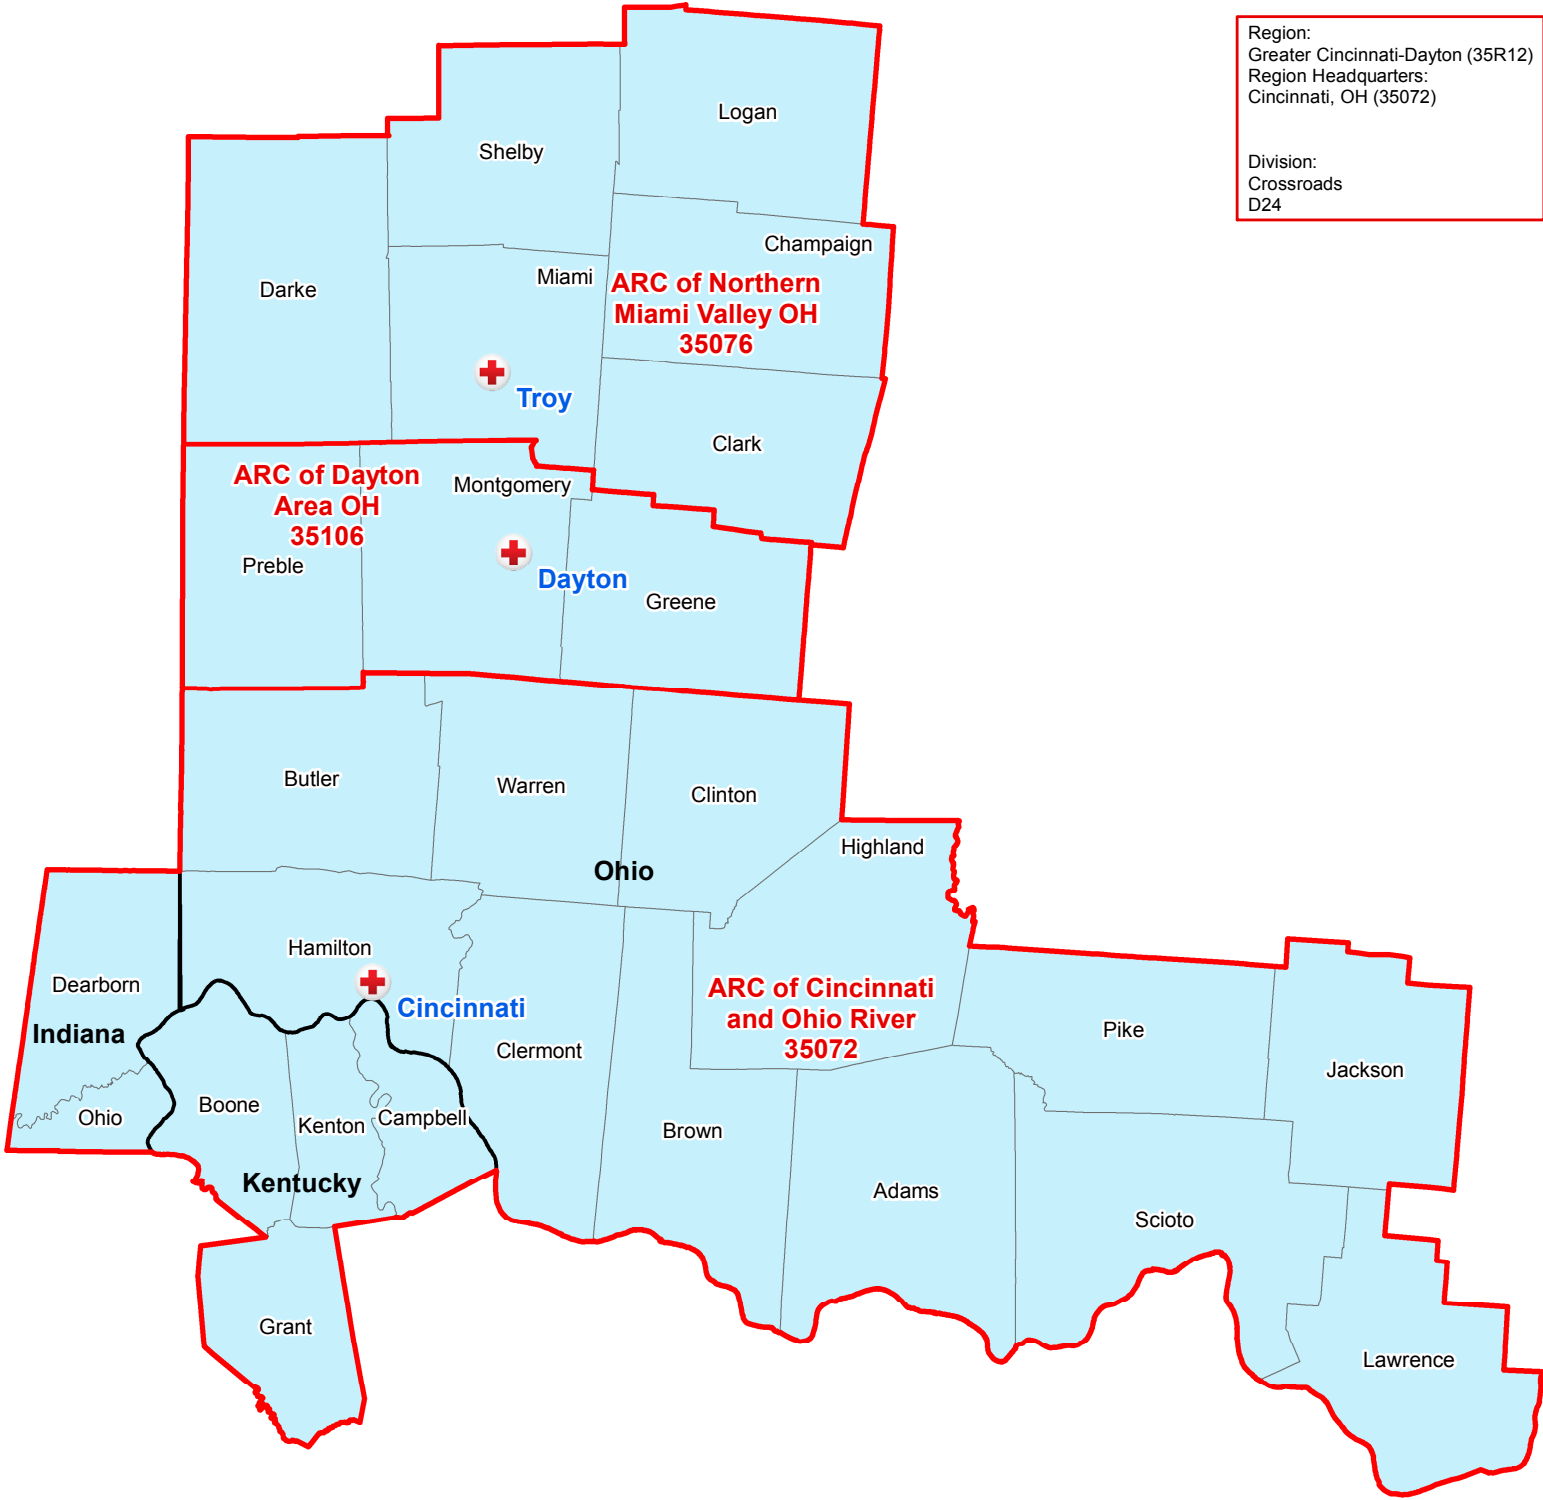

Region:  
Greater Cincinnati-Dayton (35R12)  
Region Headquarters:  
Cincinnati, OH (35072)

Division:  
Crossroads  
D24

# Greater Cincinnati-Dayton Region (35R12)

Chapter Boundaries & Regions by County

- Legend**
- Chapter Headquarters
  - Chapter Boundaries
  - States
  - Region

Geospatial Technology

Map Updated:  
April 2018

Red Cross Geography  
as of March 2018

Source:  
ARC Humanitarian Services  
Operations