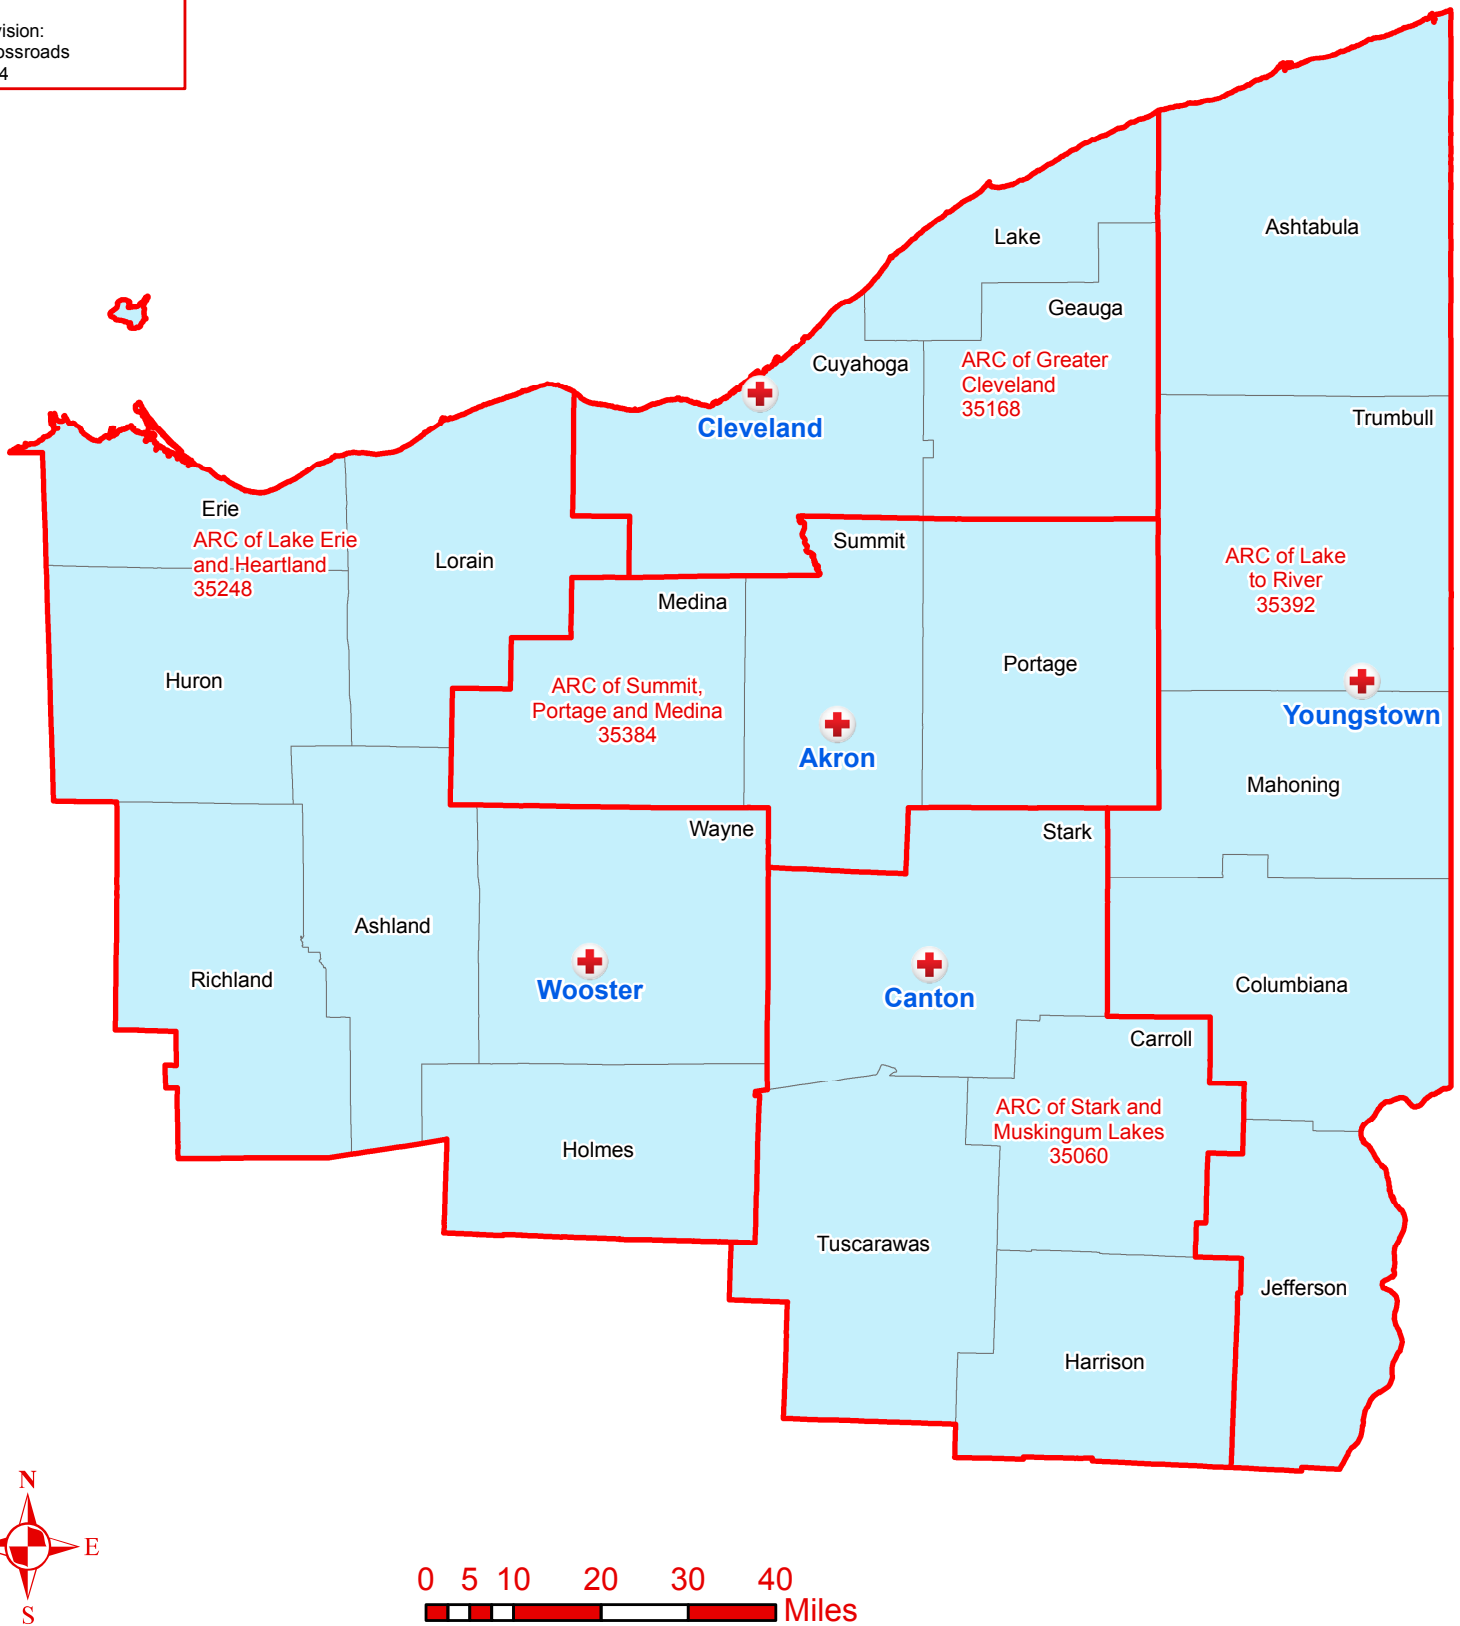

Region:
Northeast Ohio (35R16)
Region Headquarters:
Cleveland, OH (35168)

Division:
Crossroads
D24

Northeast Ohio Region (35R16)

Chapter Boundaries & Regions by County

Legend

- Chapter Headquarters
- Chapter Boundaries
- Region

Geospatial Technology

Map Updated:
April 2018

Red Cross Geography
as of March 2018

Source:
ARC Humanitarian Services
Operations