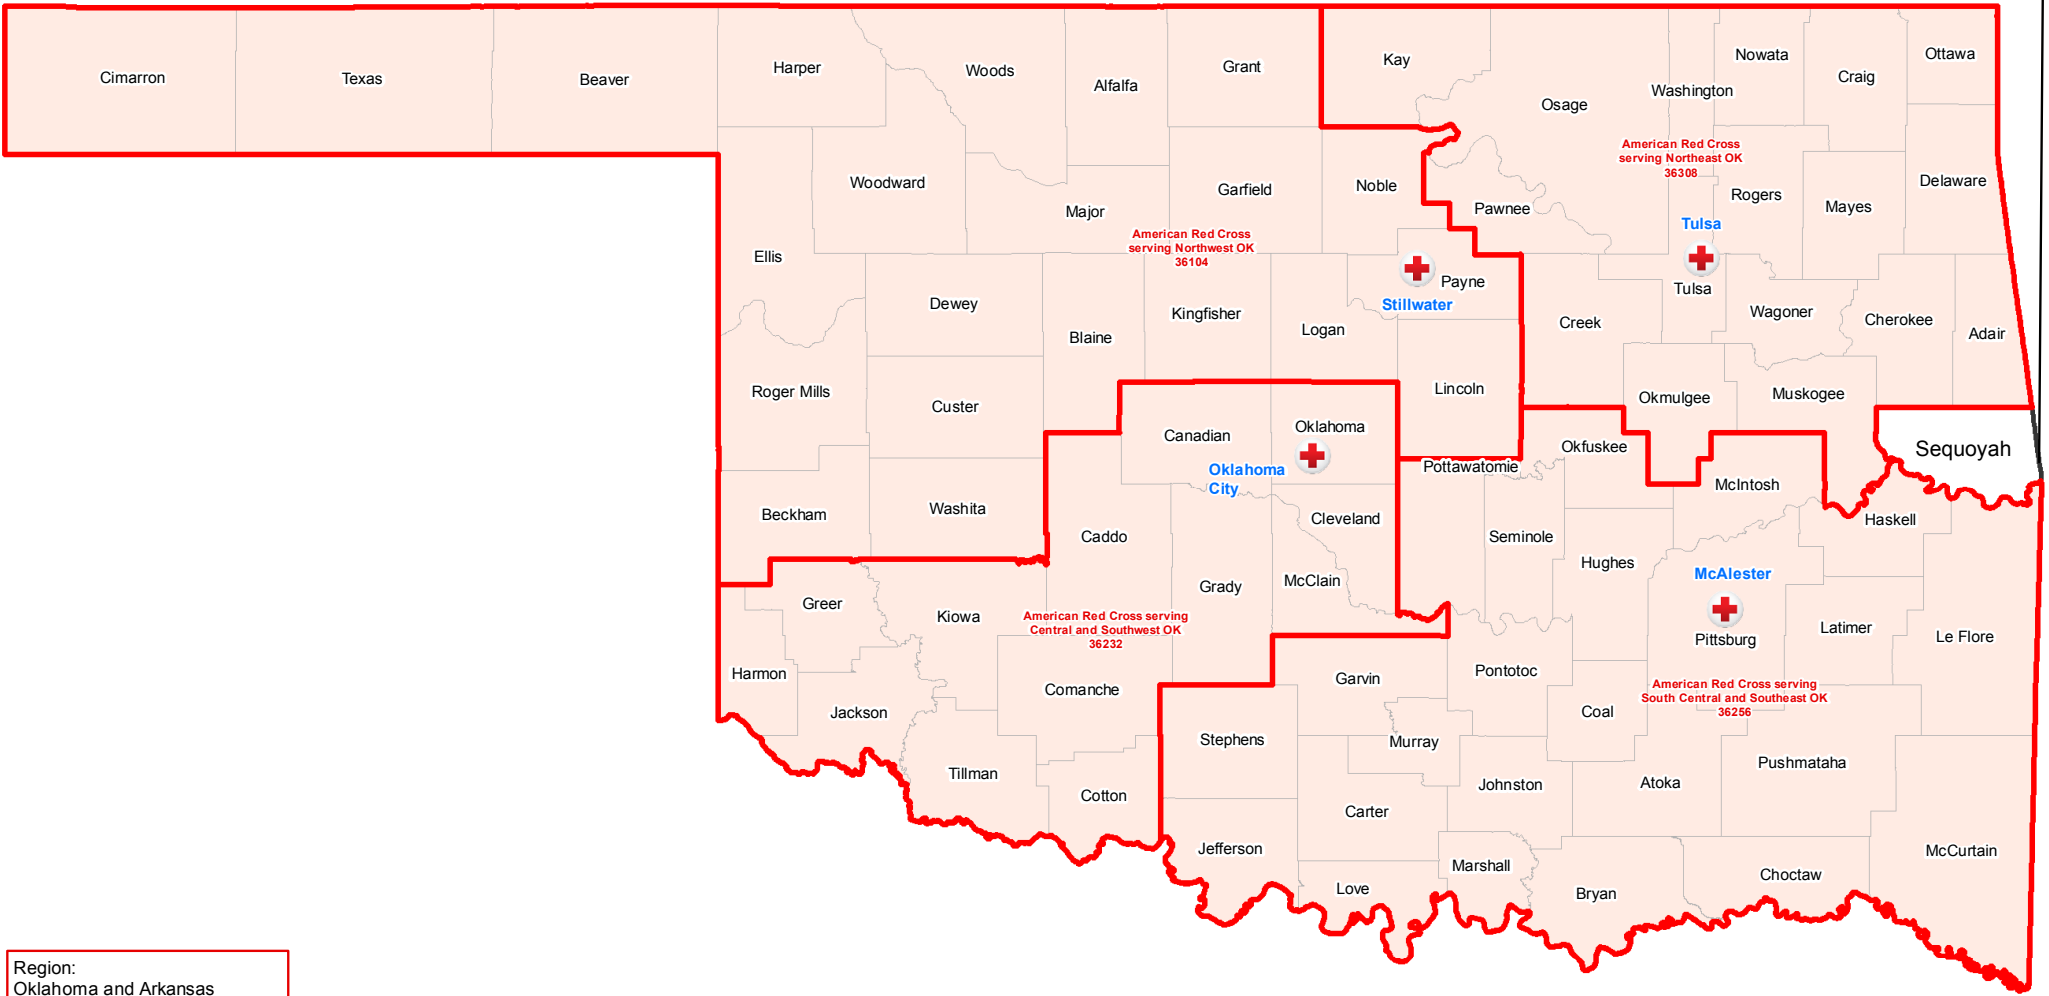

ARC serving Northwest Arkansas  
(04304) (Rogers, AR)

Region:  
Oklahoma and Arkansas  
36R04  
Region Headquarters:  
Oklahoma City, OK (36232)

Division:  
Southwest and Rocky Mountain  
D22

# Oklahoma

## Chapter Boundaries

-  Chapter Headquarters
-  Chapter Boundaries
-  States
-  Counties

Geospatial Technology

Map Updated:  
March 2018

Red Cross Geography  
as of March 2018

Source:  
ARC Humanitarian Services  
Operations