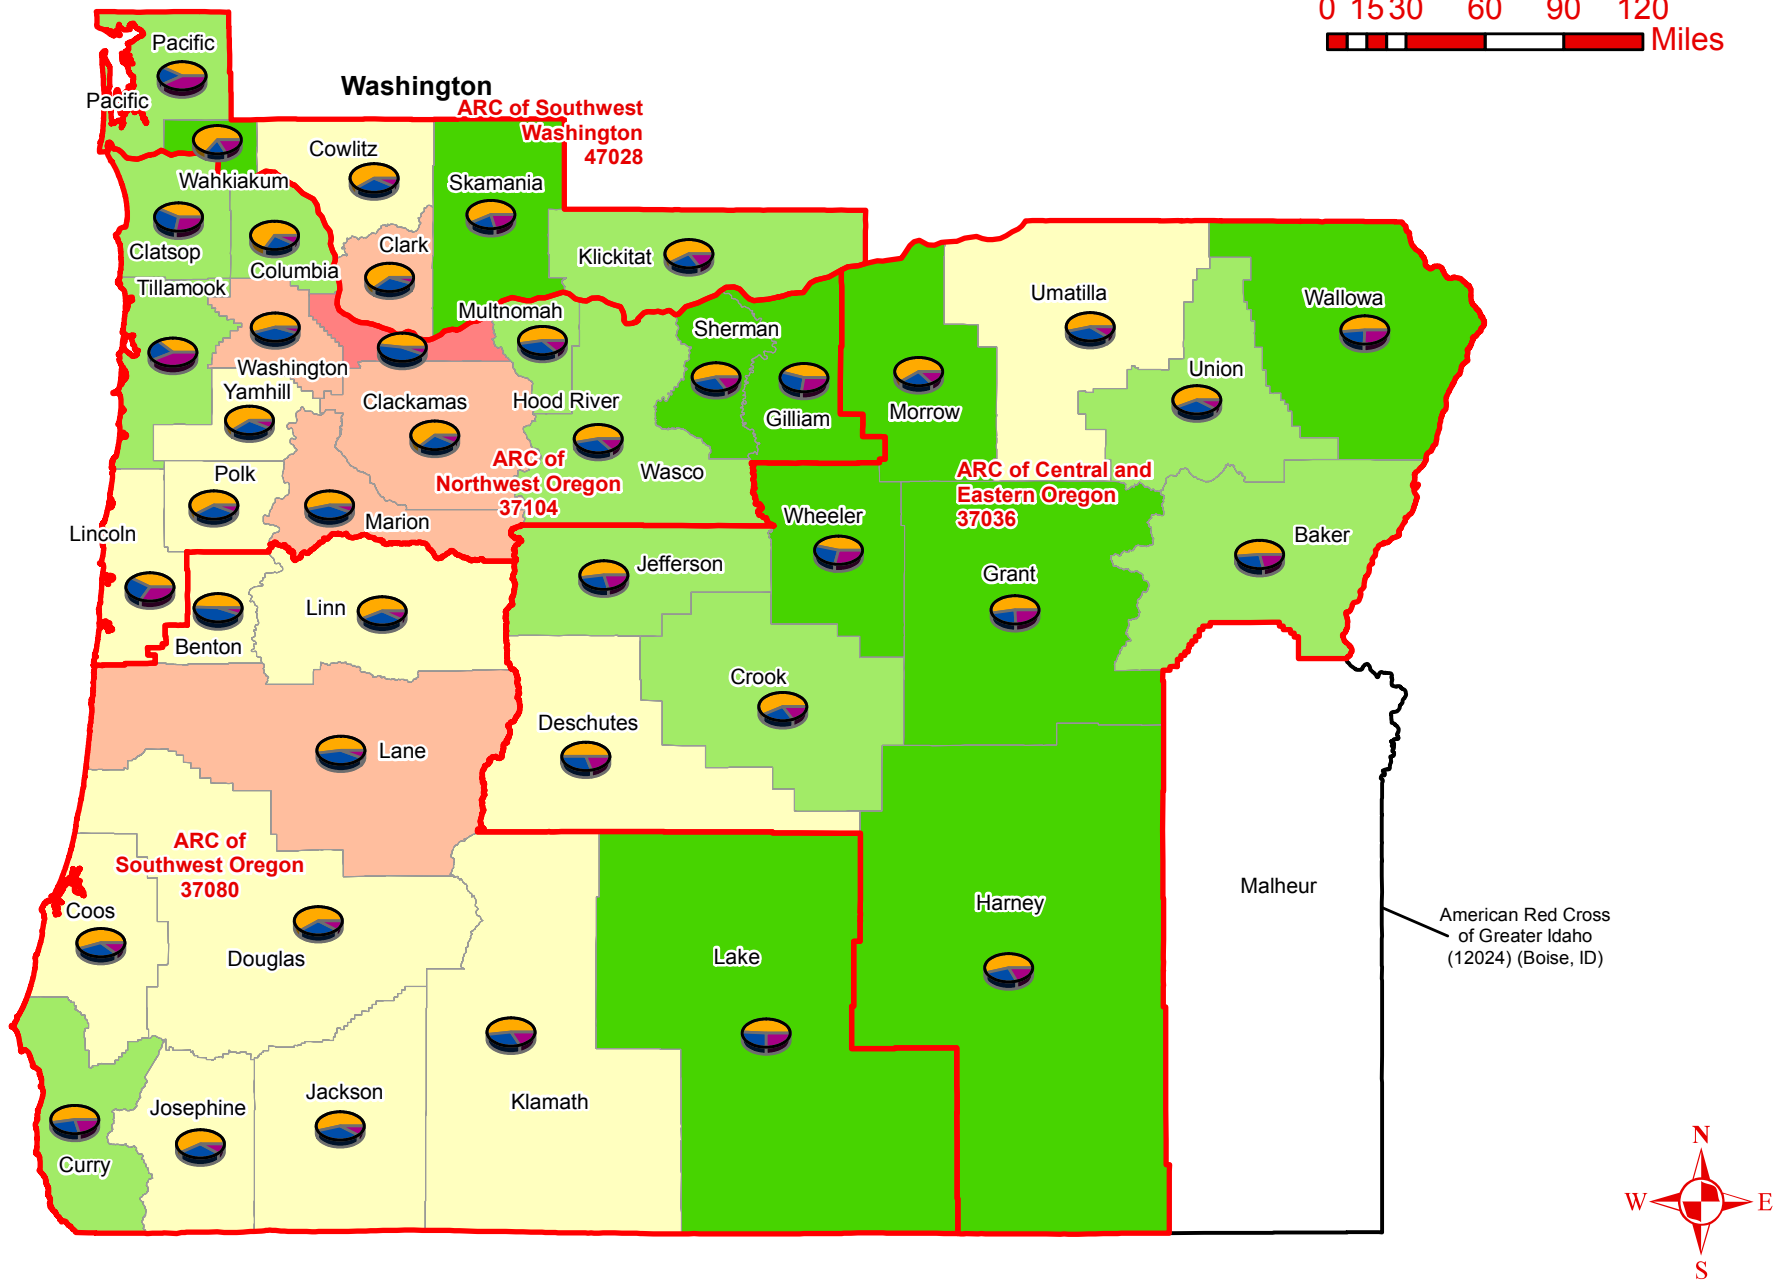

0 15 30 60 90 120 Miles

# Oregon

## Total Housing Units by County

**Legend**

- Chapter
- State
- County

Total Housing Units
911 - 5,888
5,889 - 22,423
22,424 - 95,552
95,553 - 226,158
226,159 - 340,481

Percentage Occupied by	
	Owner
	Renter
	Vacant

Geospatial Technology

Map Created:  
May 2018

Red Cross Geography  
as of May 2018

Source:  
ARC Humanitarian Services  
Operations