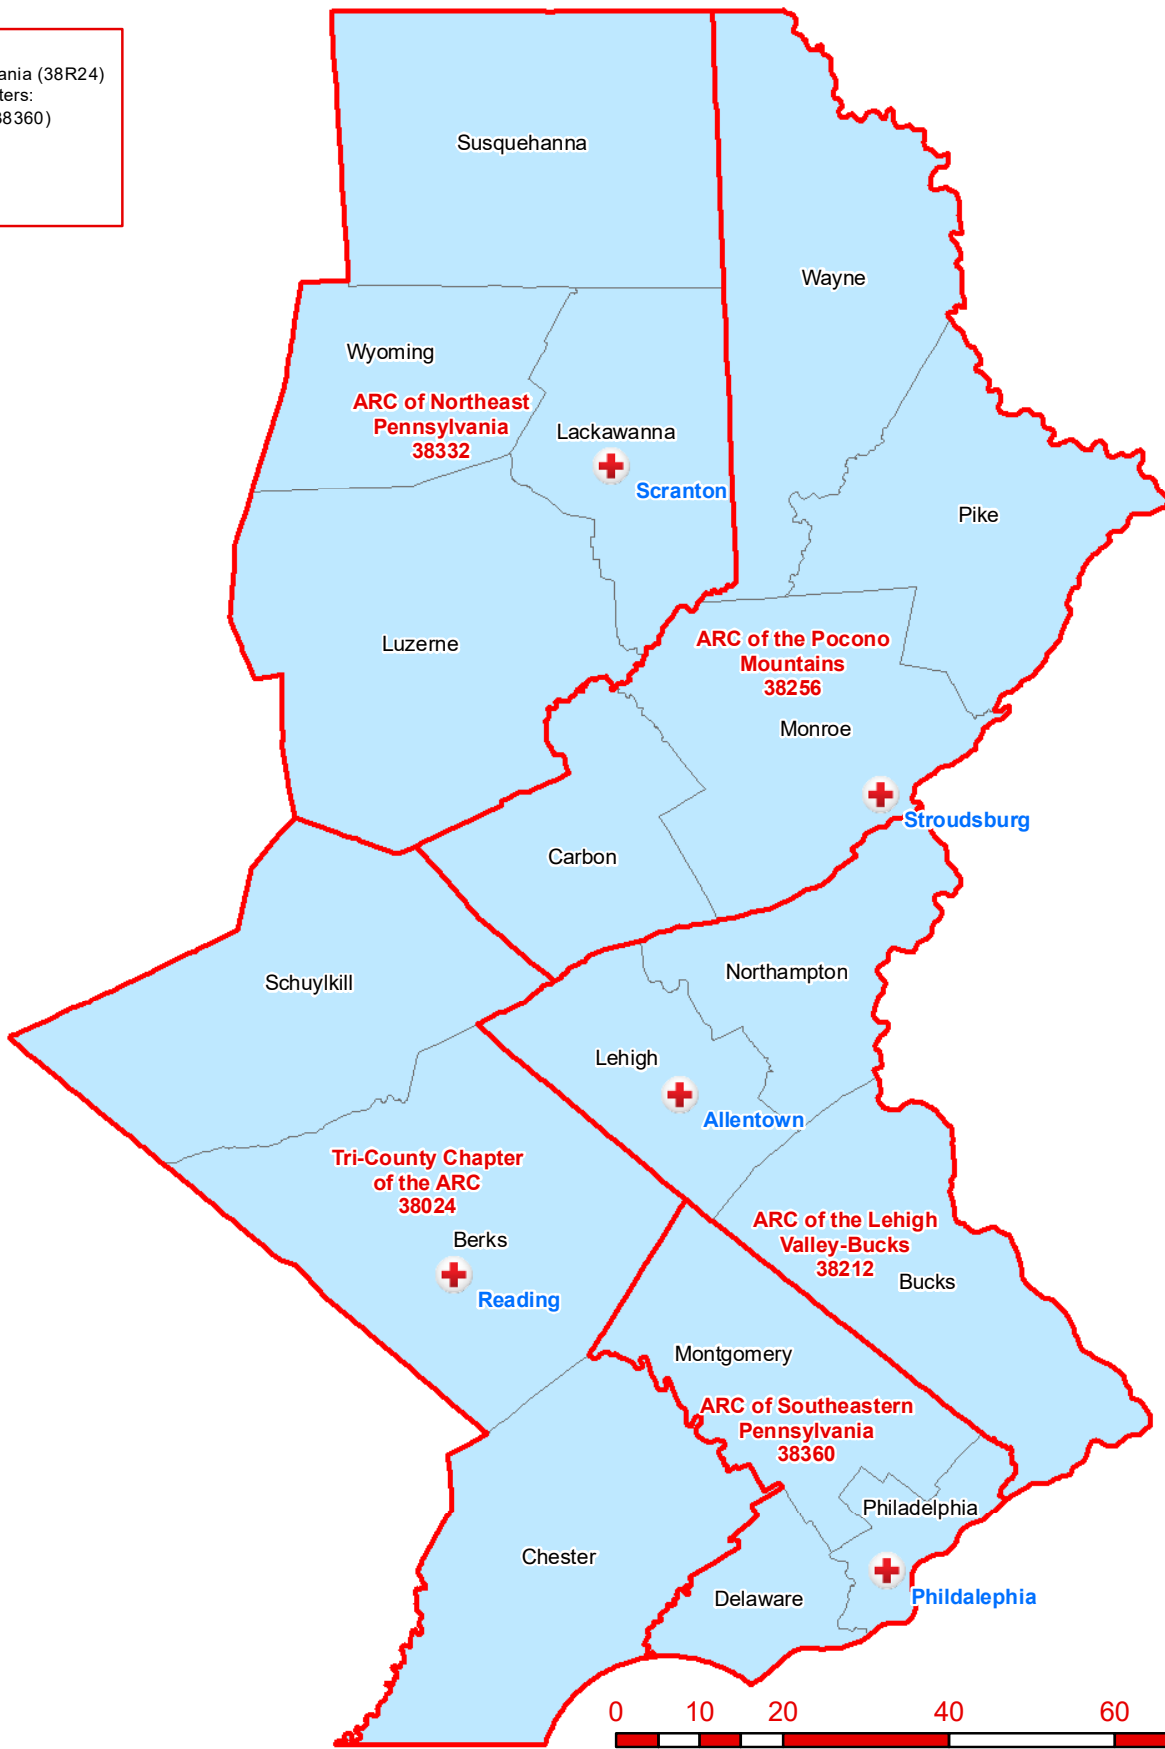

Regions:  
 Eastern Pennsylvania (38R24)  
 Region Headquarters:  
 Philadelphia PA (38360)

Division:  
 Mid-Atlantic  
 D26

# Eastern Pennsylvania Region (38R24)

## Chapter Boundaries & Regions by County

-  Chapter Headquarters
-  Chapter Boundaries
-  Region (38R24)

Geospatial Technology

Map Updated:  
 November 2018

Red Cross Geography  
 as of October 2018

Source:  
 ARC Humanitarian Services  
 Operations