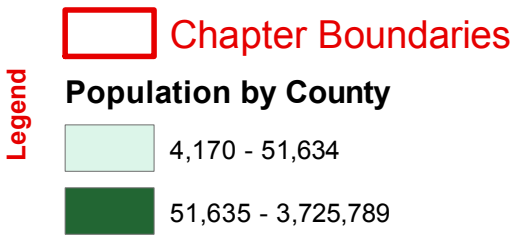

Puerto Rico & U.S. Virgin Islands

Demographics

Geospatial Technology

Map Created:
April 2018

Red Cross Geography
as of March 2018

Source:
ARC Humanitarian Services
Operations