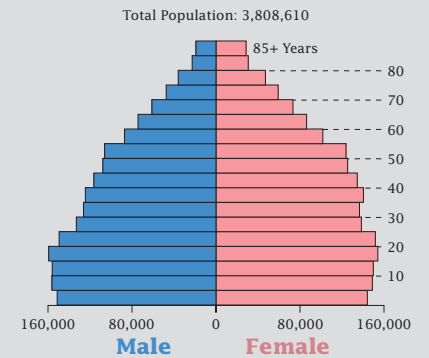

Census 2000: Puerto Rico Profile

Population Density by Census Tract

Puerto Rico Race* Breakdown

Hispanic or Latino (of any race) makes up **98.8%** of the population.

Population by Sex and Age

Housing Tenure

Population Per Square Mile by Census Tract

U.S. CENSUS BUREAU

Helping You Make Informed Decisions • 1902-2002