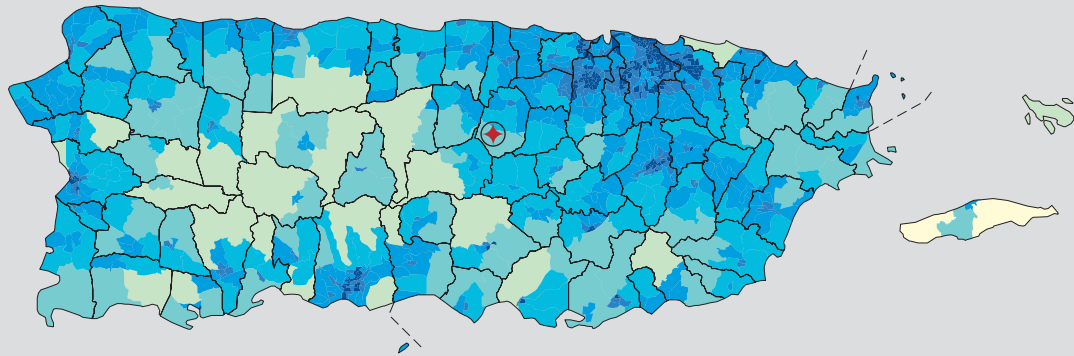

Census 2000: Puerto Rico Profile

Population Density by Census Tract

Puerto Rico Race* Breakdown

Hispanic or Latino (of any race) makes up **98.8%** of the population.

Population by Sex and Age

Housing Tenure

Population Per Square Mile by Census Tract

U.S. CENSUS BUREAU

Helping You Make Informed Decisions • 1902-2002