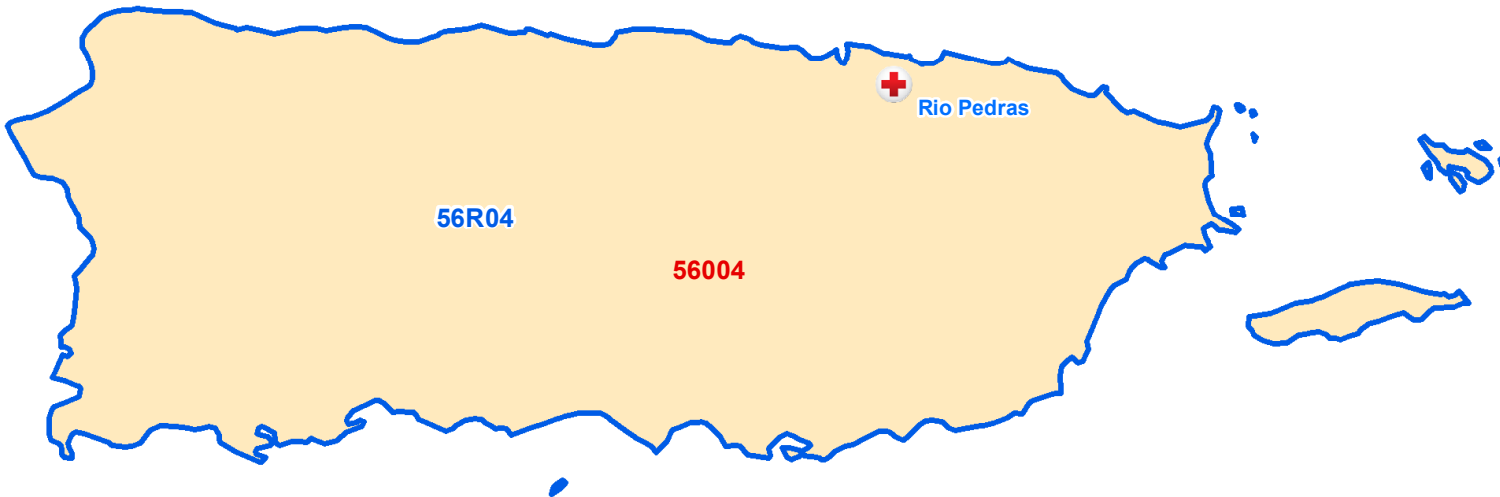

Puerto Rico

U.S. Virgin Islands

Region:
Puerto Rico
56R04
Region Headquarters:
San Juan, PR (56004)

Division:
Southeast and Caribbean
D25

Puerto Rico Region (Puerto Rico & USVI)

Chapters by County

Legend

-  Chapter Headquarters
-  Region Boundaries
- Chapter by County**
-  ARC of Puerto Rico

Geospatial Technology

Map Created:
March 2018

Red Cross Geography
as of March 2018

Source:
ARC Humanitarian Services
Operations

 esri