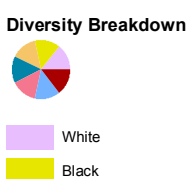

Rhode Island

Demographics

* Number under the county label is the percentage of Hispanic/Latino for that county.

Geospatial Technology

Map Created:
April 2018

Red Cross Geography
as of March 2018

Source:
ARC Humanitarian Services
Operations