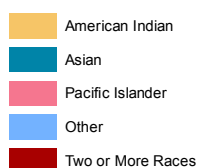

Rhode Island

Demographics

* Number under the county label is the percentage of Hispanic/Latino for that county.

Geospatial Technology

Map Created:
April 2018

Red Cross Geography
as of March 2018

Source:
ARC Humanitarian Services
Operations