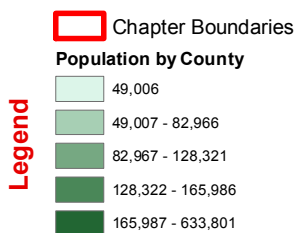

Rhode Island

Demographics

* Number under the county label is the percentage of Hispanic/Latino for that county.

Geospatial Technology

Map Created:
April 2018

Red Cross Geography
as of March 2018

Source:
ARC Humanitarian Services
Operations