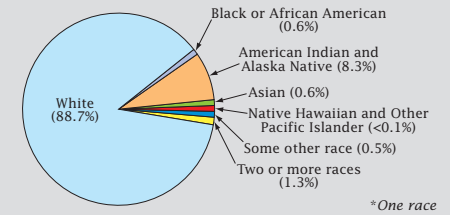

Census 2000: South Dakota Profile

Population Density by Census Tract

State Race* Breakdown

Hispanic or Latino (of any race) makes up **1.4%** of the state population.

Population by Sex and Age

Housing Tenure