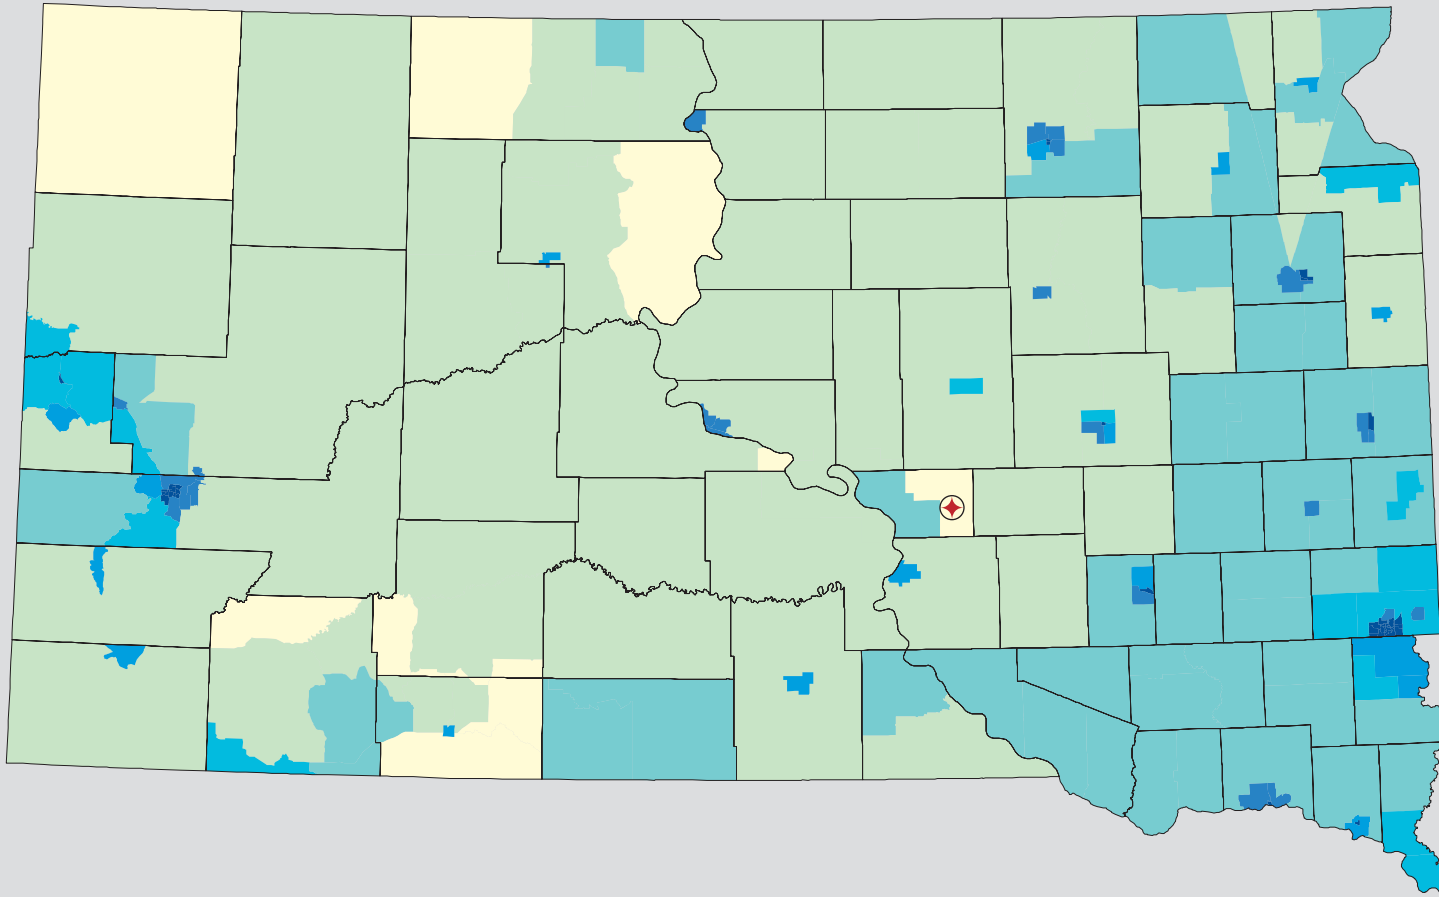

Census 2000: South Dakota Profile

Population Density by Census Tract

State Race* Breakdown

Hispanic or Latino (of any race) makes up **1.4%** of the state population.

Population by Sex and Age

Housing Tenure

Population Per Square Mile by Census Tract

U.S. CENSUS BUREAU

Helping You Make Informed Decisions • 1902-2002