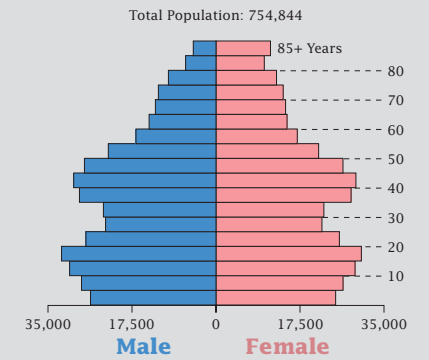

Census 2000: South Dakota Profile

Population Density by Census Tract

State Race* Breakdown

Hispanic or Latino (of any race) makes up **1.4%** of the state population.

Population by Sex and Age

Housing Tenure

Population Per Square Mile by Census Tract

U.S. CENSUS BUREAU

Helping You Make Informed Decisions • 1902-2002