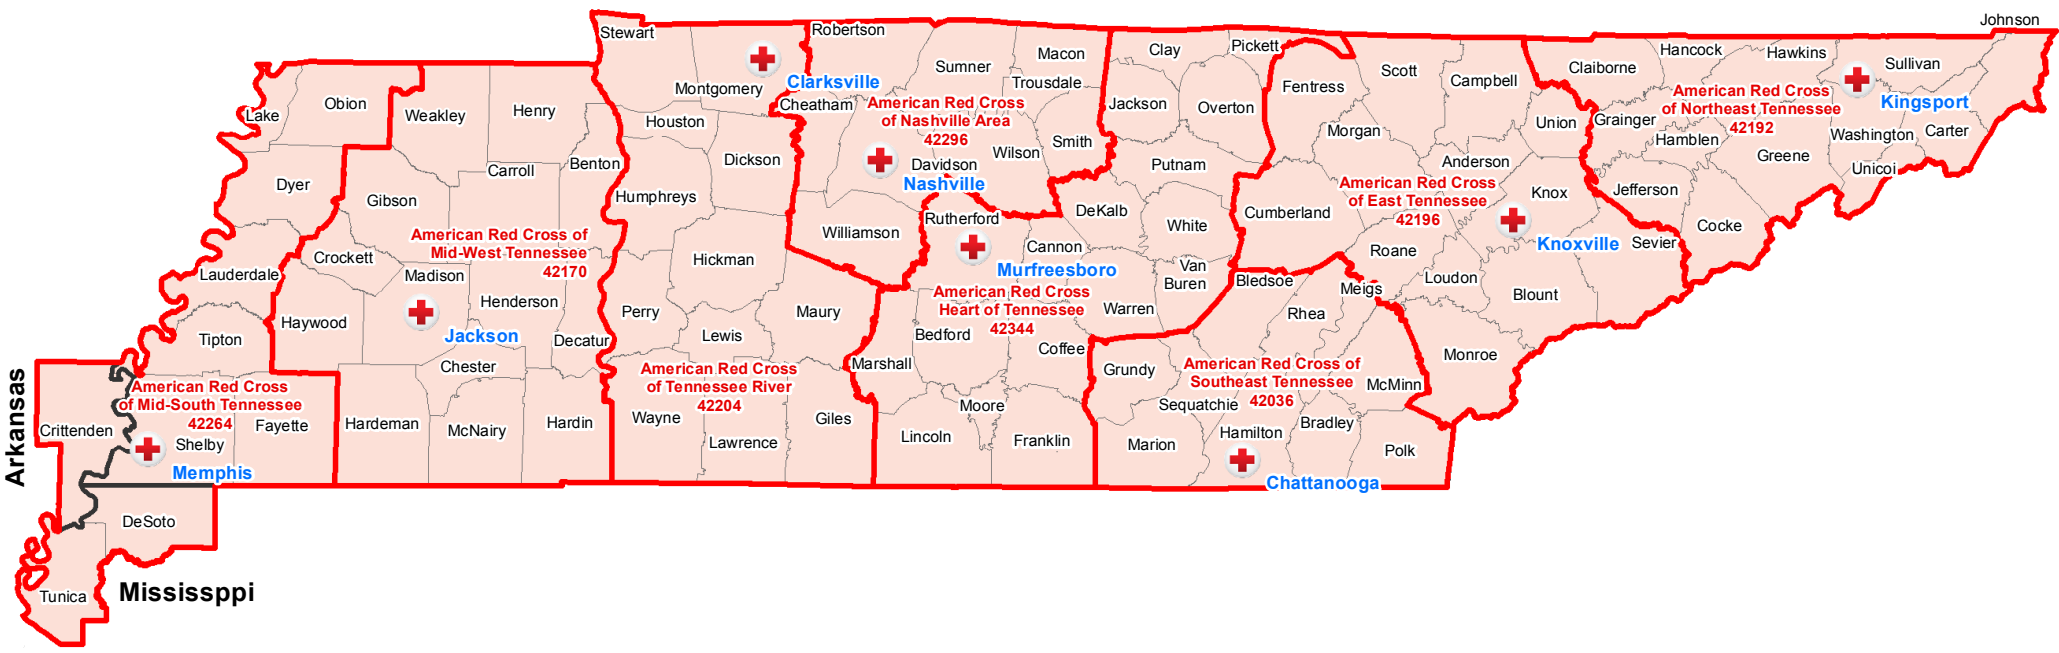

Tennessee

Region:
Tennessee (42R20)
Region Headquarters:
Nashville, TN (42296)

Division:
Mid-Atlantic
D26

Tennessee

Chapter Boundaries

- Chapter Headquarters
- Chapter Boundaries
- States
- Counties

Geospatial Technology

Map Updated:
November 2015

Red Cross Geography
as of September 2015

Source:
ARC Humanitarian Services
Operations