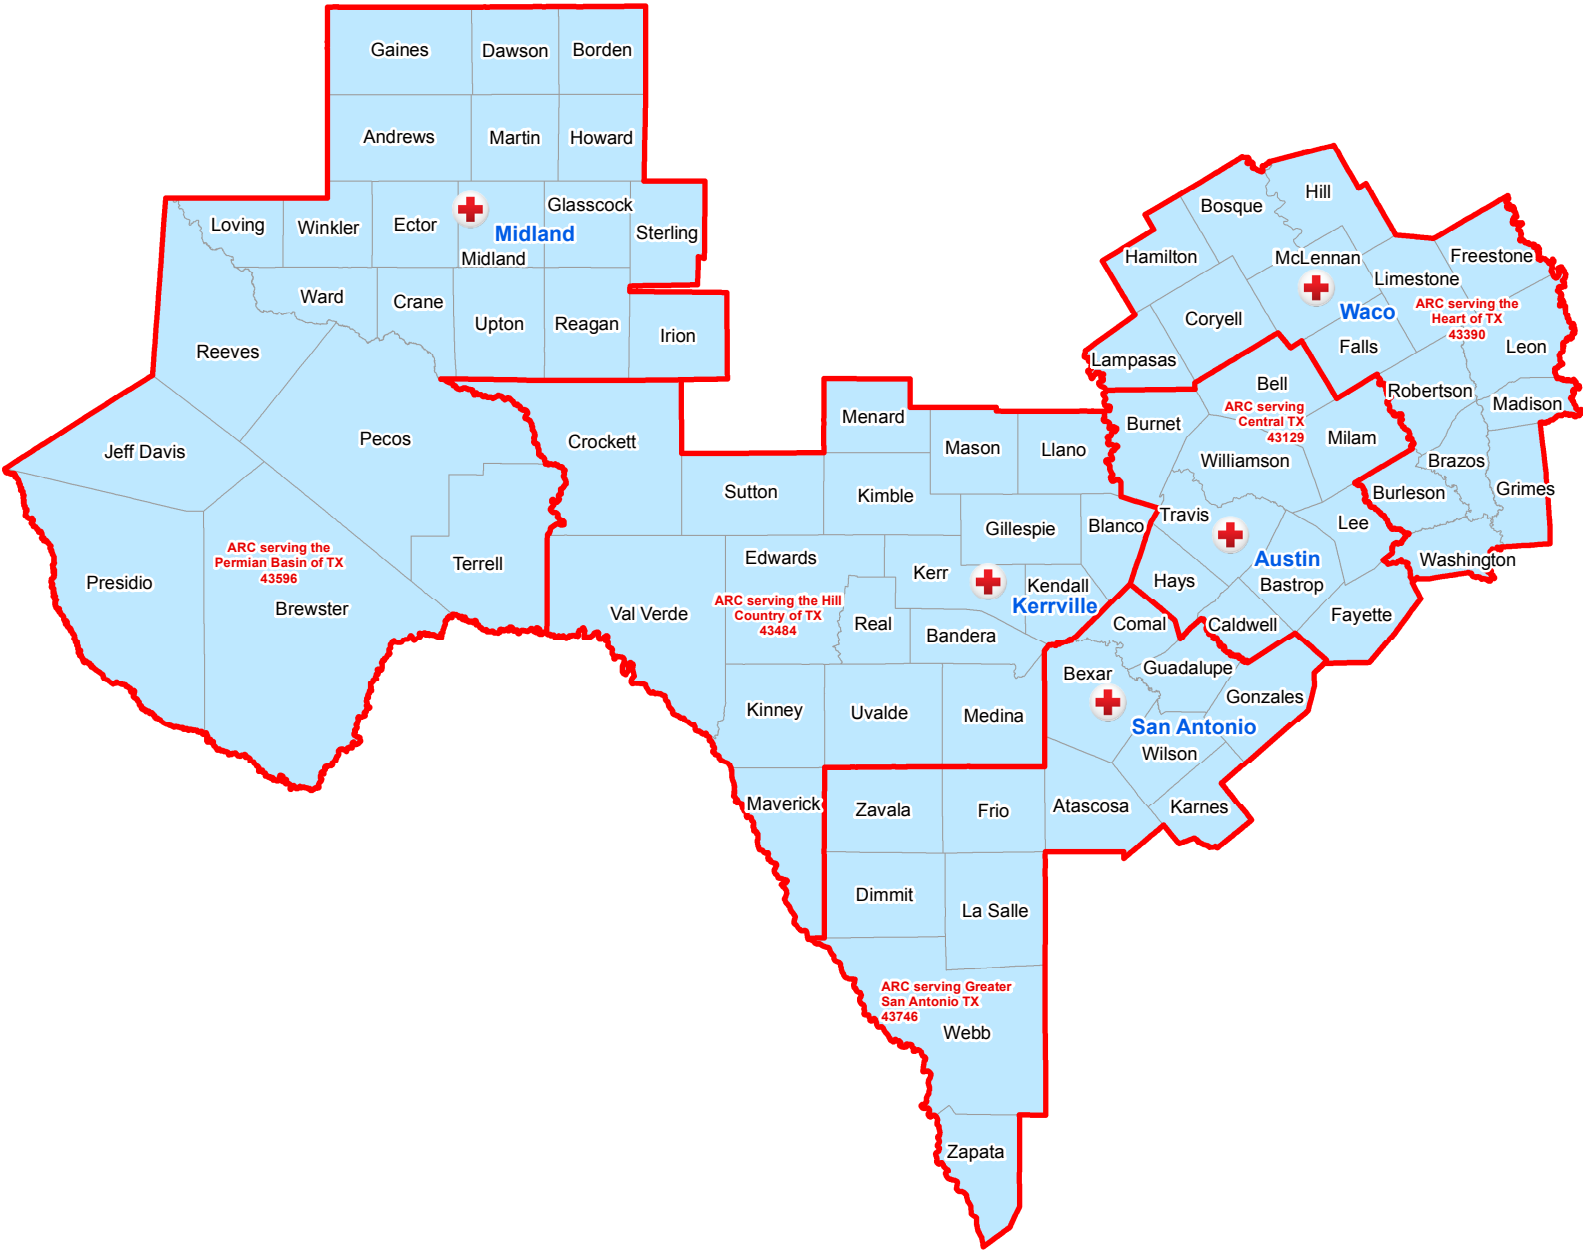

Region:
 Central and South Texas (43R08)
 Region Headquarters:
 Austin, TX (43129)

Division:
 Southwest and Rocky Mountain
 D22

Central and South Texas Region (43R08)

Chapter Boundaries & Regions by County

-  Chapter Headquarters
-  Chapter Boundaries
-  Region

Geospatial Technology

Map Created:
April 2018

Red Cross Geography
as of March 2018

Source:
ARC Humanitarian Services
Operations