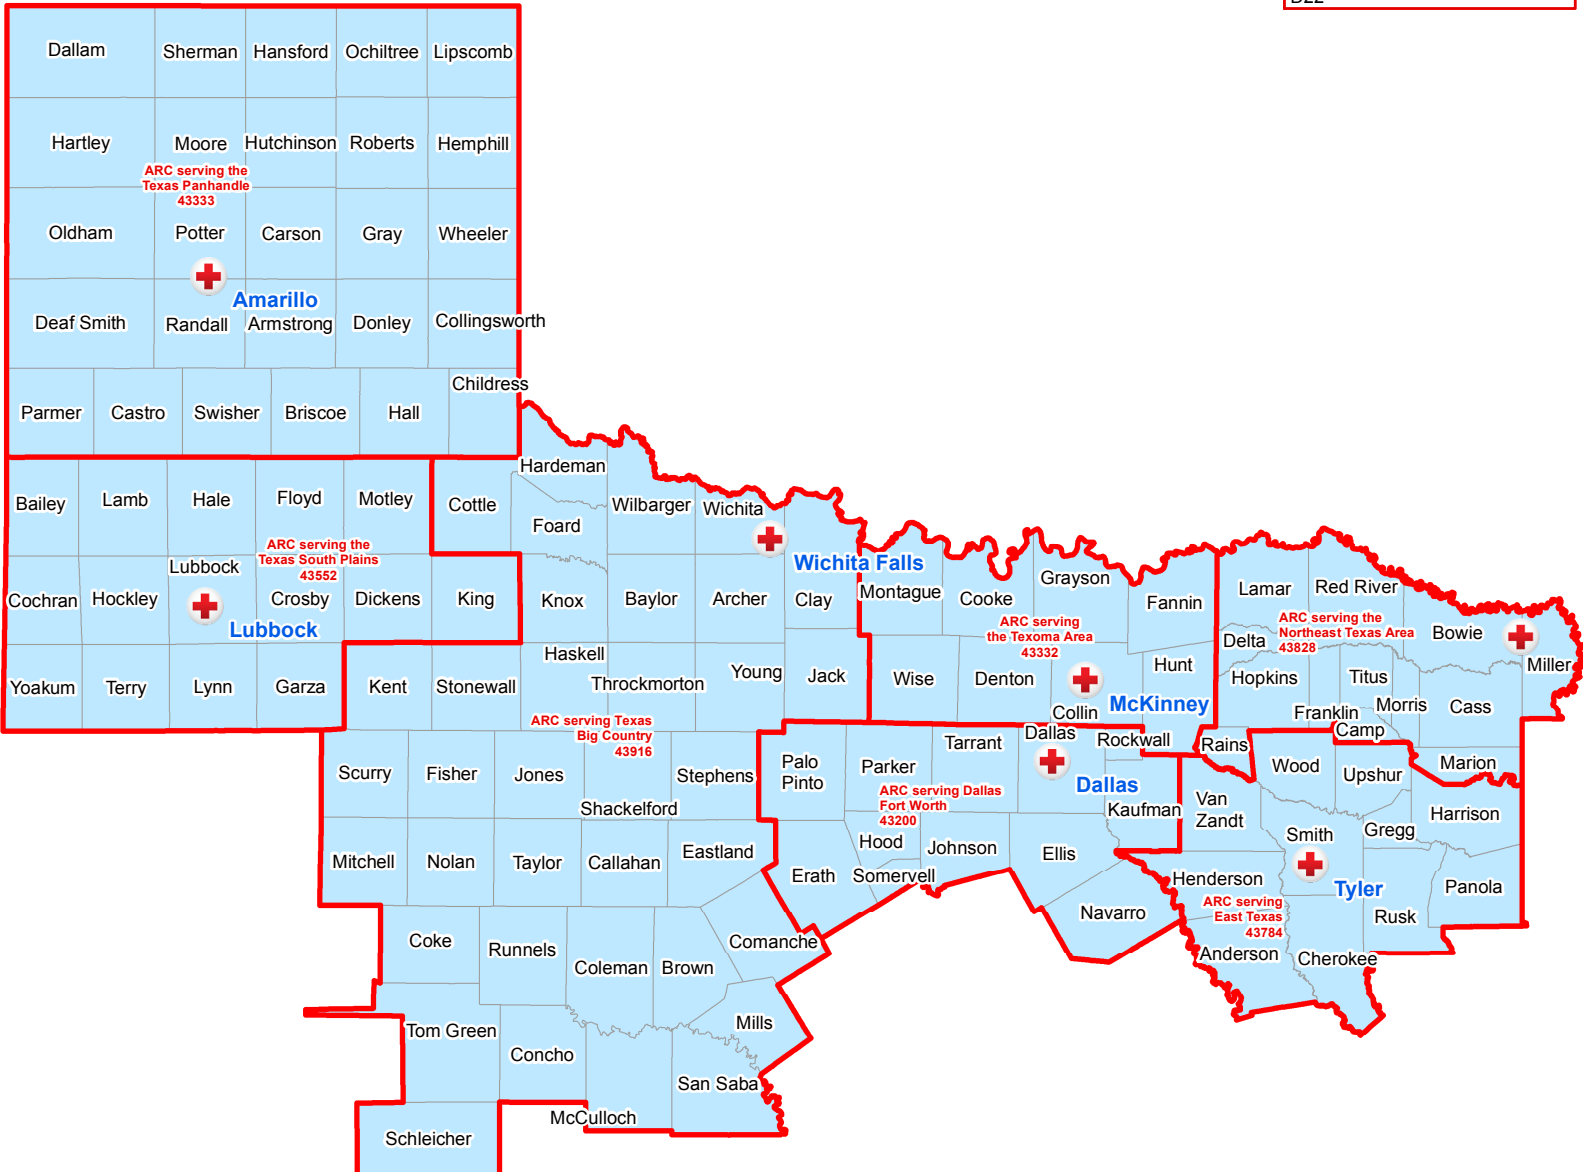

Region:
 North Texas (43R16)
 Region Headquarters:
 Dallas, TX (43200)

Division:
 Southwest and Rocky Mountain
 D22

North Texas Region (43R08)

Chapter Boundaries & Regions by County

- Legend**
-  Chapter Headquarters
 -  Chapter Boundaries
 -  Region

Geospatial Technology

Map Created:
 April 2018

Red Cross Geography
 as of March 2018

Source:
 ARC Humanitarian Services
 Operations