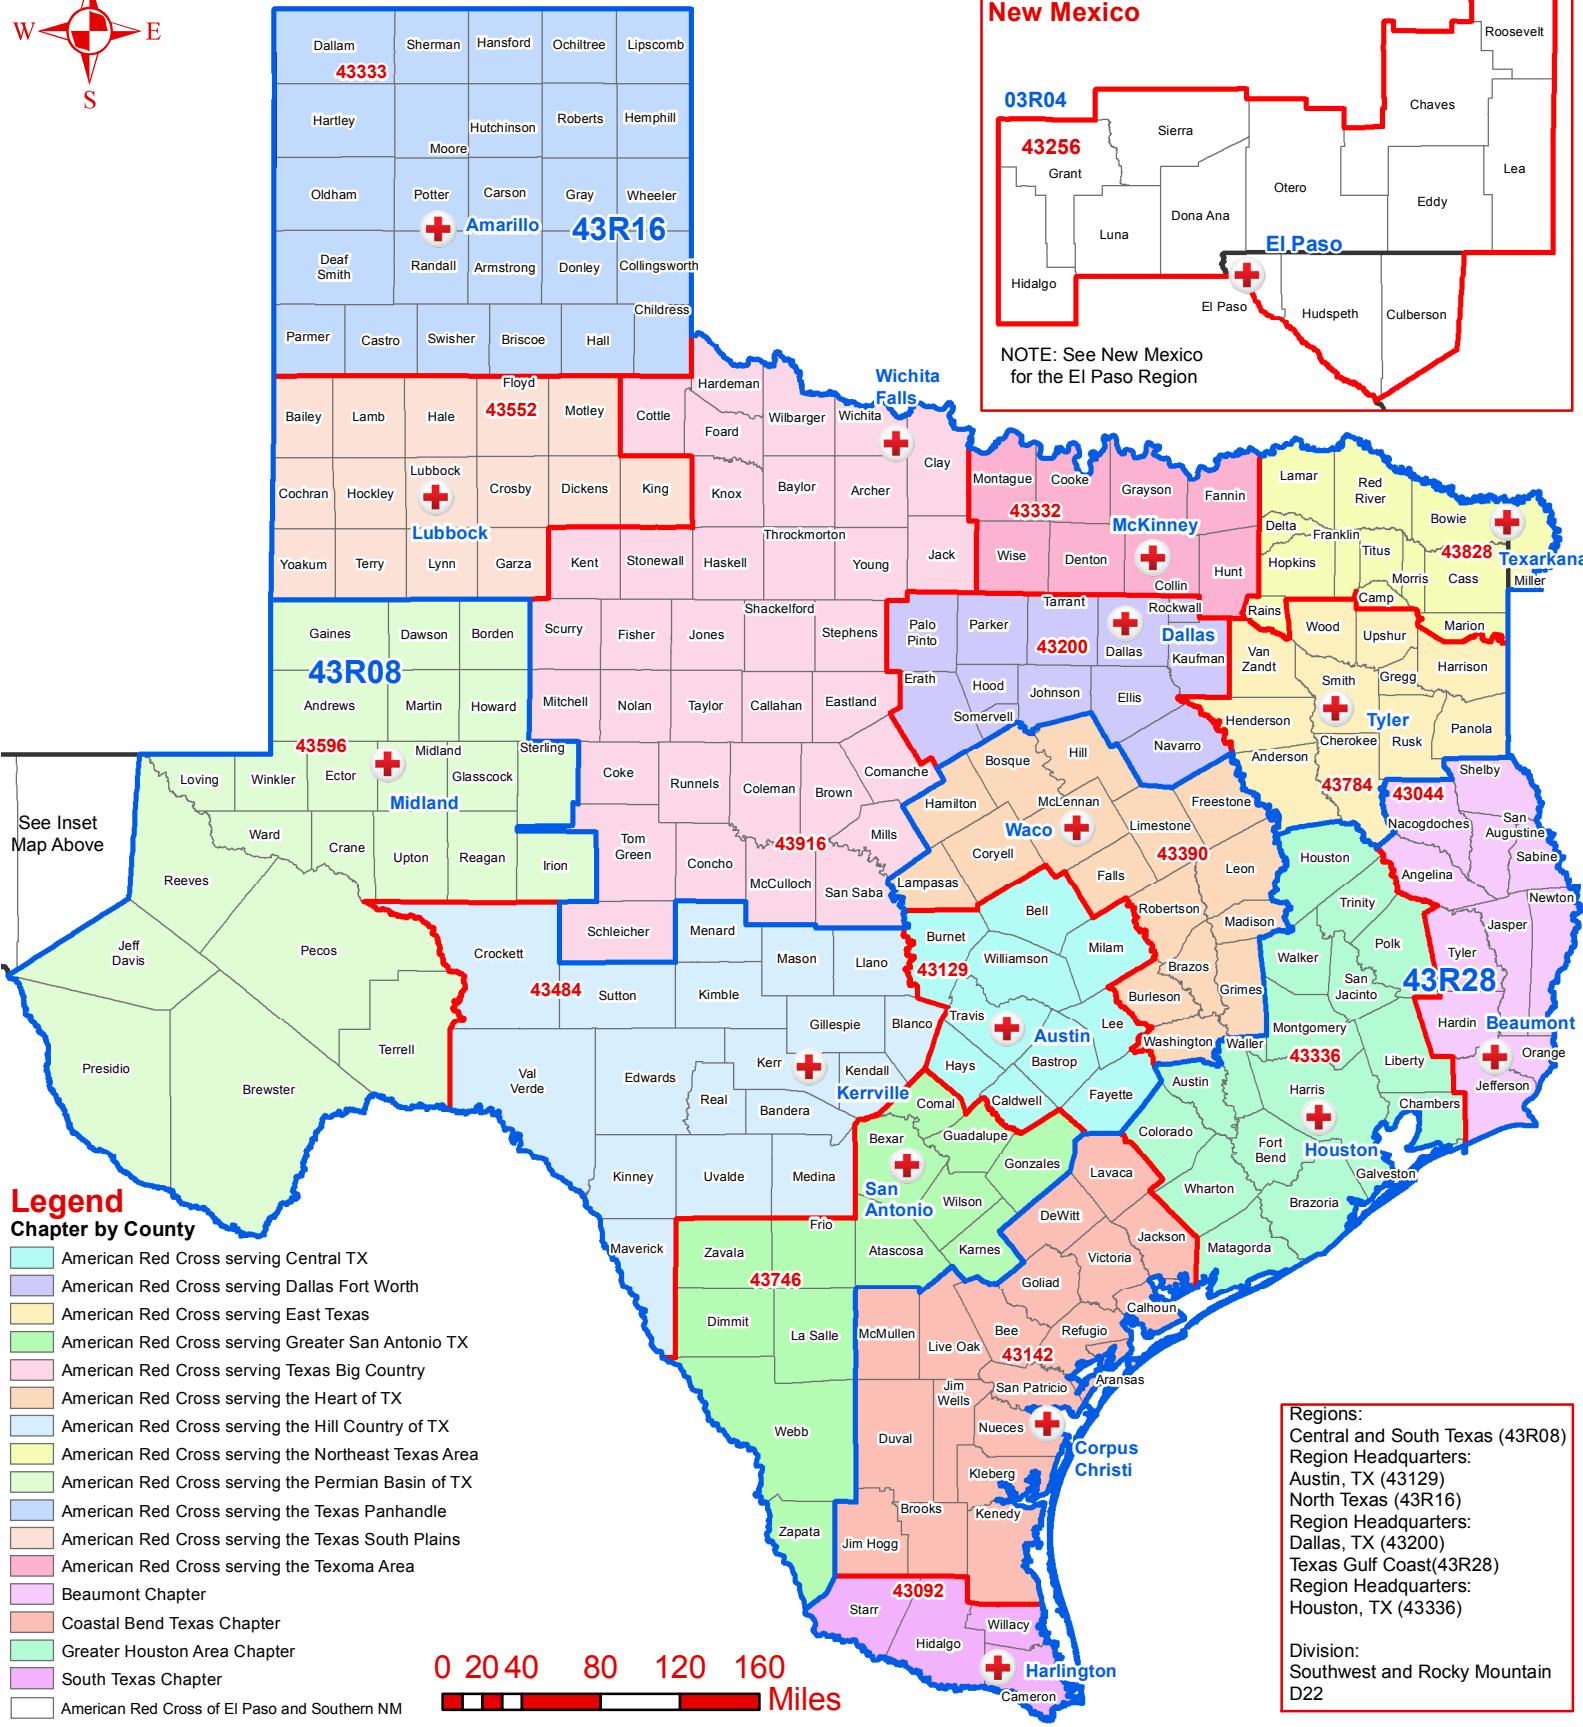

El Paso and Southern New Mexico

NOTE: See New Mexico for the El Paso Region

See Inset Map Above

Legend

- Chapter by County**
- American Red Cross serving Central TX
 - American Red Cross serving Dallas Fort Worth
 - American Red Cross serving East Texas
 - American Red Cross serving Greater San Antonio TX
 - American Red Cross serving Texas Big Country
 - American Red Cross serving the Heart of TX
 - American Red Cross serving the Hill Country of TX
 - American Red Cross serving the Northeast Texas Area
 - American Red Cross serving the Permian Basin of TX
 - American Red Cross serving the Texas Panhandle
 - American Red Cross serving the Texas South Plains
 - American Red Cross serving the Texoma Area
 - Beaumont Chapter
 - Coastal Bend Texas Chapter
 - Greater Houston Area Chapter
 - South Texas Chapter
 - American Red Cross of El Paso and Southern NM

Regions:
 Central and South Texas (43R08)
 Region Headquarters: Austin, TX (43129)
 North Texas (43R16)
 Region Headquarters: Dallas, TX (43200)
 Texas Gulf Coast(43R28)
 Region Headquarters: Houston, TX (43336)

Division:
 Southwest and Rocky Mountain D22

Texas Regions Chapter by County

- Legend**
- Chapter Headquarters
 - Region Boundaries
 - Chapter Boundaries
 - States

Geospatial Technology

Map Created: July 2015

Red Cross Geography as of July 2015

Source: ARC Humanitarian Services Operations