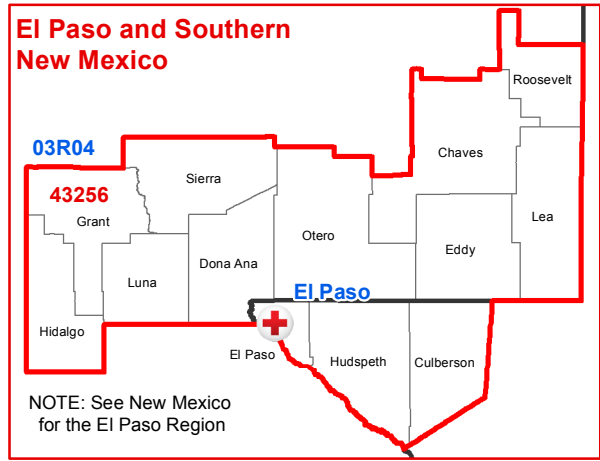

El Paso and Southern New Mexico

NOTE: See New Mexico for the El Paso Region

See Inset Map Above

Legend

- Chapter by County**
- American Red Cross serving Central TX
 - American Red Cross serving Dallas Fort Worth
 - American Red Cross serving East Texas
 - American Red Cross serving Greater San Antonio TX
 - American Red Cross serving Texas Big Country
 - American Red Cross serving the Heart of TX
 - American Red Cross serving the Hill Country of TX
 - American Red Cross serving the Northeast Texas Area
 - American Red Cross serving the Permian Basin of TX
 - American Red Cross serving the Texas Panhandle
 - American Red Cross serving the Texas South Plains
 - American Red Cross serving the Texoma Area
 - Beaumont Chapter
 - Coastal Bend Texas Chapter
 - Greater Houston Area Chapter
 - South Texas Chapter
 - American Red Cross of El Paso and Southern NM

Regions:
 Central and South Texas (43R08)
 Region Headquarters: Austin, TX (43129)
 North Texas (43R16)
 Region Headquarters: Dallas, TX (43200)
 Texas Gulf Coast(43R28)
 Region Headquarters: Houston, TX (43336)

Red Cross Geography as of July 2015

Source: ARC Humanitarian Services Operations