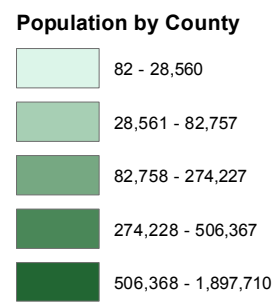

Central and South Texas Demographics

Chapter Boundaries

Legend

* Number under the county label is the percentage of Hispanic/Latino for that county.

Geospatial Technology
 Map Created: April 2018
 Red Cross Geography as of March 2018
 Source: ARC Humanitarian Services Operations