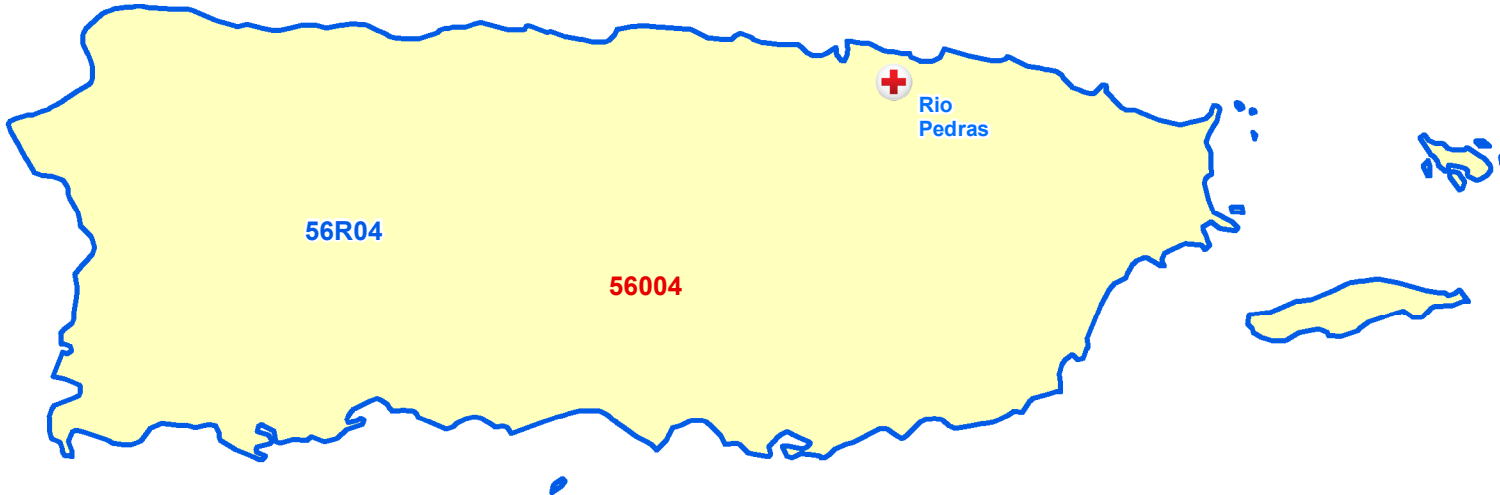

Puerto Rico

U.S. Virgin Islands

Region:  
Puerto Rico  
56R04  
Region Headquarters:  
San Juan, PR (56004)

Division:  
Southeast and Caribbean  
D25

# Puerto Rico Region (Puerto Rico & USVI)

- Legend**
-  Chapter Headquarters
  -  Region Boundaries
  - Chapter by County**
  -  American Red Cross Of Puerto Rico

Geospatial Technology  
Map Created:  
July 2015  
Red Cross Geography  
as of July 2015  
Source:  
ARC Humanitarian Services  
Operations  
