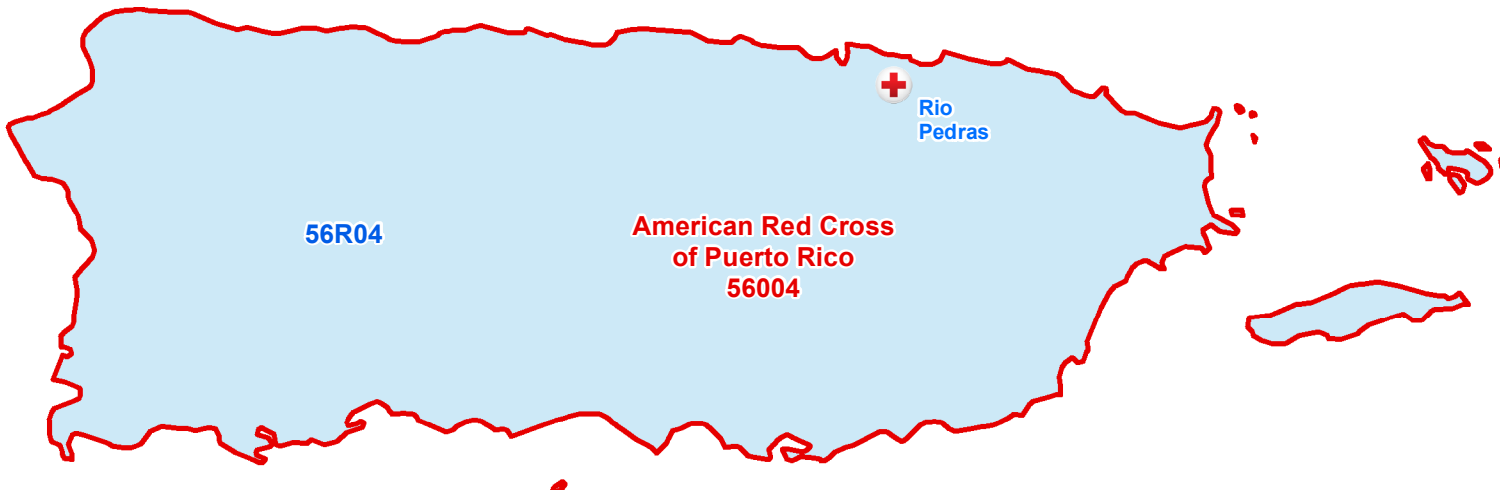

Puerto Rico

U.S. Virgin Islands

Region:
Puerto Rico
56R04
Region Headquarters:
San Juan, PR (56004)

Division:
Southeast and Caribbean
D25

Puerto Rico Region (Puerto Rico & USVI)

Chapter Boundaries &
Regions by County

-  Chapter Headquarters
-  Chapter Boundaries
-  Puerto Rico Region

Geospatial Technology
Map Created:
July 2015
Red Cross Geography
as of July 2015
Source:
ARC Humanitarian Services
Operations
