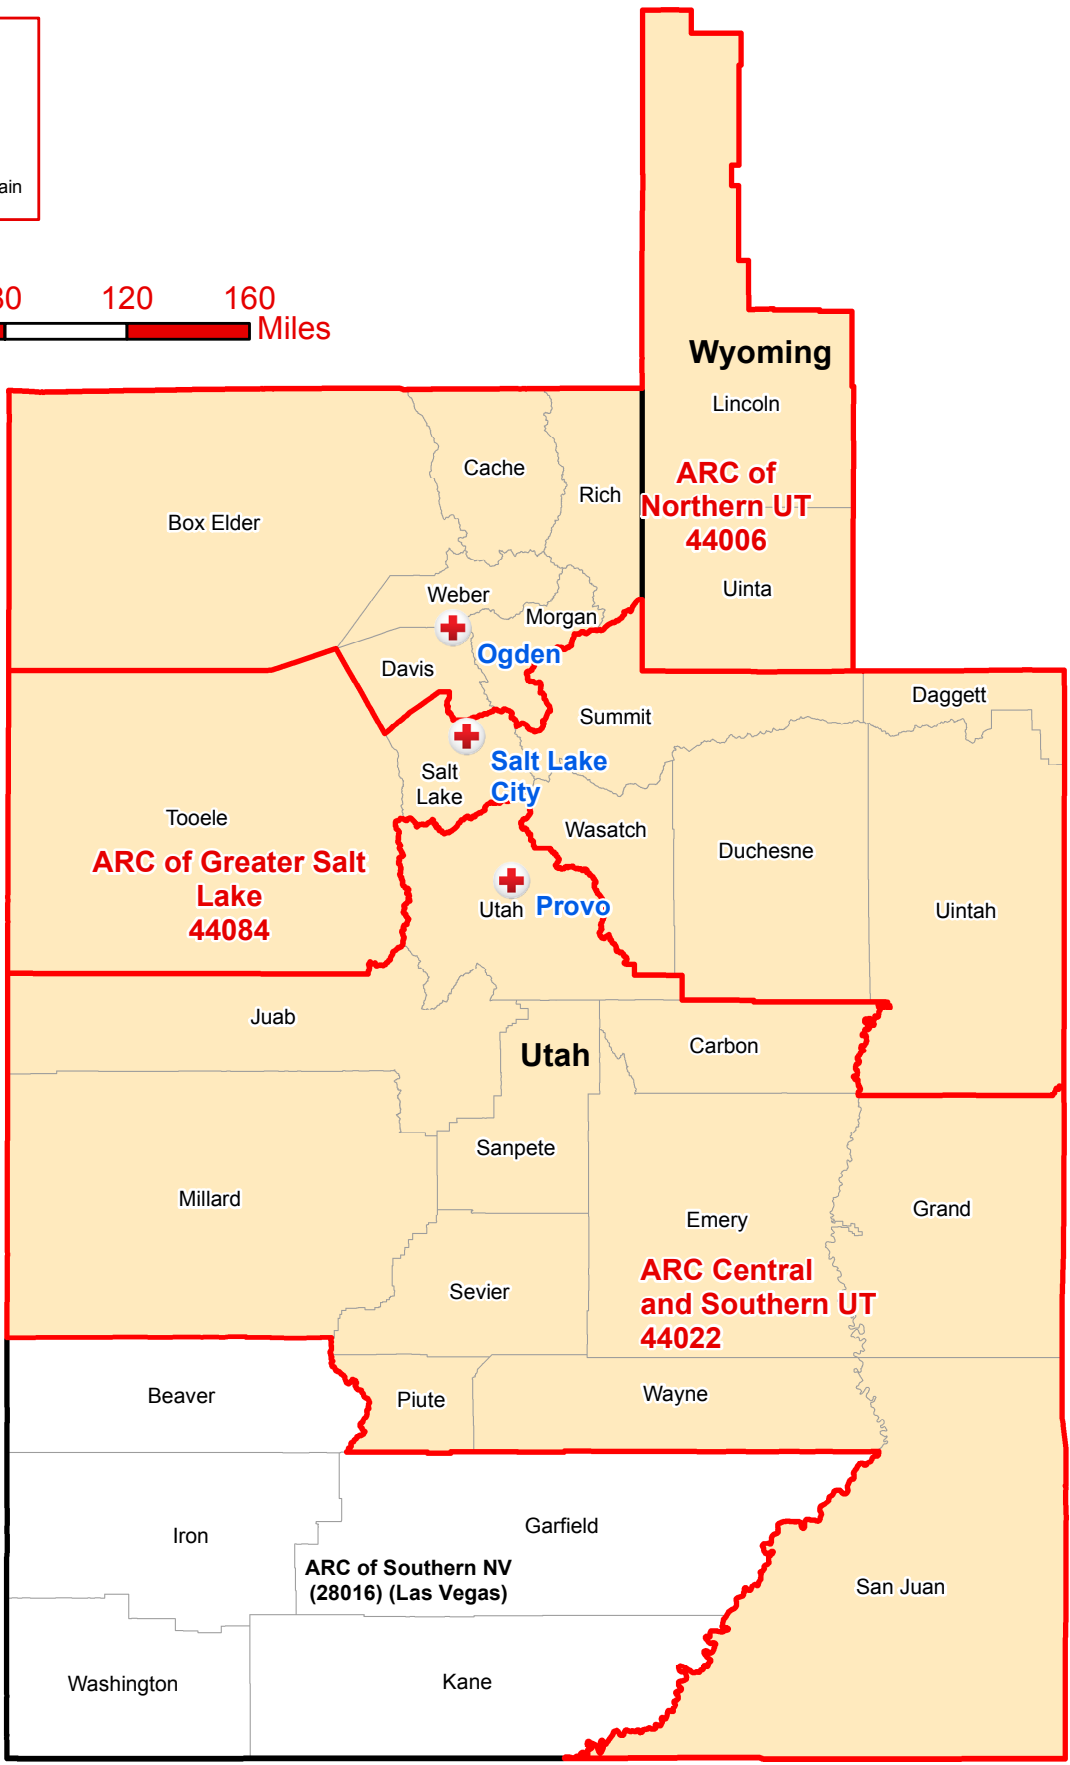

Region:  
Utah & Nevada  
44R04  
Region Headquarters:  
Salt Lake City, UT (44084)

Division:  
Southwest and Rocky Mountain  
D22

# Utah

Chapter Boundaries

## Legend

-  Chapter Headquarters
-  Chapter Boundaries
-  States
-  Counties

Geospatial Technology

Map Created:  
May 2018

Red Cross Geography  
as of May 2018

Source:  
ARC Humanitarian Services  
Operations