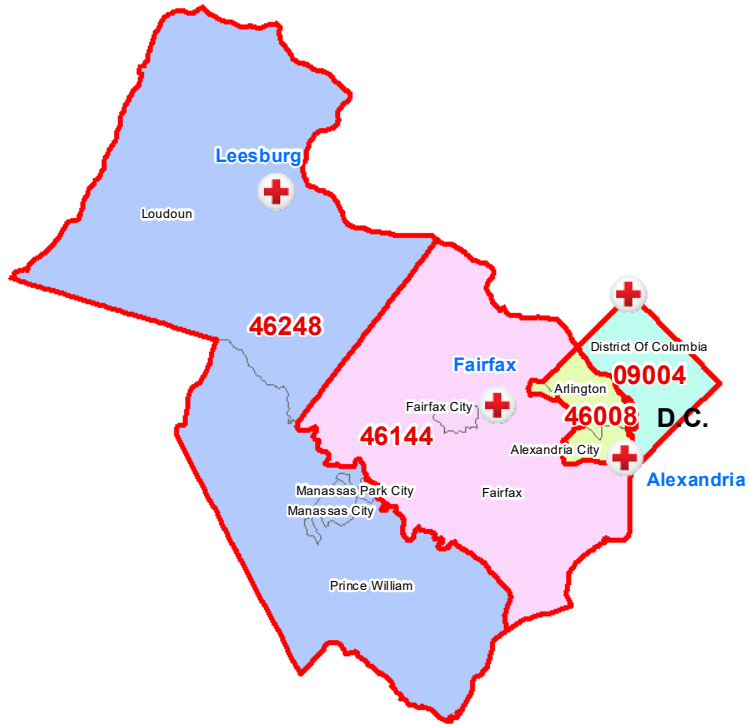

Northern Virginia & D.C.

Region:
 Virginia (46R08)
 Region Headquarters:
 Richmond, VA(46372)
 National Capital Area (09R04)
 Region Headquarters:
 Fairfax, VA (09004)

Division:
 Mid-Atlantic
 D26

American Red Cross
 Serving Delmarva
 (08004) (Wilmington, DE)

Virginia & DC

Chapters by County

- Legend**
- Chapter Headquarters
 - Chapter Boundaries
 - States

Chapters by County

- ARC of Blue Ridge Virginia
- ARC of Capital Virginia
- ARC of Coastal Virginia
- ARC of Mountain Empire Virginia
- ARC of Rappahannock Virginia
- ARC of Roanoke and New River Valleys Virginia
- ARC of Shenandoah Virginia
- ARC serving Alexandria and Arlington
- ARC serving Fairfax County
- ARC serving Loudoun and Prince William Counties
- ARC serving the District of Columbia

Geospatial Technology
 Map Created:
 November 2018
 Red Cross Geography
 as of October 2018

Source:
 ARC Humanitarian Services
 Operations