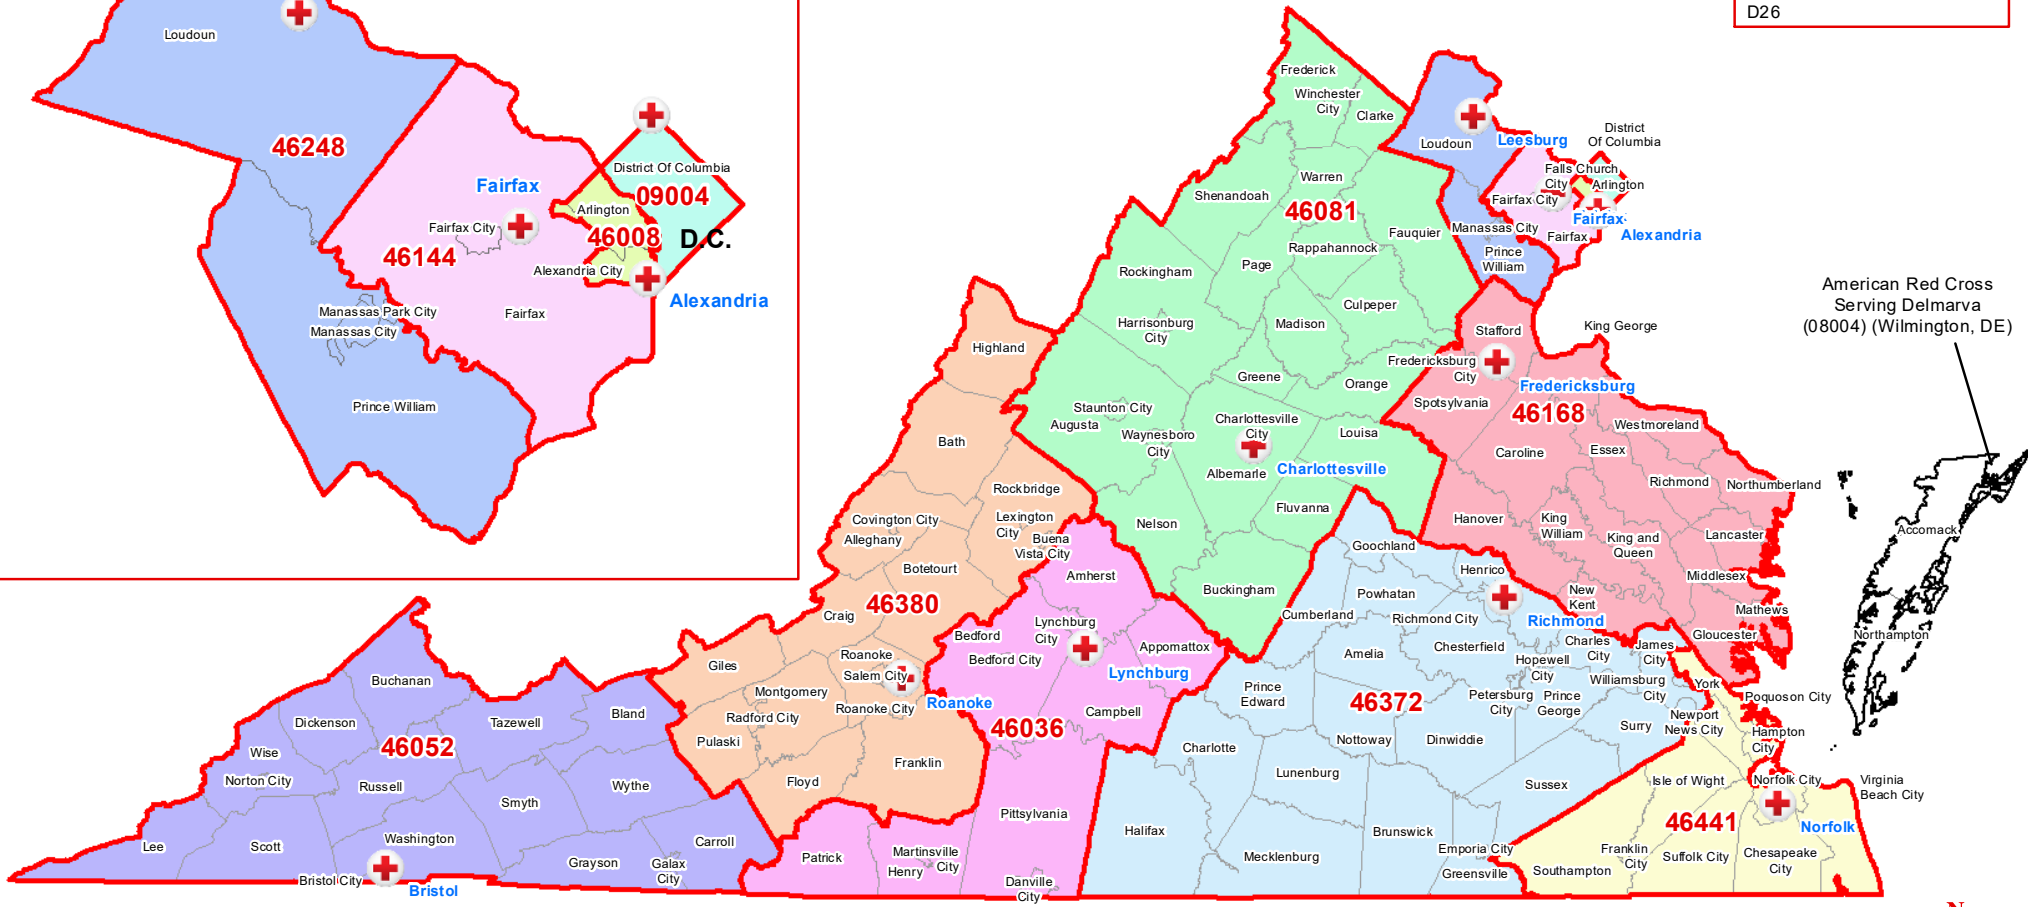

Northern Virginia & D.C.

Region:
 Virginia (46R08)
 Region Headquarters:
 Richmond, VA(46372)
 National Capital Area (09R04)
 Region Headquarters:
 Fairfax, VA (09004)

Division:
 Mid-Atlantic
 D26

American Red Cross
 Serving Delmarva
 (08004) (Wilmington, DE)

Virginia & DC

Chapters by County

- Legend**
- Chapter Headquarters
 - Chapter Boundaries
 - States

Chapters by County

- ARC of Blue Ridge Virginia
- ARC of Capital Virginia
- ARC of Coastal Virginia
- ARC of Mountain Empire Virginia
- ARC of Rappahannock Virginia
- ARC of Roanoke and New River Valleys Virginia
- ARC of Shenandoah Virginia
- ARC serving Alexandria and Arlington
- ARC serving Fairfax County
- ARC serving Loudoun and Prince William Counties
- ARC serving the District of Columbia

Geospatial Technology
 Map Created:
 November 2018
 Red Cross Geography
 as of October 2018

Source:
 ARC Humanitarian Services
 Operations