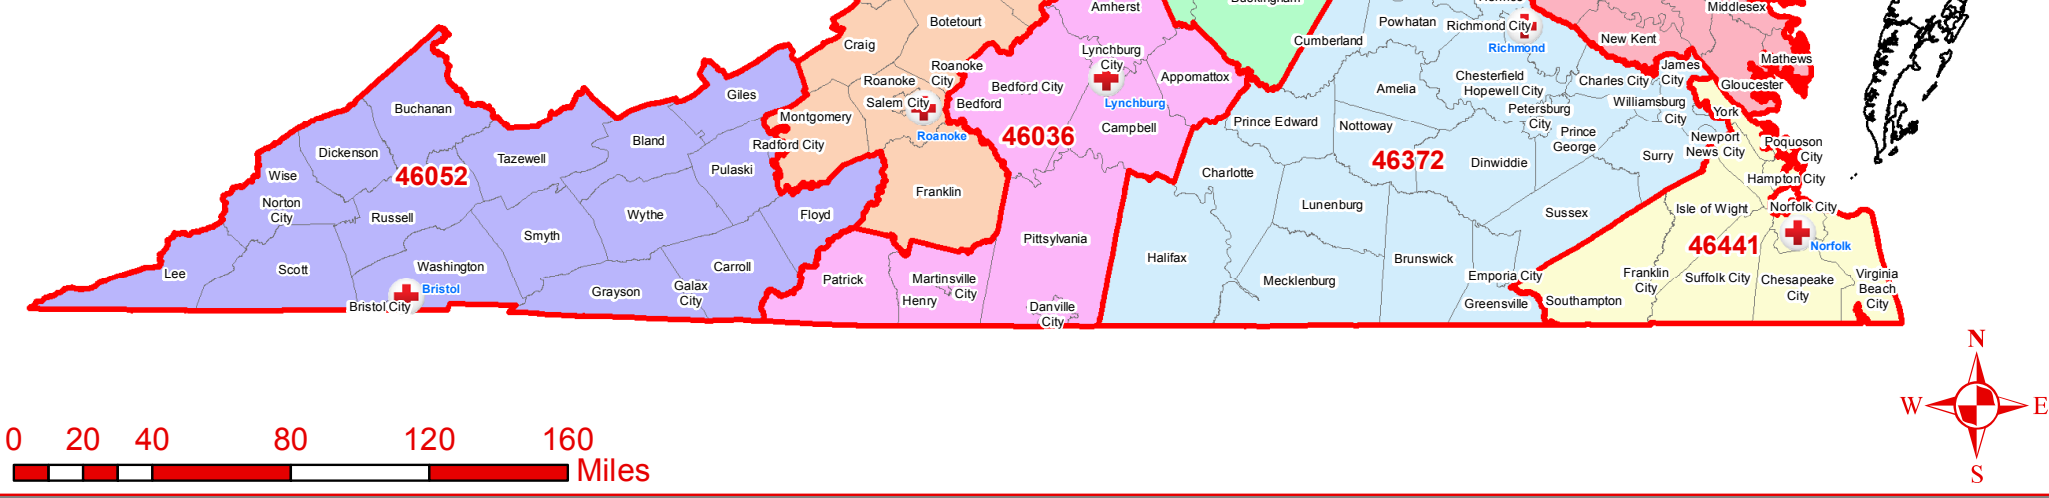

Region:
 Virginia (46R08)
 Region Headquarters:
 Richmond, VA(46372)
 National Capital Area (09R04)
 Region Headquarters:
 Fairfax, VA (09004)

Division:
 Mid-Atlantic
 D26

Virginia & DC

Chapter by County

Legend

- Chapter Headquarters
- Chapter Boundaries
- States
- Chapter by County**
- ARC of Blue Ridge Virginia
- ARC of Capital Virginia
- ARC of Coastal Virginia
- ARC of Mountain Empire Virginia
- ARC of Rappahannock Virginia
- ARC of Roanoke and New River Valleys Virginia
- ARC of Shenandoah Virginia
- ARC serving Alexandria and Arlington
- ARC serving Fairfax County
- ARC serving Loudoun and Prince William Counties
- ARC serving the District of Columbia

Geospatial Technology

Map Created:
 March 2018

Red Cross Geography
 as of March 2018

Source:
 ARC Humanitarian Services
 Operations

esri