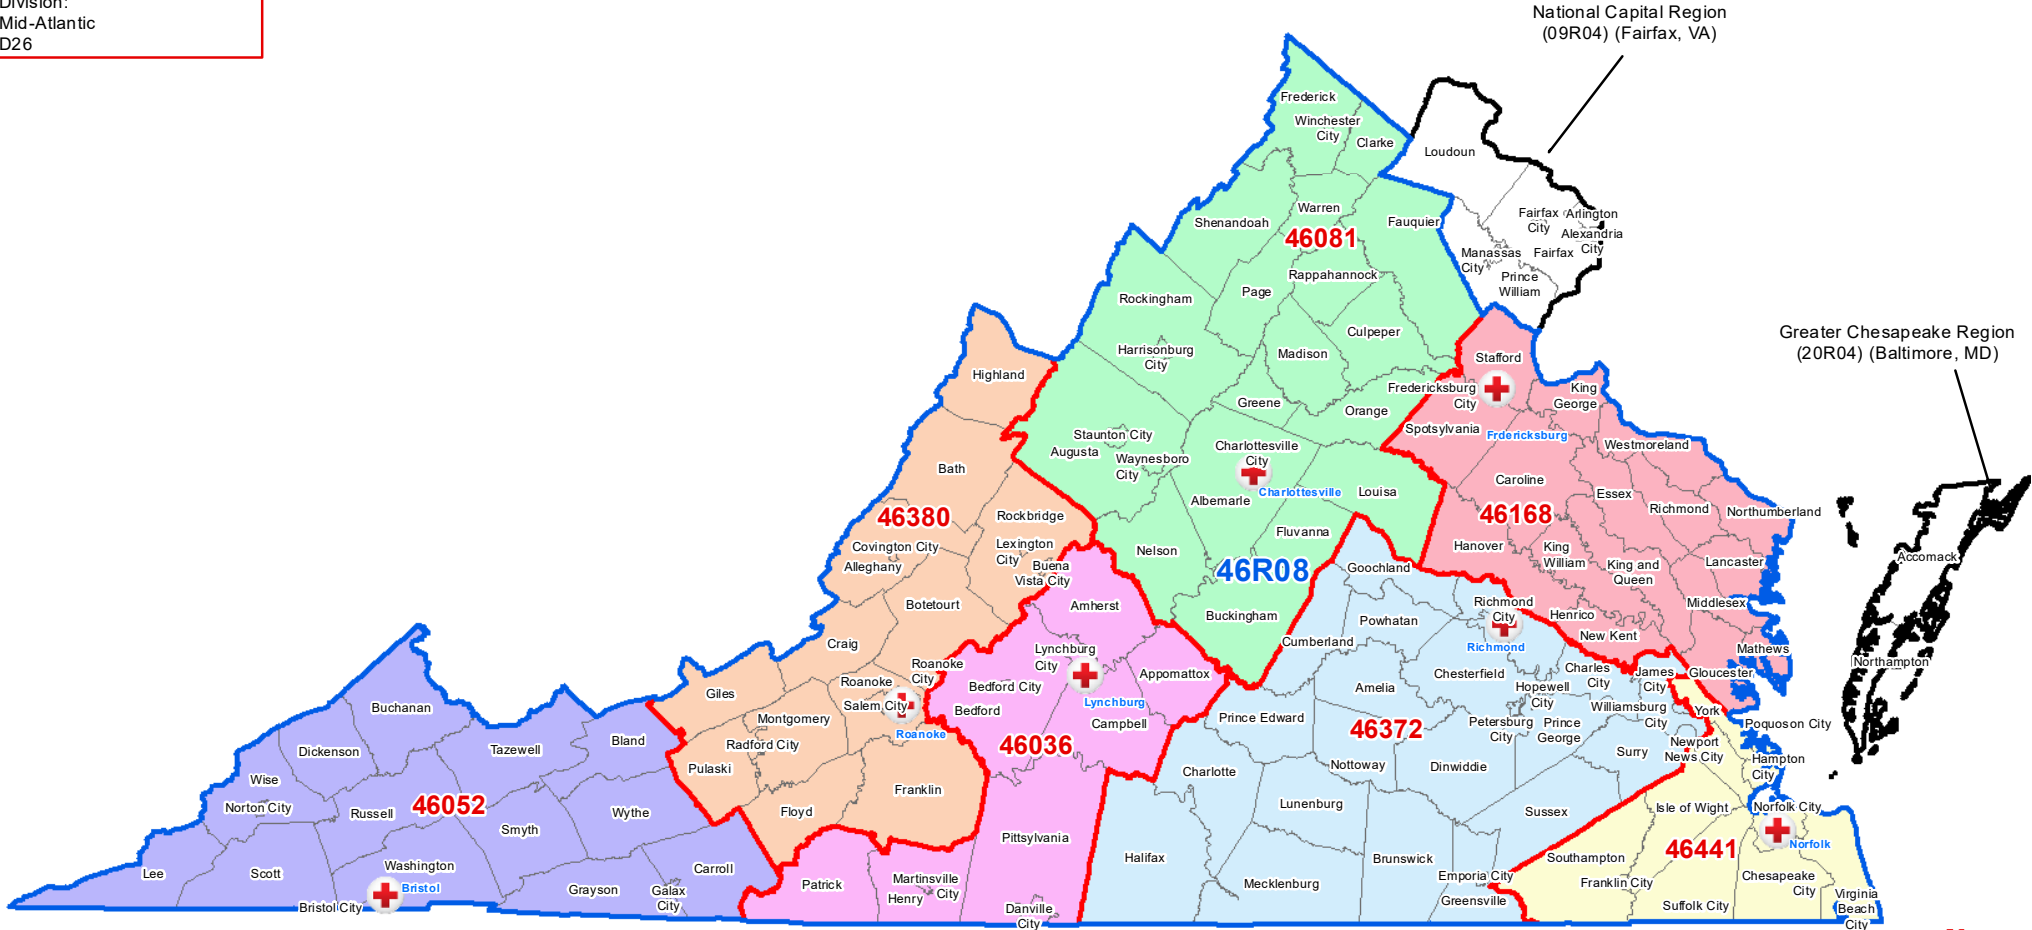

Region:
 Virginia (46R08)
 Region Headquarters:
 Richmond, VA(46372)
 National Capital Area (09R04)
 Region Headquarters:
 Fairfax, VA (09004)

Division:
 Mid-Atlantic
 D26

Virginia Region

Chapters by County

- Legend**
- Chapter Headquarters
 - States
 - Chapter Boundaries
 - Chapter by County**
 - ARC of Blue Ridge Virginia
 - ARC of Capital Virginia
 - ARC of Coastal Virginia
 - ARC of Mountain Empire Virginia
 - ARC of Rappahannock Virginia
 - ARC of Roanoke and New River Valleys Virginia
 - ARC of Shenandoah Virginia
 - ARC serving Alexandria and Arlington
 - ARC serving Fairfax County
 - ARC serving Loudoun and Prince William Counties
 - ARC serving the District of Columbia

Geospatial Technology
 Map Created:
 November 2018
 Red Cross Geography
 as of October 2018
 Source:
 ARC Humanitarian Services
 Operations