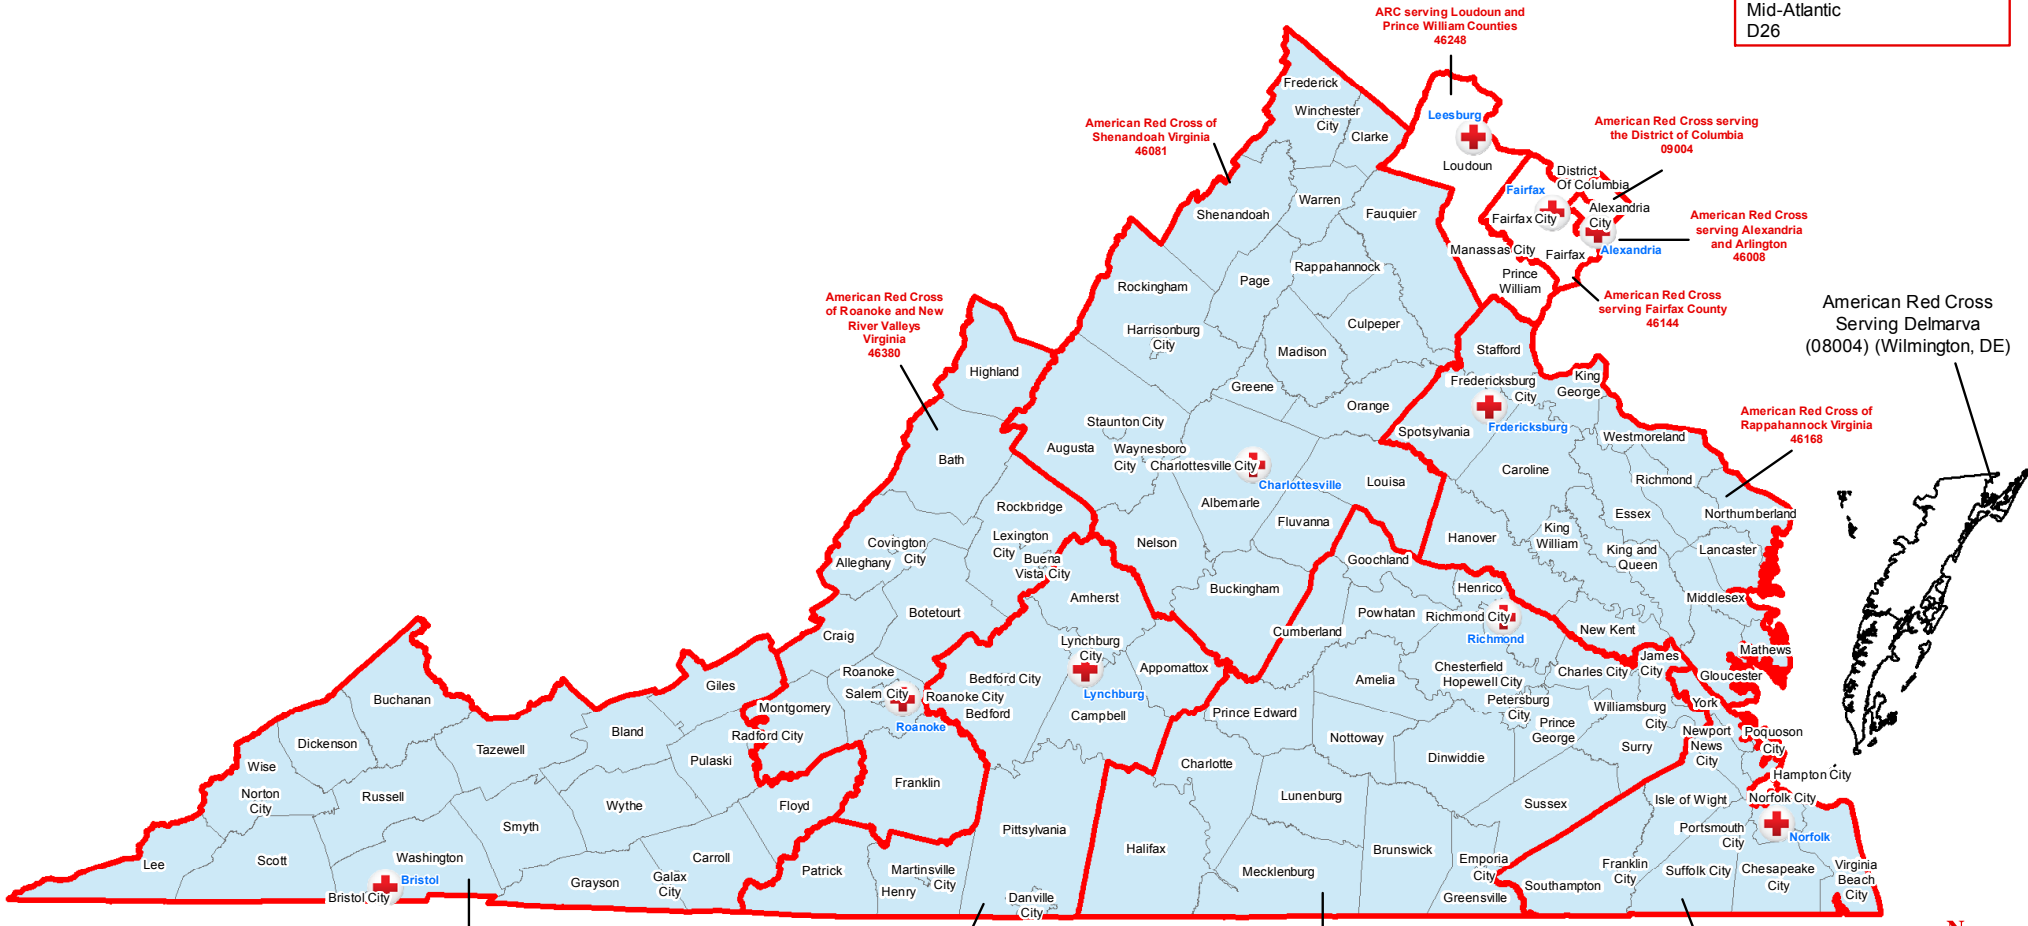

Region:
 Virginia (46R08)
 Region Headquarters:
 Richmond, VA(46372)
 National Capital Area (09R04)
 Region Headquarters:
 Fairfax, VA (09004)

Division:
 Mid-Atlantic
 D26

Virginia Region

Chapter Boundaries & Regions by County

-  Chapter Headquarters
-  Chapter Boundaries
-  States
-  Virginia Region

Geospatial Technology

Map Created:
 March 2018

Red Cross Geography
 as of March 2018

Source:
 ARC Humanitarian Services
 Operations