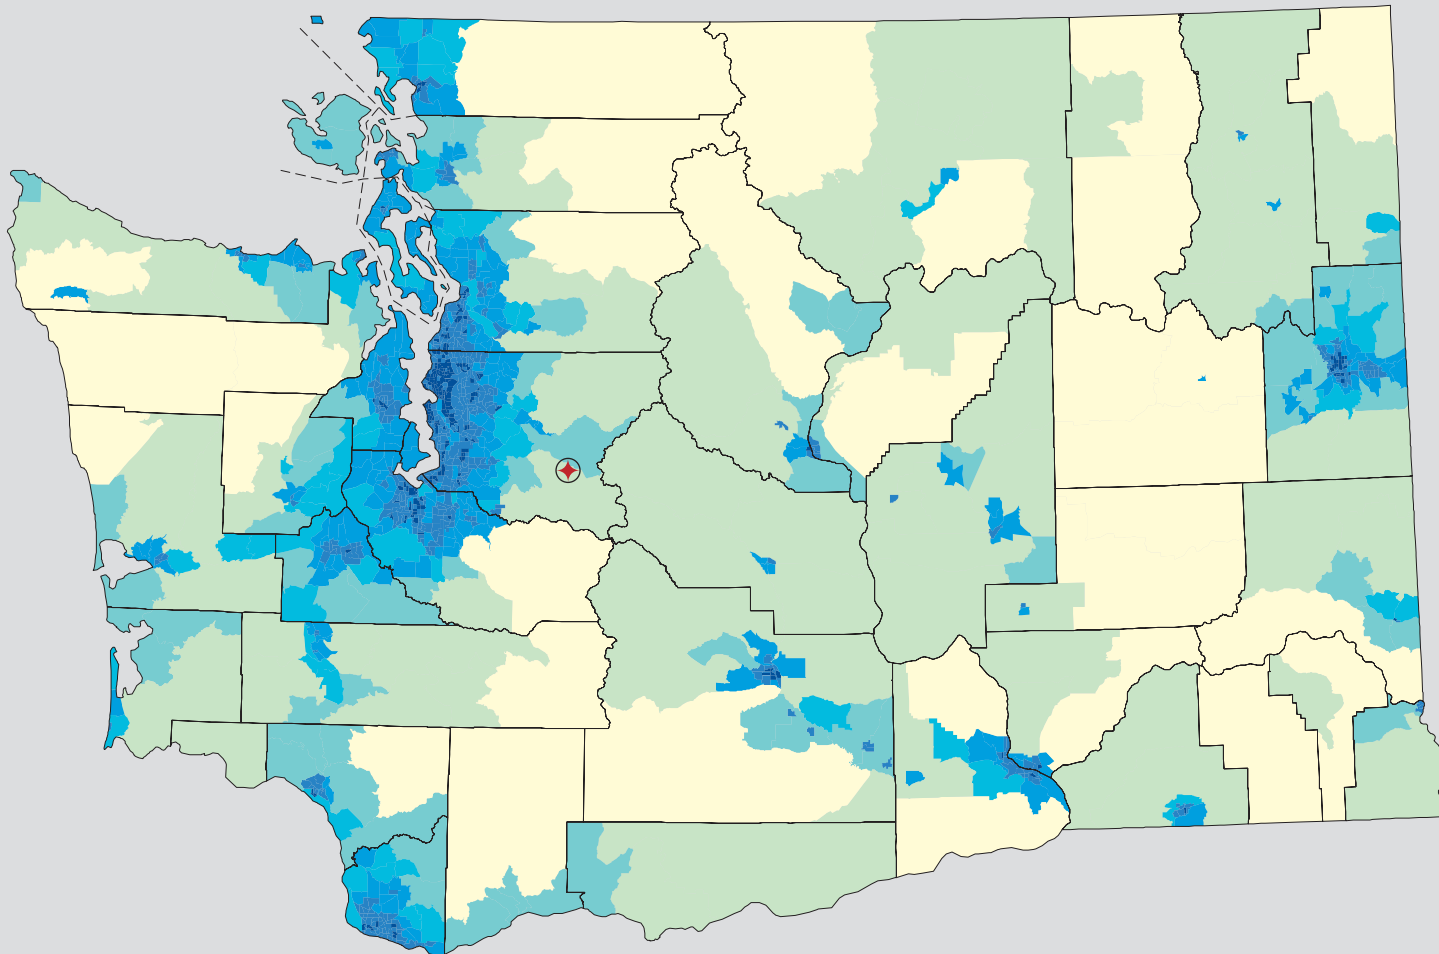

Census 2000: Washington Profile

Population Density by Census Tract

State Race* Breakdown

Hispanic or Latino (of any race) makes up **7.5%** of the state population.

Population by Sex and Age

Housing Tenure

Population Per Square Mile by Census Tract

U.S. CENSUS BUREAU

Helping You Make Informed Decisions • 1902-2002