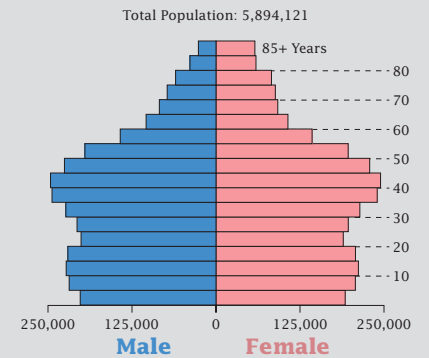

Census 2000: Washington Profile

Population Density by Census Tract

State Race* Breakdown

Hispanic or Latino (of any race) makes up **7.5%** of the state population.

Population by Sex and Age

Housing Tenure

Population Per Square Mile by Census Tract

U.S. CENSUS BUREAU

Helping You Make Informed Decisions • 1902-2002