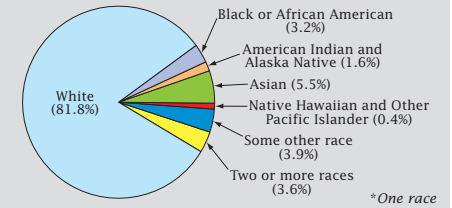

Census 2000: Washington Profile

Population Density by Census Tract

State Race* Breakdown

Hispanic or Latino (of any race) makes up **7.5%** of the state population.

Population by Sex and Age

Housing Tenure